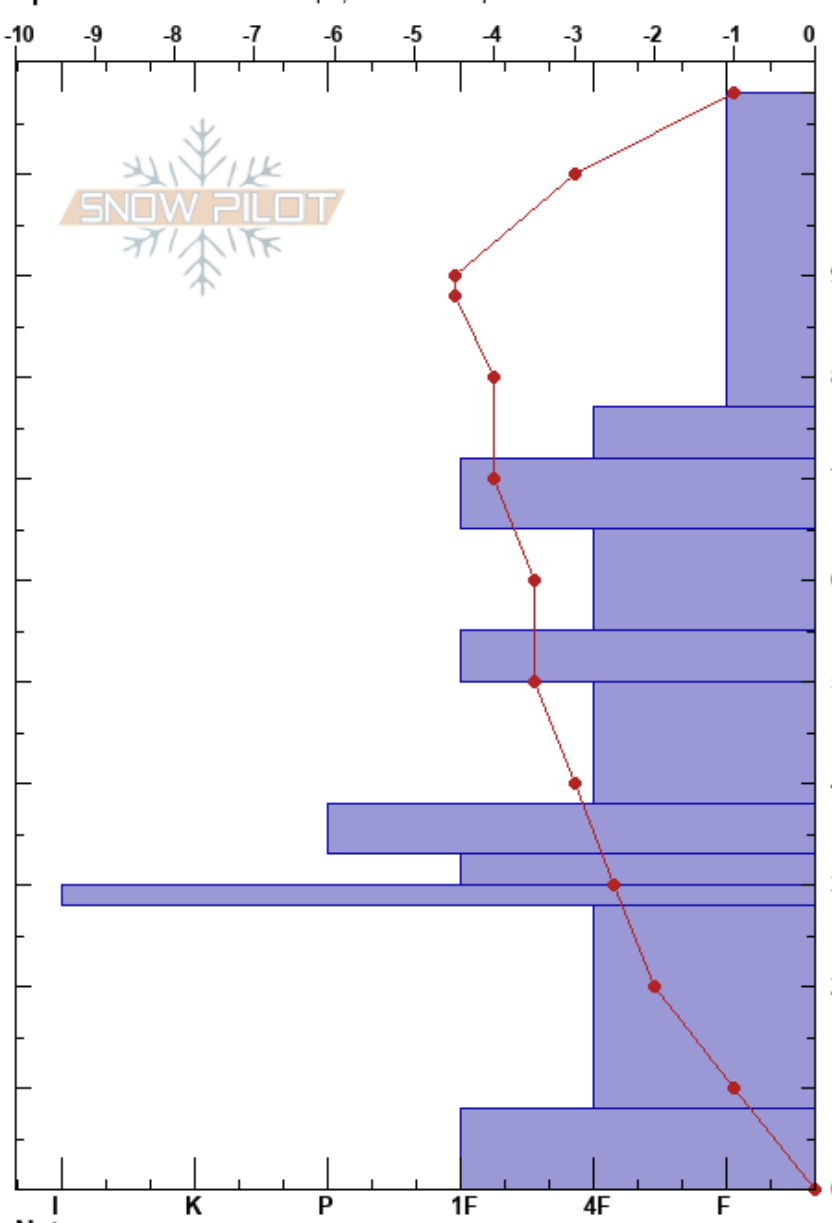

Southside
 San Francisco Peaks
 AZ
 Elevation: 11500 ft
 Aspect: 225°
 Specifics: Ski tracks on slope; We skied slope

James Foulks
 01/15/2017 - 1:00pm
 Co-ord: 35.32532N, -111.68439W
 Slope Angle: 30°
 Wind Loading: yes

Stability: **HS:108**
 Air Temperature: -3.5°C PF: 70
 Sky Cover: OVC
 Precipitation: S-1
 Wind: Calm

Layer Notes:

Form	Crystal Size	Moisture	ρ kg/m ³	Stability tests & Layer comments
*	1			
/	1			← ECTN20 @77cm
=	1			← STH @77cm
⊖	1			← CT10, Q3 @77cm
⊖	0.3			← CT14, Q3 @77cm
⊖	1			
⊖	1			
■				
□	1			
^	2			