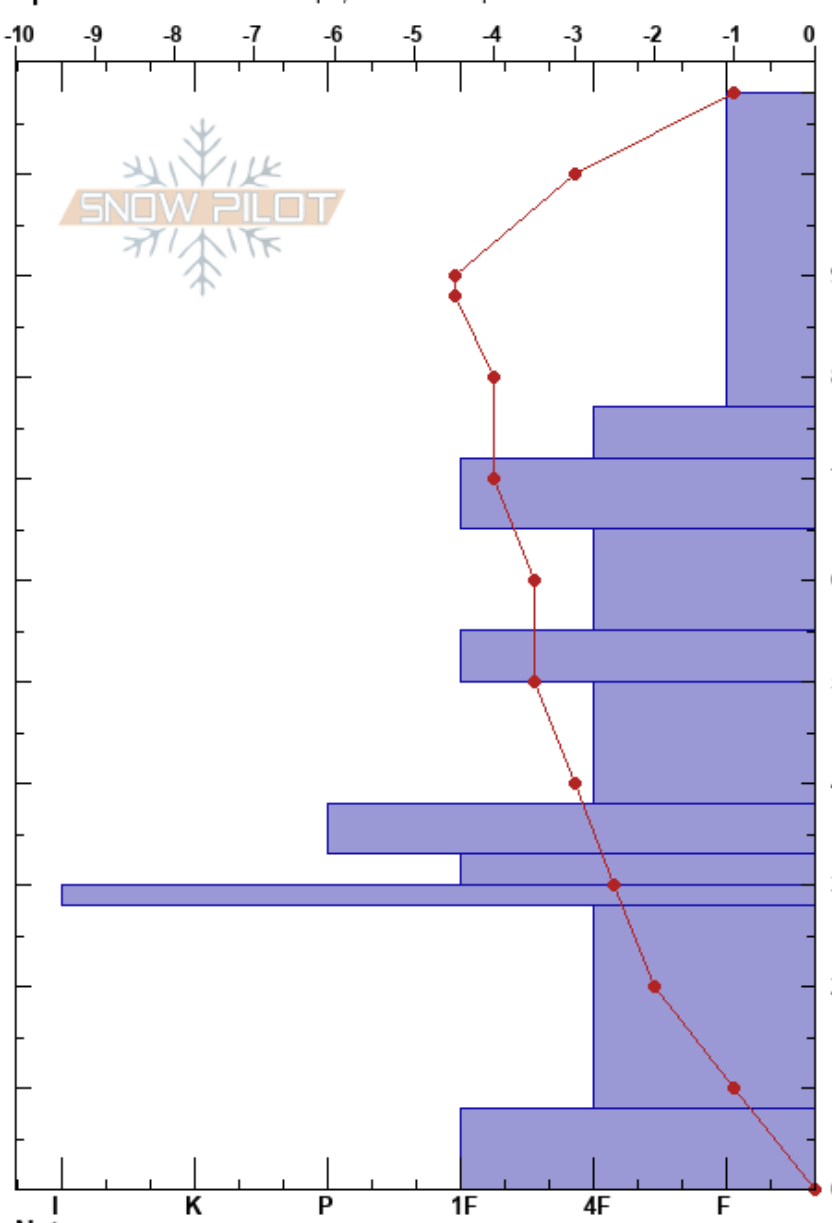

Southside
San Francisco Peaks
AZ
Elevation: 11500 ft
Aspect: 225°
Specifics: Ski tracks on slope; We skied slope

James Foulks
01/15/2017 - 1:00pm
Co-ord: 35.32532N, -111.68439W
Slope Angle: 30°
Wind Loading: yes

Stability: **HS:108**
Air Temperature: -3.5°C PF: 70
Sky Cover: OVC
Precipitation: S-1
Wind: Calm

Layer Notes:

Height (cm)	Crystal		Moisture	ρ kg/m³	Stability tests & Layer comments
	Form	Size			
108					
90	*	1			
77	/	1			← ECTN20 @77cm ← STH @77cm
70	=	1			← CT10, Q3 @77cm ← CT14, Q3 @77cm
60	⊖	1			
50	⊖	0.3			
40	⊖	1			
35	⊖	1			
30	■				
20	□	1			
10	^	2			
0					

Notes: JAN Level 1 class - Group A pit