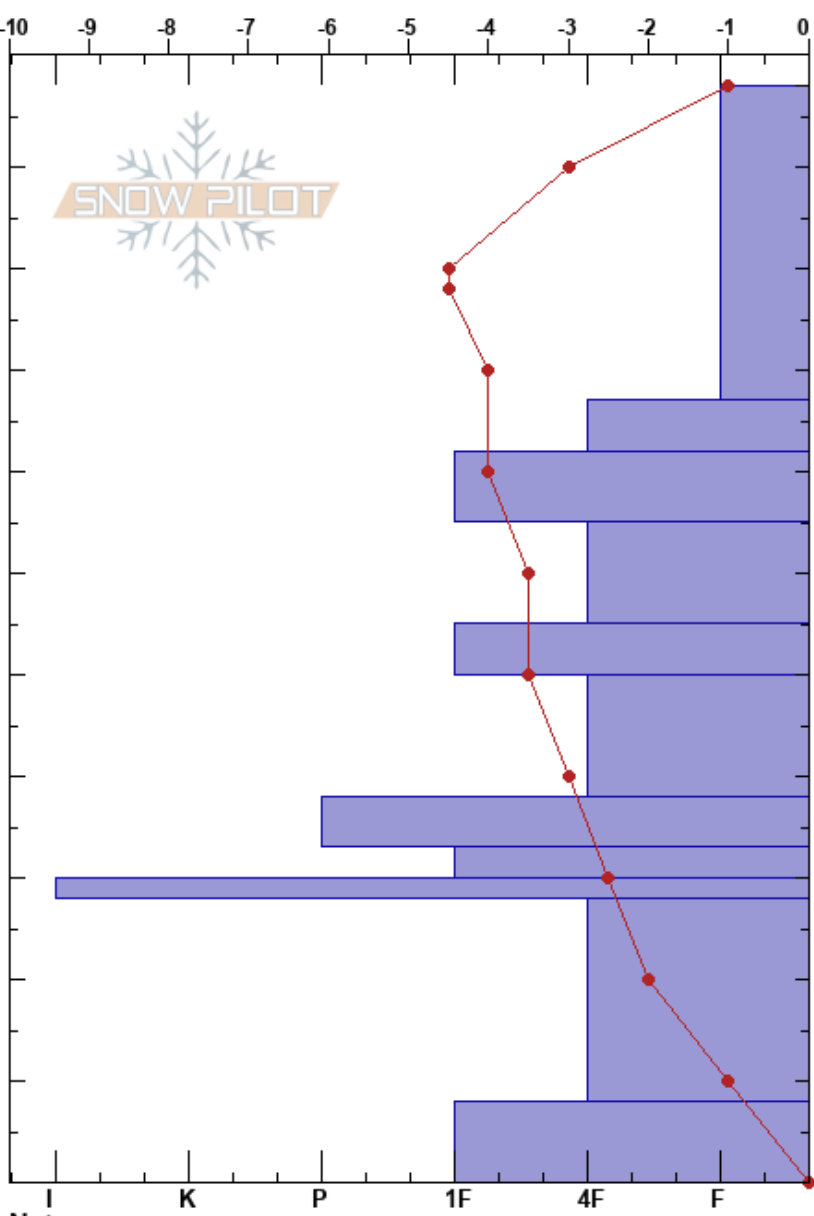

Southside  
 San Francisco Peaks  
 AZ  
 Elevation: 11500 ft  
 Aspect: 225°

James Foulks  
 01/15/2017 - 1:00pm  
 Co-ord: 35.32532N, -111.68439W  
 Slope Angle: 30°  
 Wind Loading: yes

Stability: **HS:108**  
 Air Temperature: -3.5°C PF: 70  
 Sky Cover: OVC  
 Precipitation: S-1  
 Wind: Calm

Layer Notes:

Specifics: Ski tracks on slope; We skied slope

Form	Crystal Size	Moisture	$\rho$ kg/m <sup>3</sup>	Stability tests & Layer comments
*	1			
/	1			← ECTN20 @77cm
=	1			← STH @77cm
⊖	1			← CT10, Q3 @77cm
⊖	0.3			← CT14, Q3 @77cm
⊖	1			
⊖	1			
■				
□	1			
^	2			