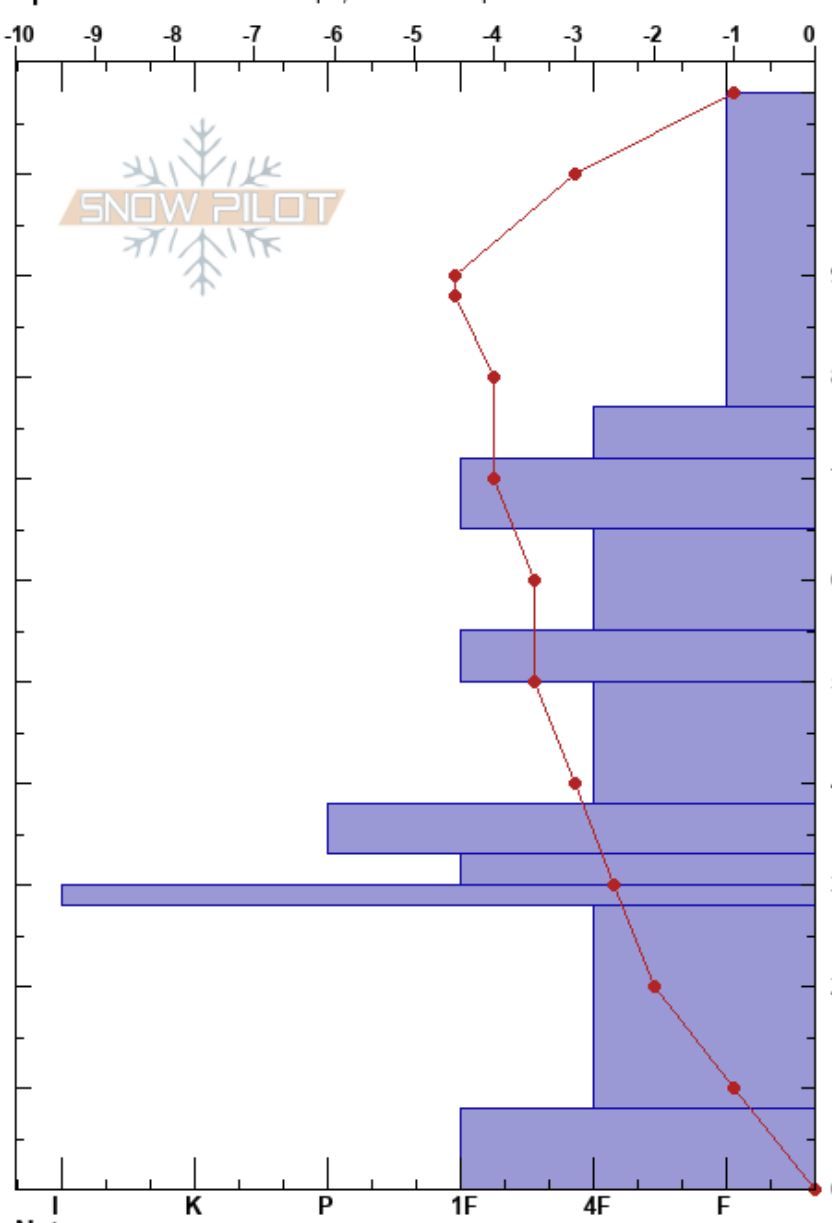

Southside
 San Francisco Peaks
 AZ
Elevation: 11500 ft
Aspect: 225°
Specifics: Ski tracks on slope; We skied slope

James Foulks
 01/15/2017 - 1:00pm
Co-ord: 35.32532N, -111.68439W
Slope Angle: 30°
Wind Loading: yes

Stability:
Air Temperature: -3.5°C **PF:** 70
Sky Cover: OVC
Precipitation: S-1
Wind: Calm

Layer Notes:

Elevation (cm)	Crystal		ρ kg/m ³	Stability tests & Layer comments
	Form	Size		
108				
90	*	1		
77	/	1		← ECTN20 @77cm ← STH @77cm
70	=	1		← CT10, Q3 @77cm ← CT14, Q3 @77cm
60	⊖	1		
50	⊖	0.3		
40	⊖	1		
35	⊖	1		
30	■			
20	□	1		
10	^	2		
0				