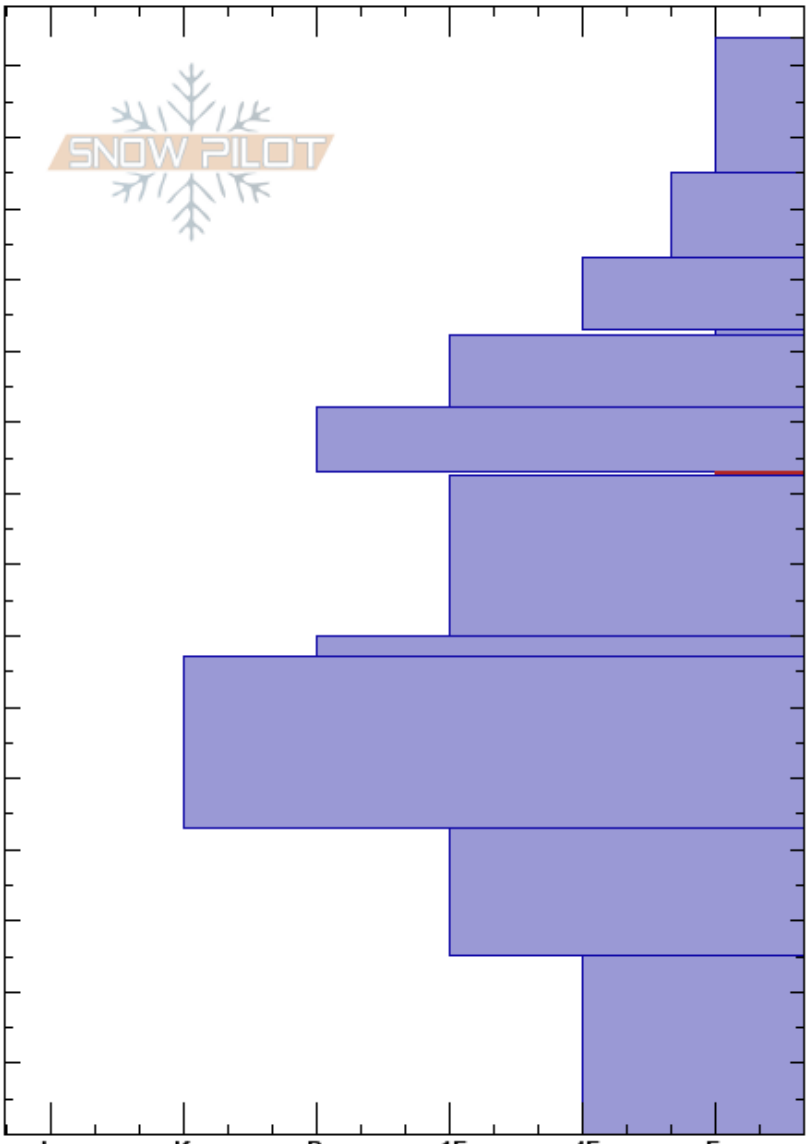

Lolo Ridge 1
 Bitterroot
 MT
 Elevation: 5250 ft
 Aspect: 79°
 Specifics:

Logan King
 01/09/2019 - 1:00pm
 Co-ord: 46.61232N, -114.60861W
 Slope Angle: 22°
 Wind Loading: no

Stability:
 Air Temperature: 1°C
 Sky Cover: BKN
 Precipitation: NO
 Wind: W Light Breeze

HS: 154
 PF: 55 93-92.5cm: Problematic layer

Crystal Form	Crystal Size	Moisture	ρ kg/m ³	Stability tests & Layer comments
+ (✓)				
/				
/				← ECTN11 @123cm
∨	8			← ECTP22 @113cm
•				
•				
∨	5			← ECTP22 @93cm
⊖				
•				
•				
•				
□	2-4	M		