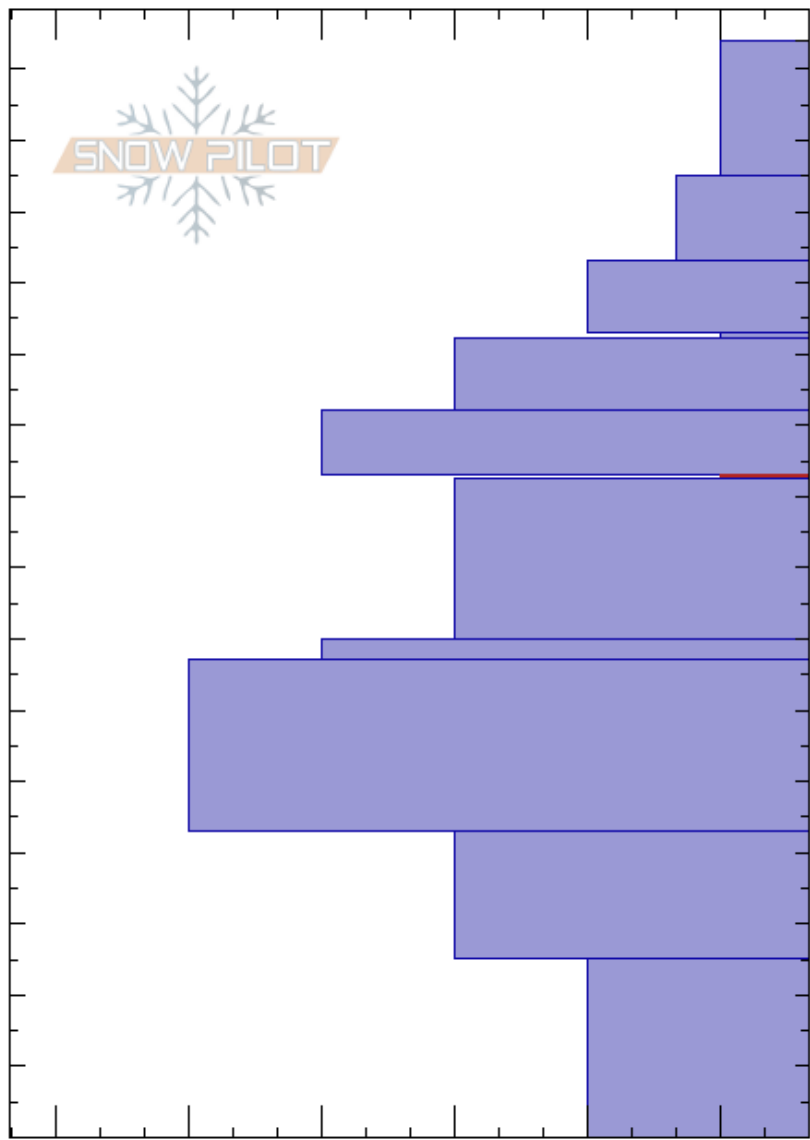

Lolo Ridge 1
 Bitterroot
 MT
 Elevation: 5250 ft
 Aspect: 79°
 Specifics:

Logan King
 01/09/2019 - 1:00pm
 Co-ord: 46.61232N, -114.60861W
 Slope Angle: 22°
 Wind Loading: no

Stability:
 Air Temperature: 1°C
 Sky Cover: BKN
 Precipitation: NO
 Wind: W Light Breeze

HS: 154
 PF: 55 93-92.5cm: Problematic layer

Crystal Form	Crystal Size	Moisture	ρ kg/m ³	Stability tests & Layer comments
+ (✓)				
/				
/				← ECTN11 @123cm
∨	8			← ECTP22 @113cm
•				
•				
∨	5			← ECTP22 @93cm
⊖				
•				
•				
•				
•				
□	2-4	M		