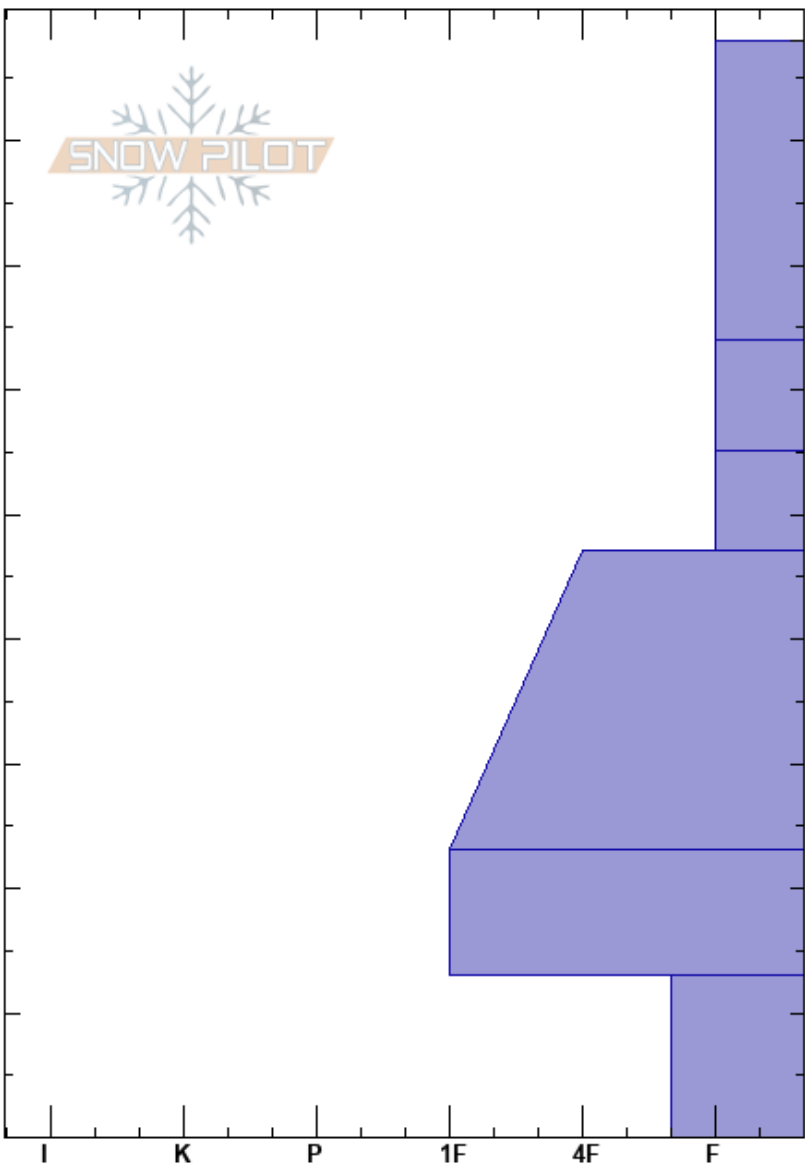

Crystal Pit 01/09/19
 Bitterroot
 MT
 Elevation: 6187 ft
 Aspect: 150°
 Specifics:

Travis Craft
 01/09/2019 - 10:33am
 Co-ord: 46.65672N, -114.61270W
 Slope Angle: 20°
 Wind Loading:

Stability:
 Air Temperature: -6°C
 Sky Cover: FEW
 Precipitation: NO
 Wind: W Calm

HS: 88
 PF: 20
 13-0cm: Problematic layer

Crystal Form	Crystal Size	Moisture	ρ kg/m ³	Stability tests & Layer comments
+ (/)				
				← ECTN1 @65cm
+ (/)				
				← ECTN13 @55cm
/				
⊖				
•				
□	2-4			
				← ECTN21 @1cm