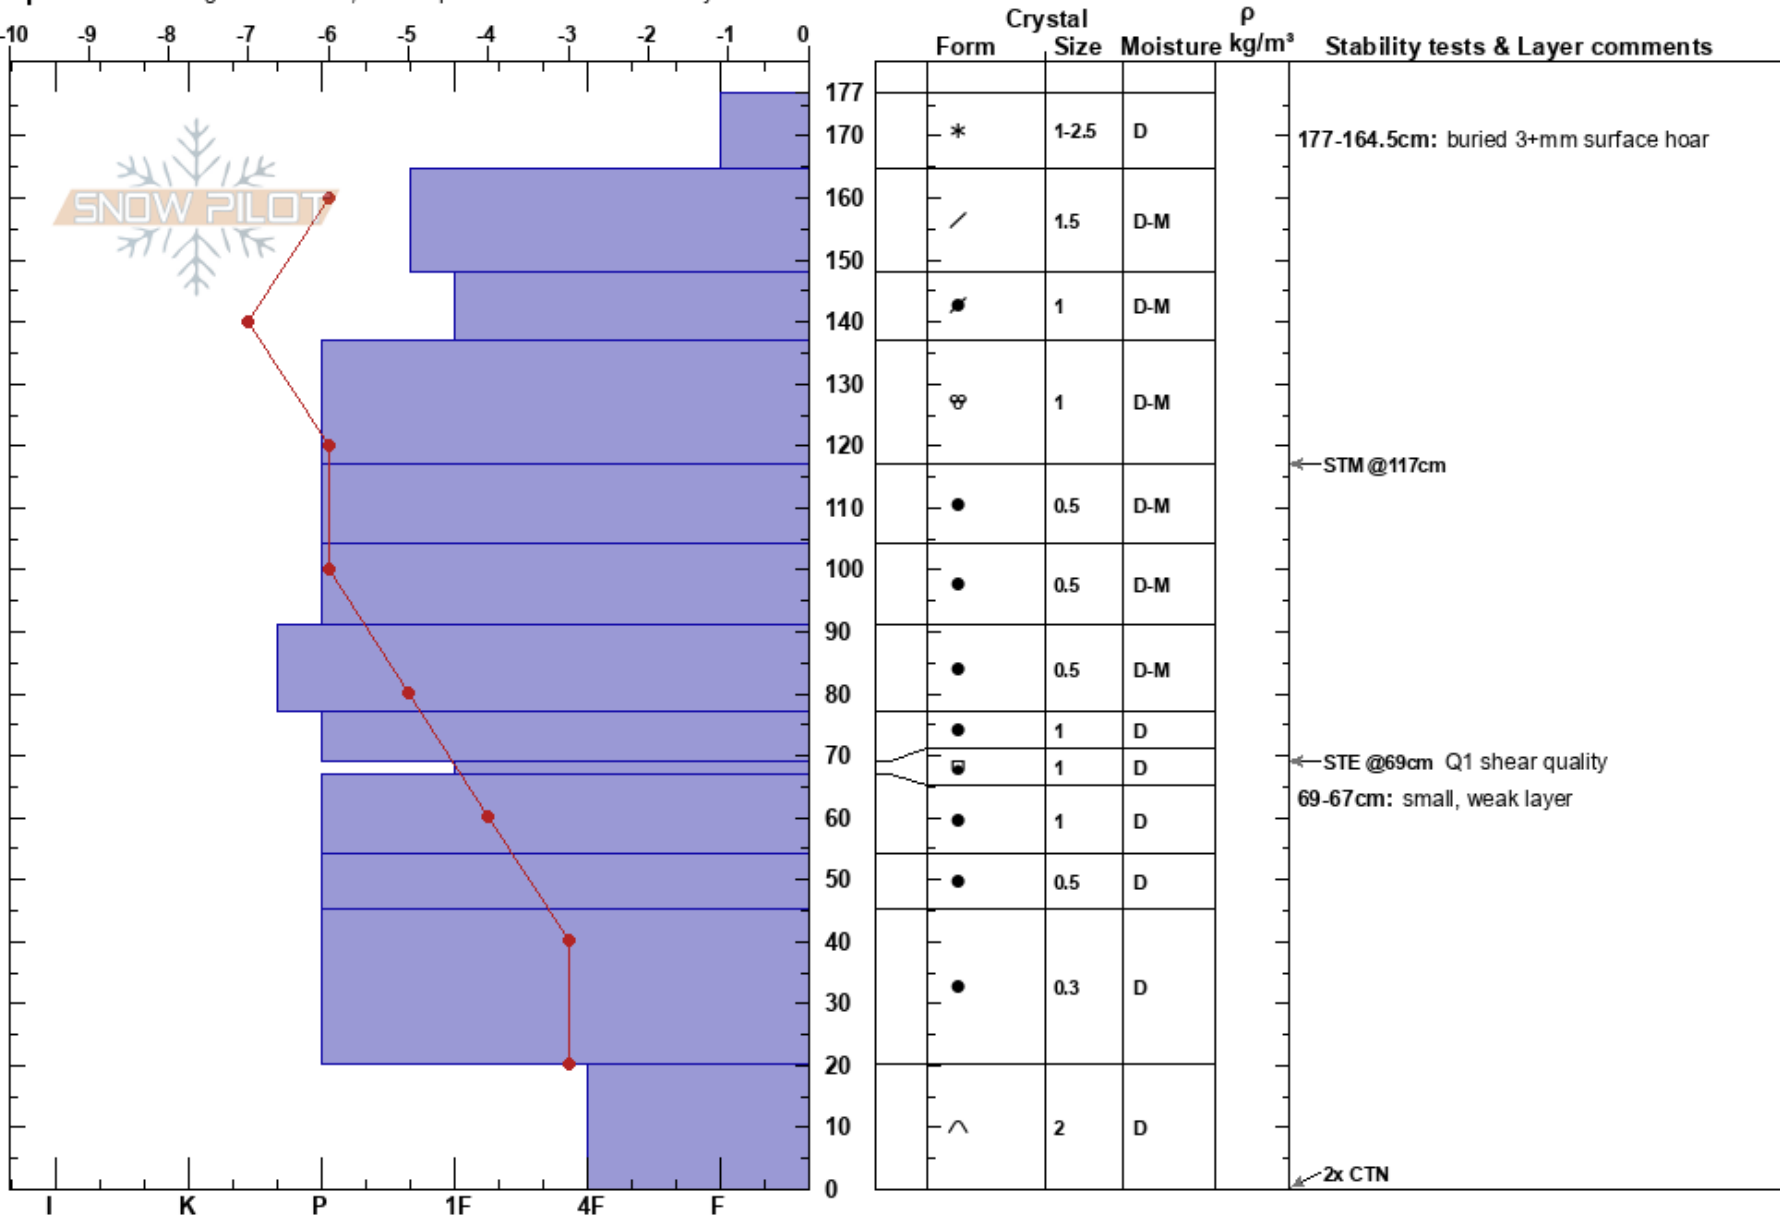

Eldora Lookout Wx Plot Eddie Schoen
 Indian Peaks, Front Rang CO
 Elevation: 10300 ft
 Aspect: 90°
 Co-ord: 39.94193N, -105.60906W
 Slope Angle: 15°
 Wind Loading:
 Specifics: Pit dug in a Ski Area; Pit is representative of backcountry

Stability: HS: 177
 Air Temperature: -6°C PS: 30
 Sky Cover: OVC
 Precipitation: NO
 Wind: SE Calm
 177-164.5cm: buried 3+mm surface hoar
 69-67cm: small, weak layer
 69-67cm: Problematic layer

Notes: