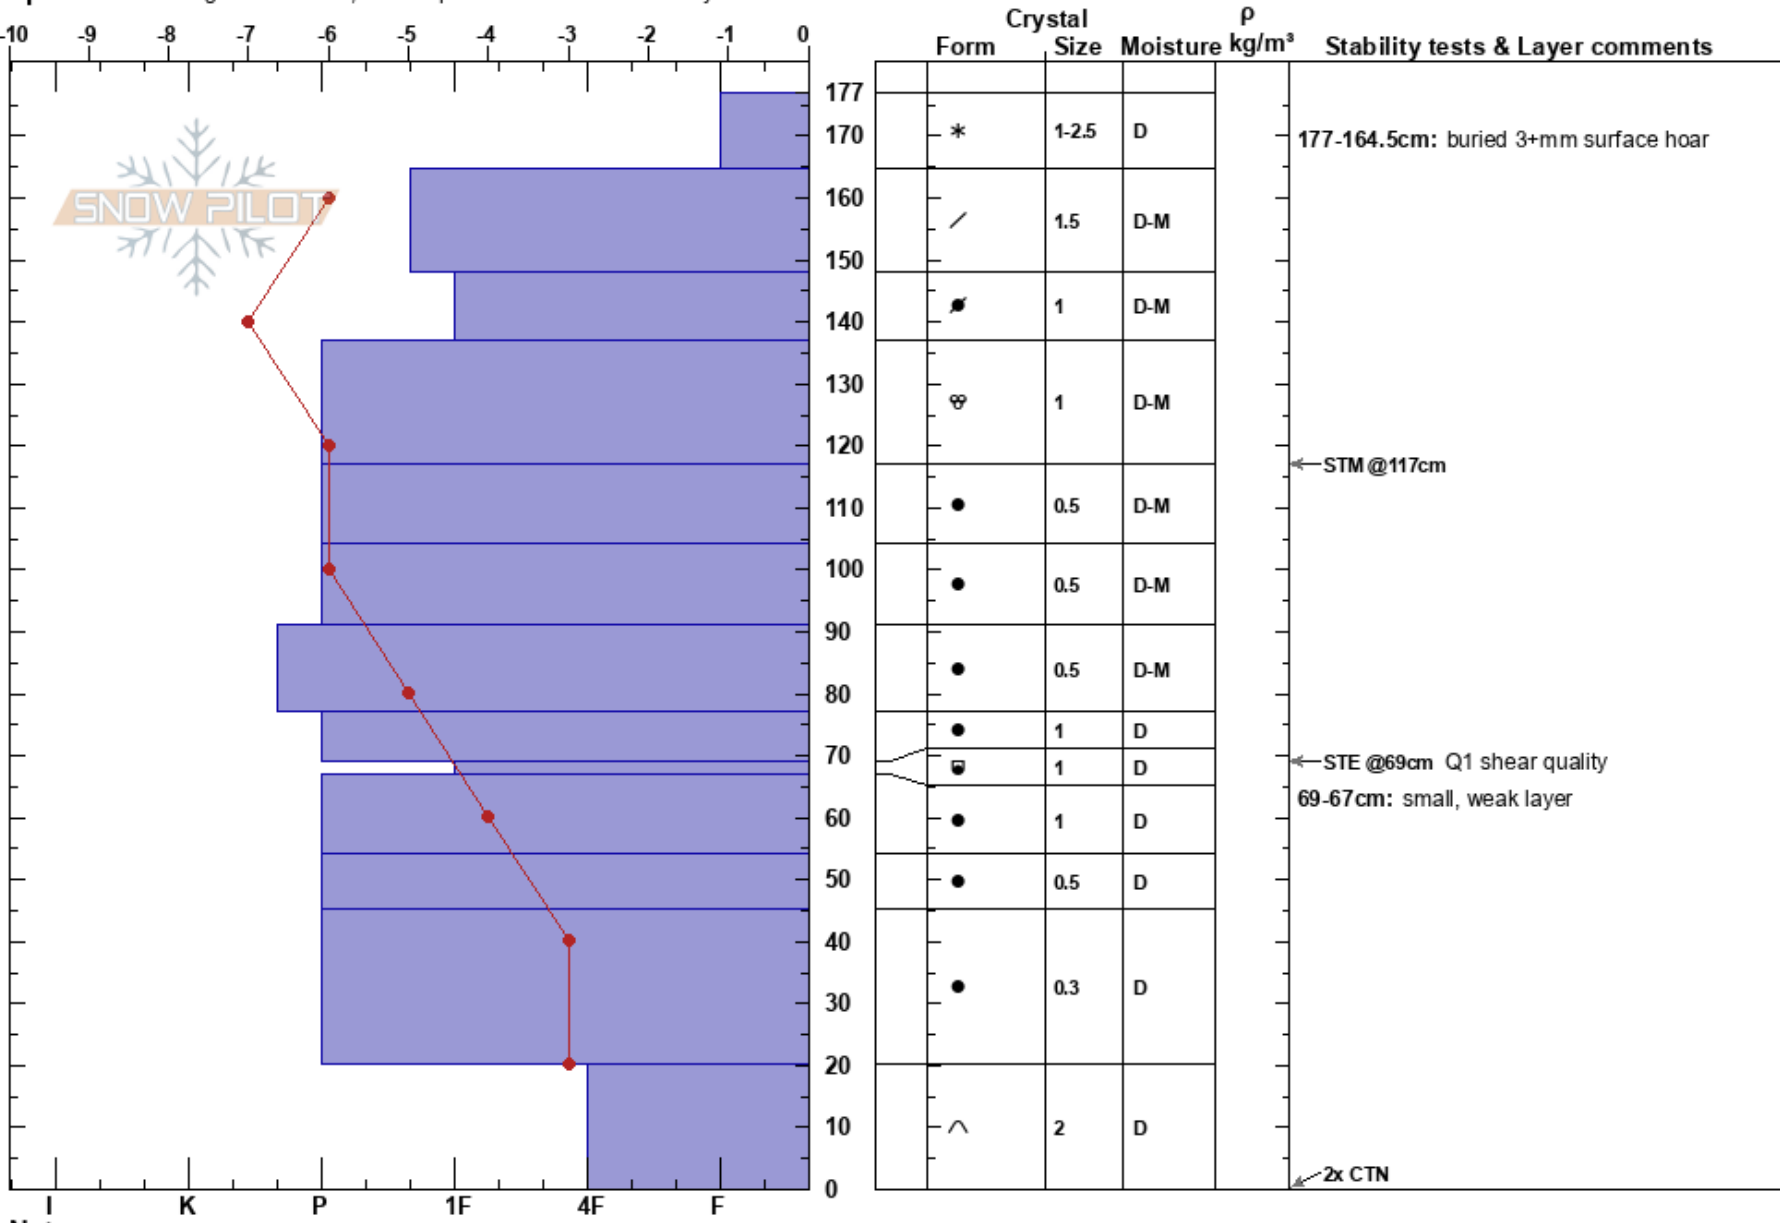

Eldora Lookout Wx Plot Eddie Schoen
 Indian Peaks, Front Rang CO
 Elevation: 10300 ft
 Aspect: 90°
 Co-ord: 39.94193N, -105.60906W
 Slope Angle: 15°
 Wind Loading:
 Specifics: Pit dug in a Ski Area; Pit is representative of backcountry

Stability: HS: 177
 Air Temperature: -6°C PS: 30
 Sky Cover: OVC
 Precipitation: NO
 Wind: SE Calm
 Layer Notes:
 177-164.5cm: buried 3+mm surface hoar
 69-67cm: small, weak layer
 69-67cm: Problematic layer