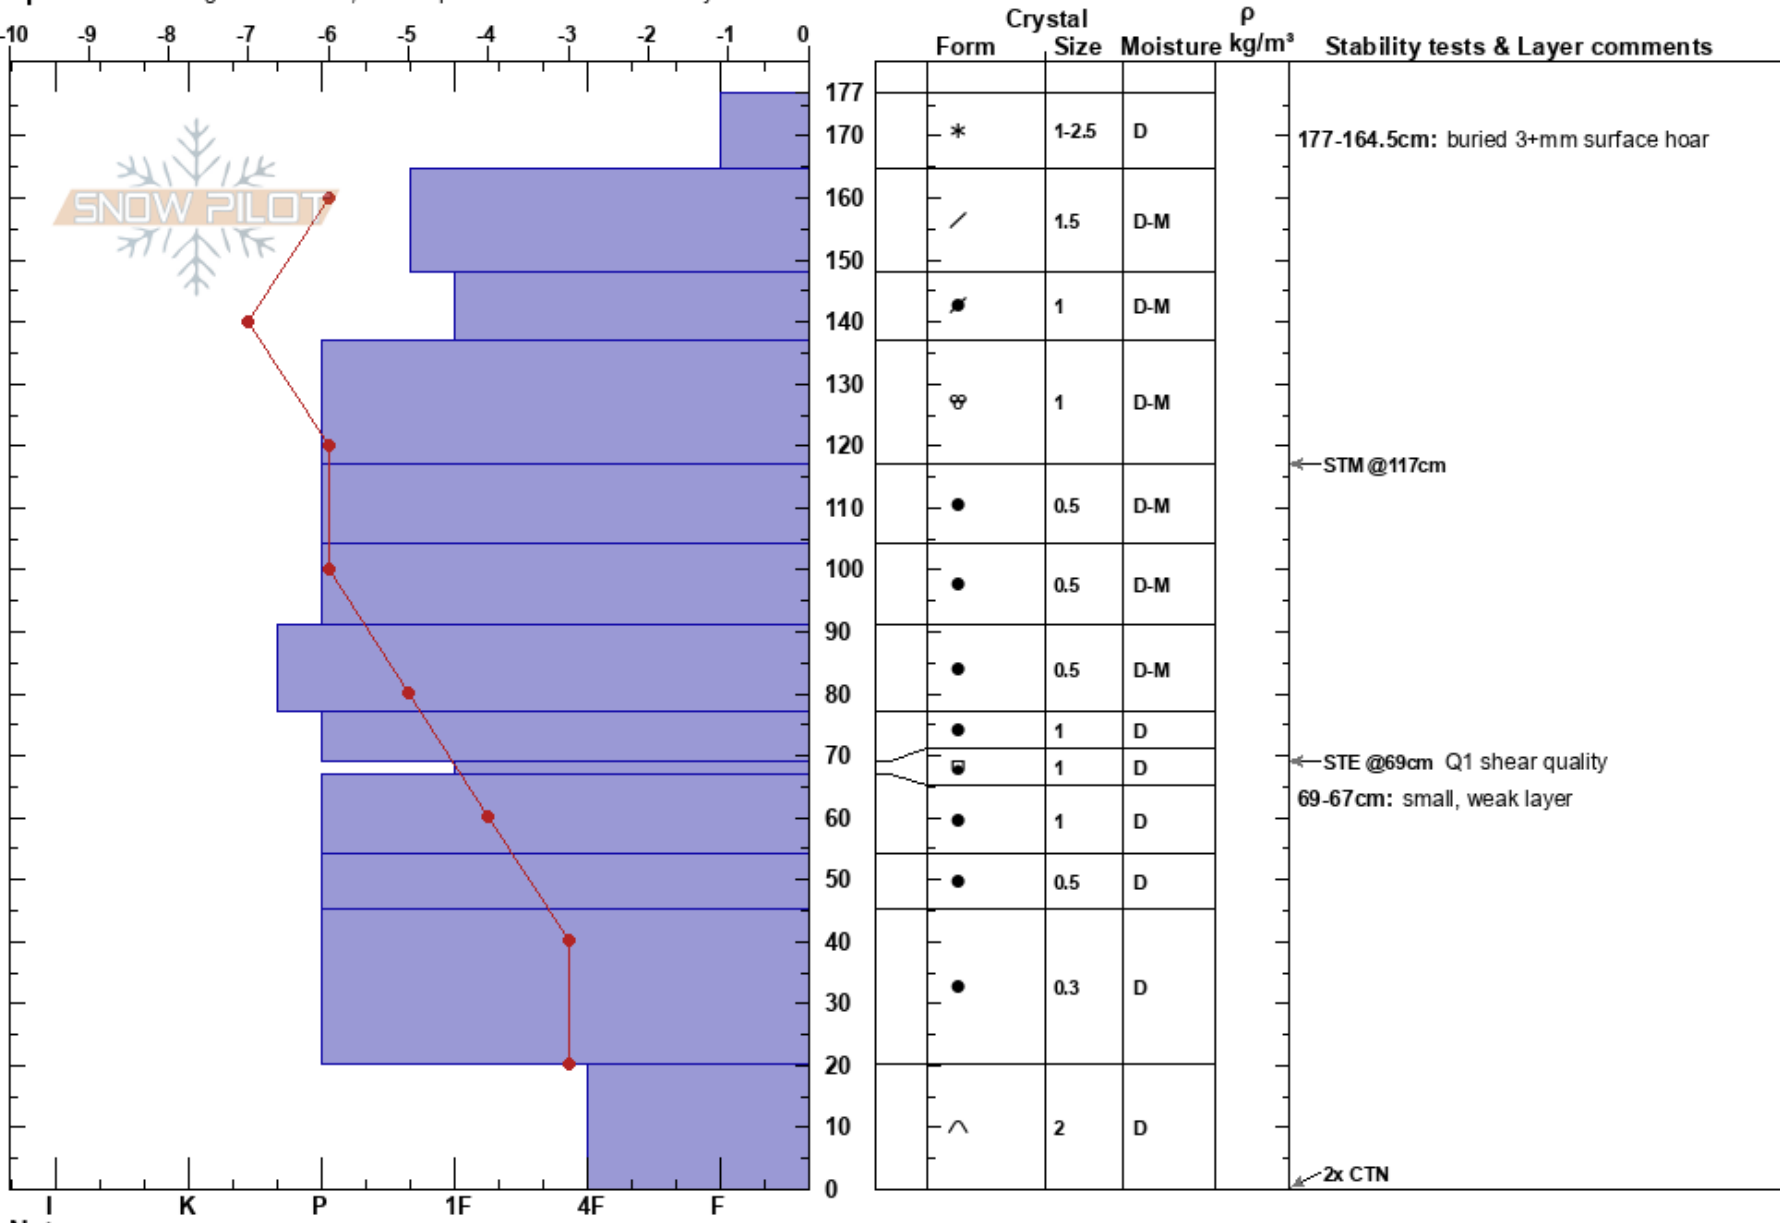

Eldora Lookout Wx Plot Eddie Schoen
 Indian Peaks, Front Rang CO
 Elevation: 10300 ft
 Aspect: 90°
 Co-ord: 39.94193N, -105.60906W
 Slope Angle: 15°
 Wind Loading:
 Specifics: Pit dug in a Ski Area; Pit is representative of backcountry

Stability: HS: 177
 Air Temperature: -6°C PS: 30
 Sky Cover: OVC
 Precipitation: NO
 Wind: SE Calm
 177-164.5cm: buried 3+mm surface hoar
 69-67cm: small, weak layer
 69-67cm: Problematic layer

Notes: