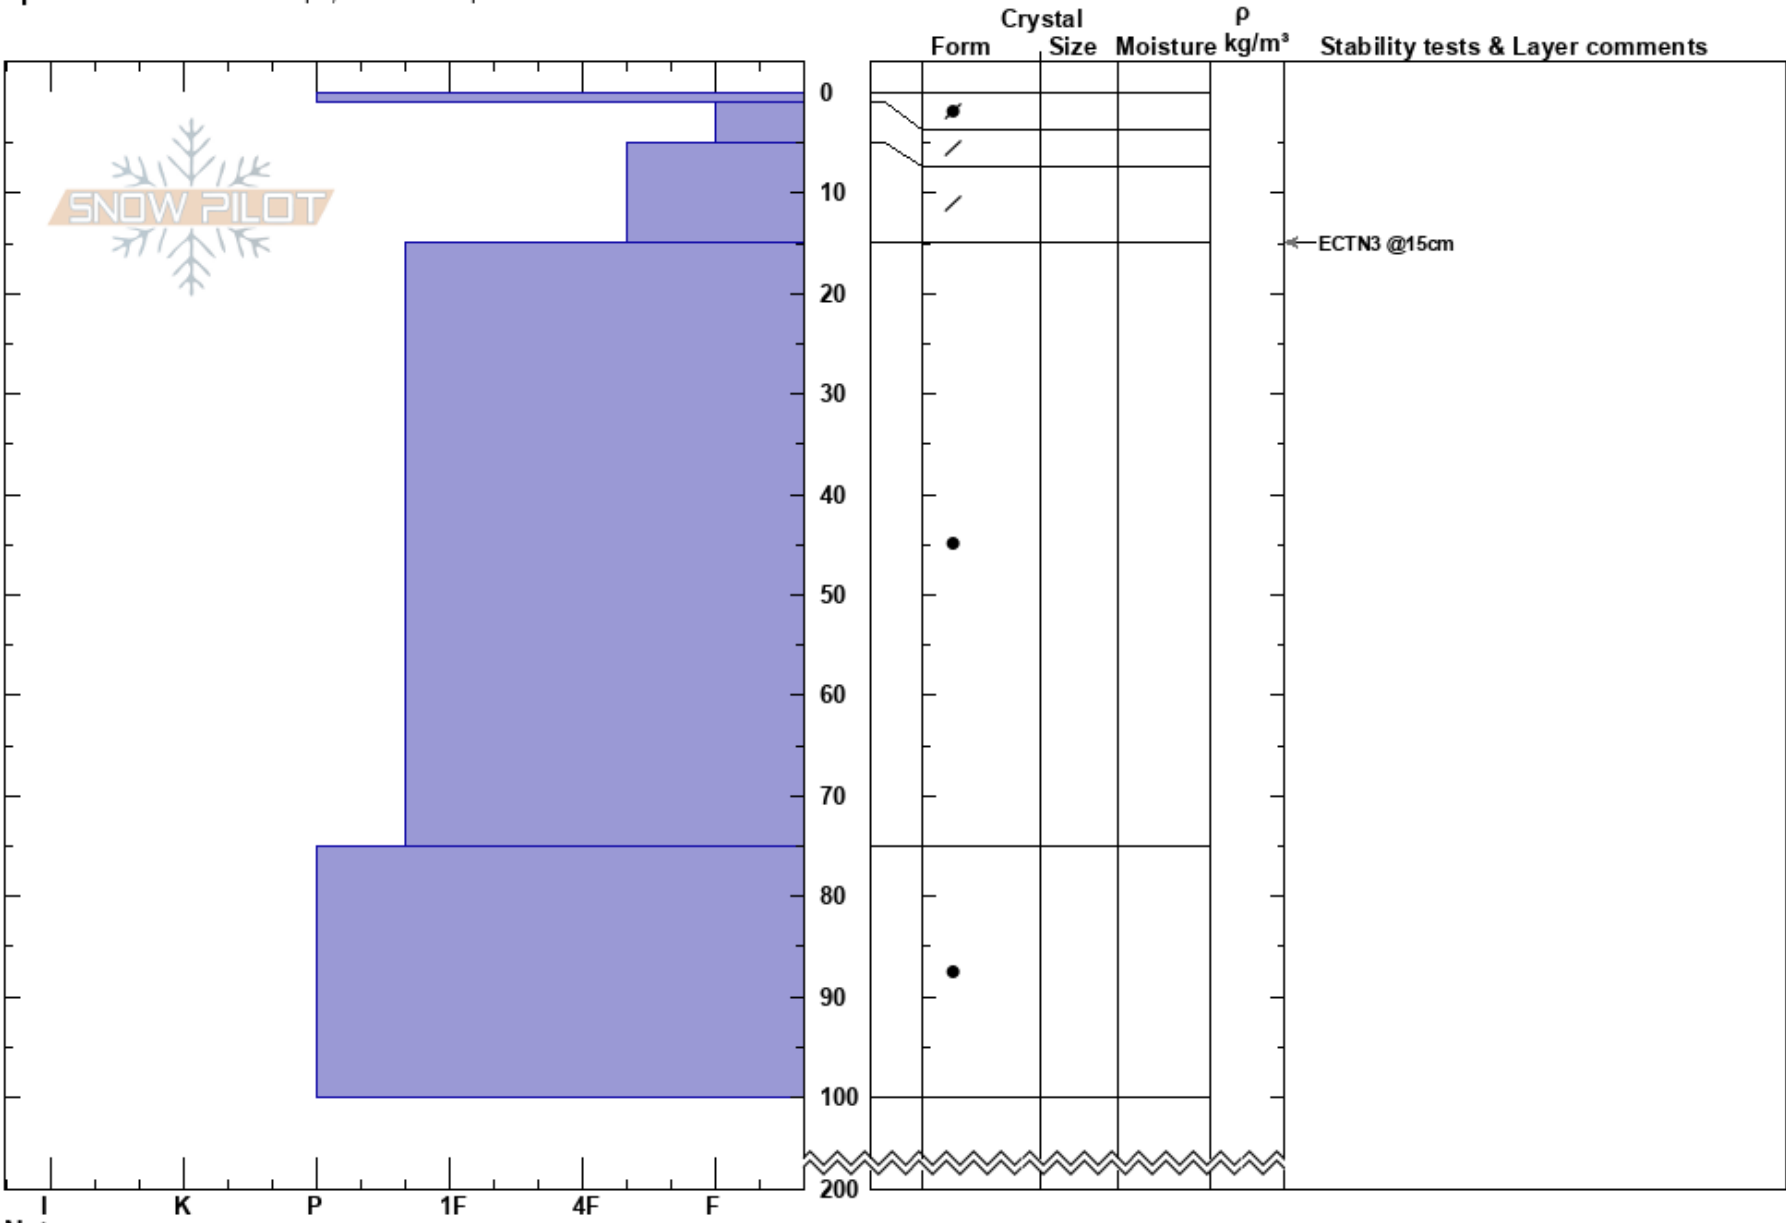

North Tenmile  
 Tenmile Range  
 CO  
**Elevation:** 12000 ft  
**Aspect:** 90°  
**Specifics:** Ski tracks on slope; We skied slope

Brent Herring  
 01/16/2017 - 12:00pm  
**Co-ord:**  
**Slope Angle:** 31°  
**Wind Loading:** previous

**Stability:**  
**Air Temperature:** 25°F  
**Sky Cover:** BKN  
**Precipitation:** NO  
**Wind:** E Light Breeze

**HS:**200  
**PS:** 15  
**Layer Notes:**

**Notes:**