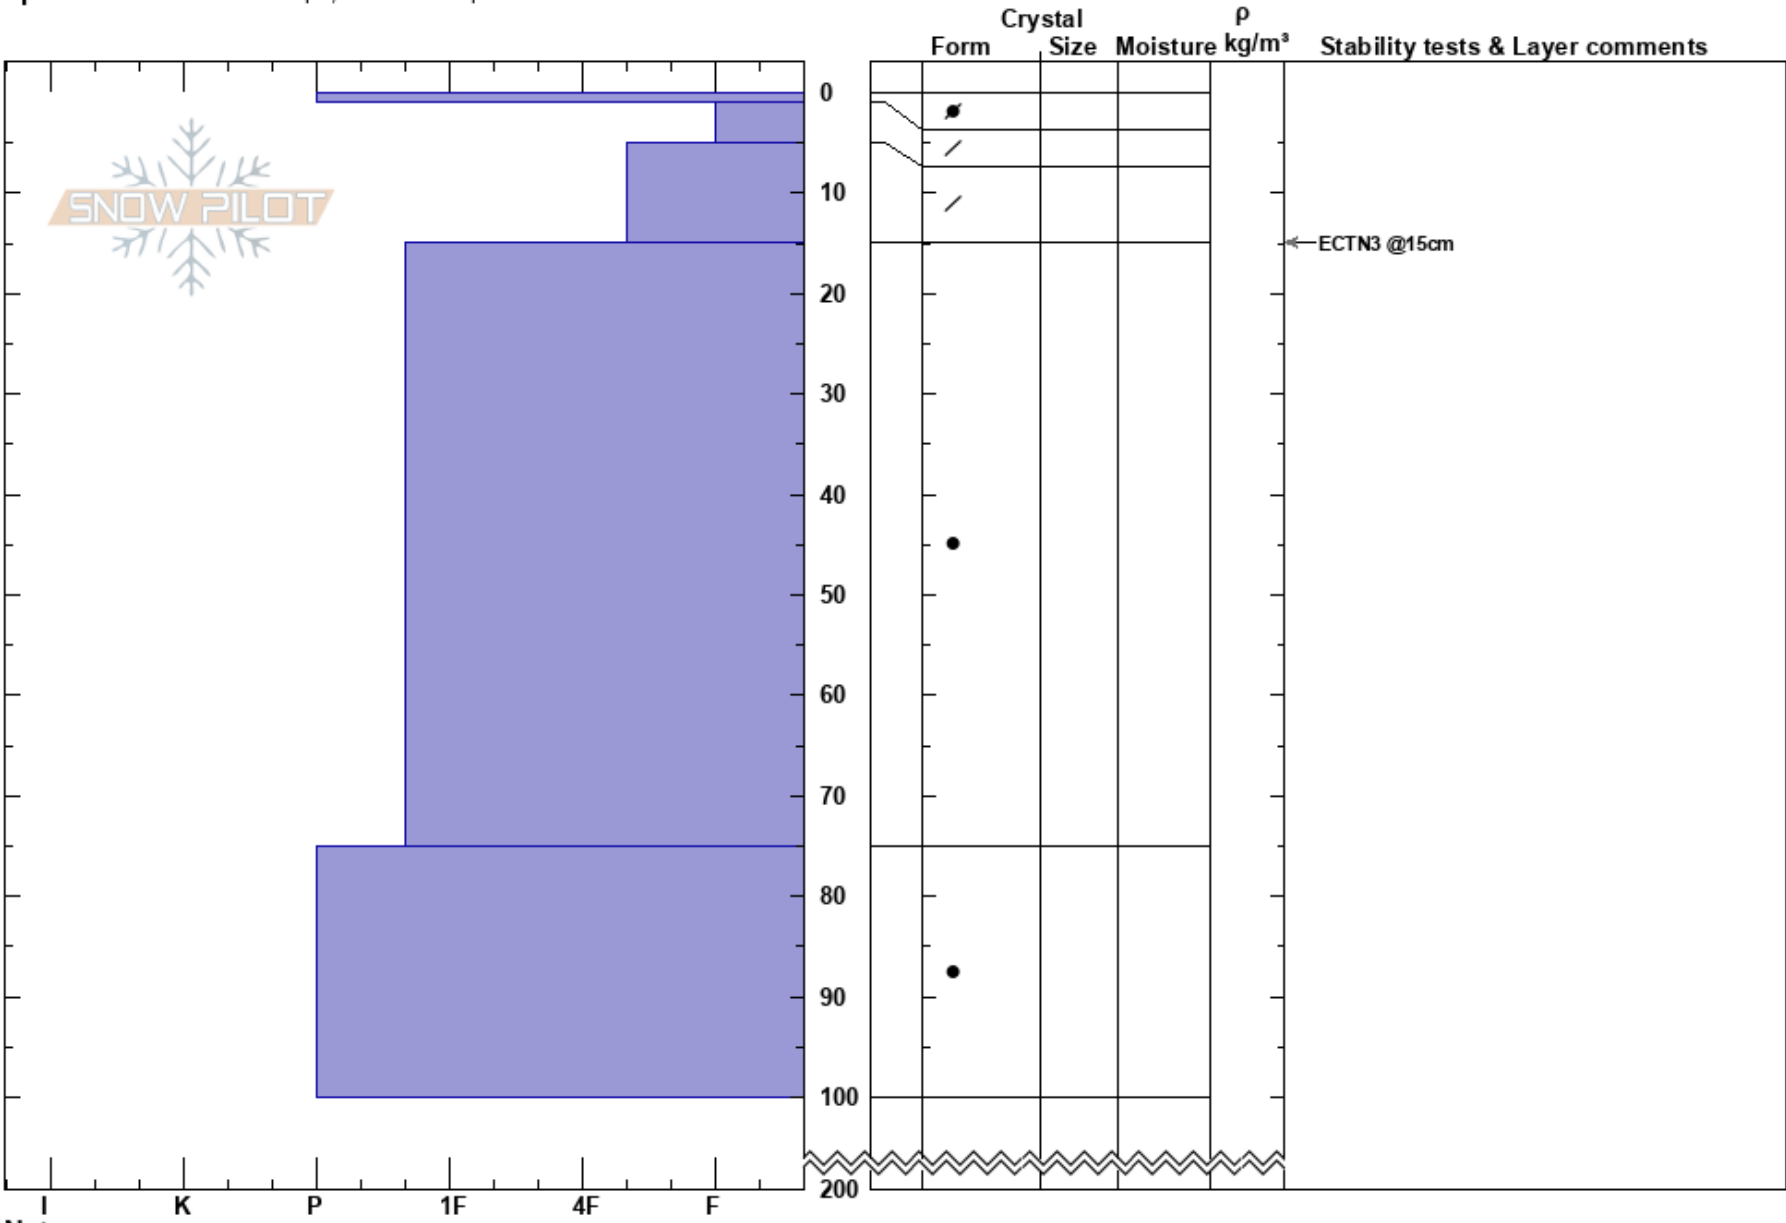

North Tenmile
 Tenmile Range
 CO
Elevation: 12000 ft
Aspect: 90°
Specifics: Ski tracks on slope; We skied slope

Brent Herring
 01/16/2017 - 12:00pm
Co-ord:
Slope Angle: 31°
Wind Loading: previous

Stability:
Air Temperature: 25°F
Sky Cover: BKN
Precipitation: NO
Wind: E Light Breeze

HS:200
PS: 15

Layer Notes:

Notes: