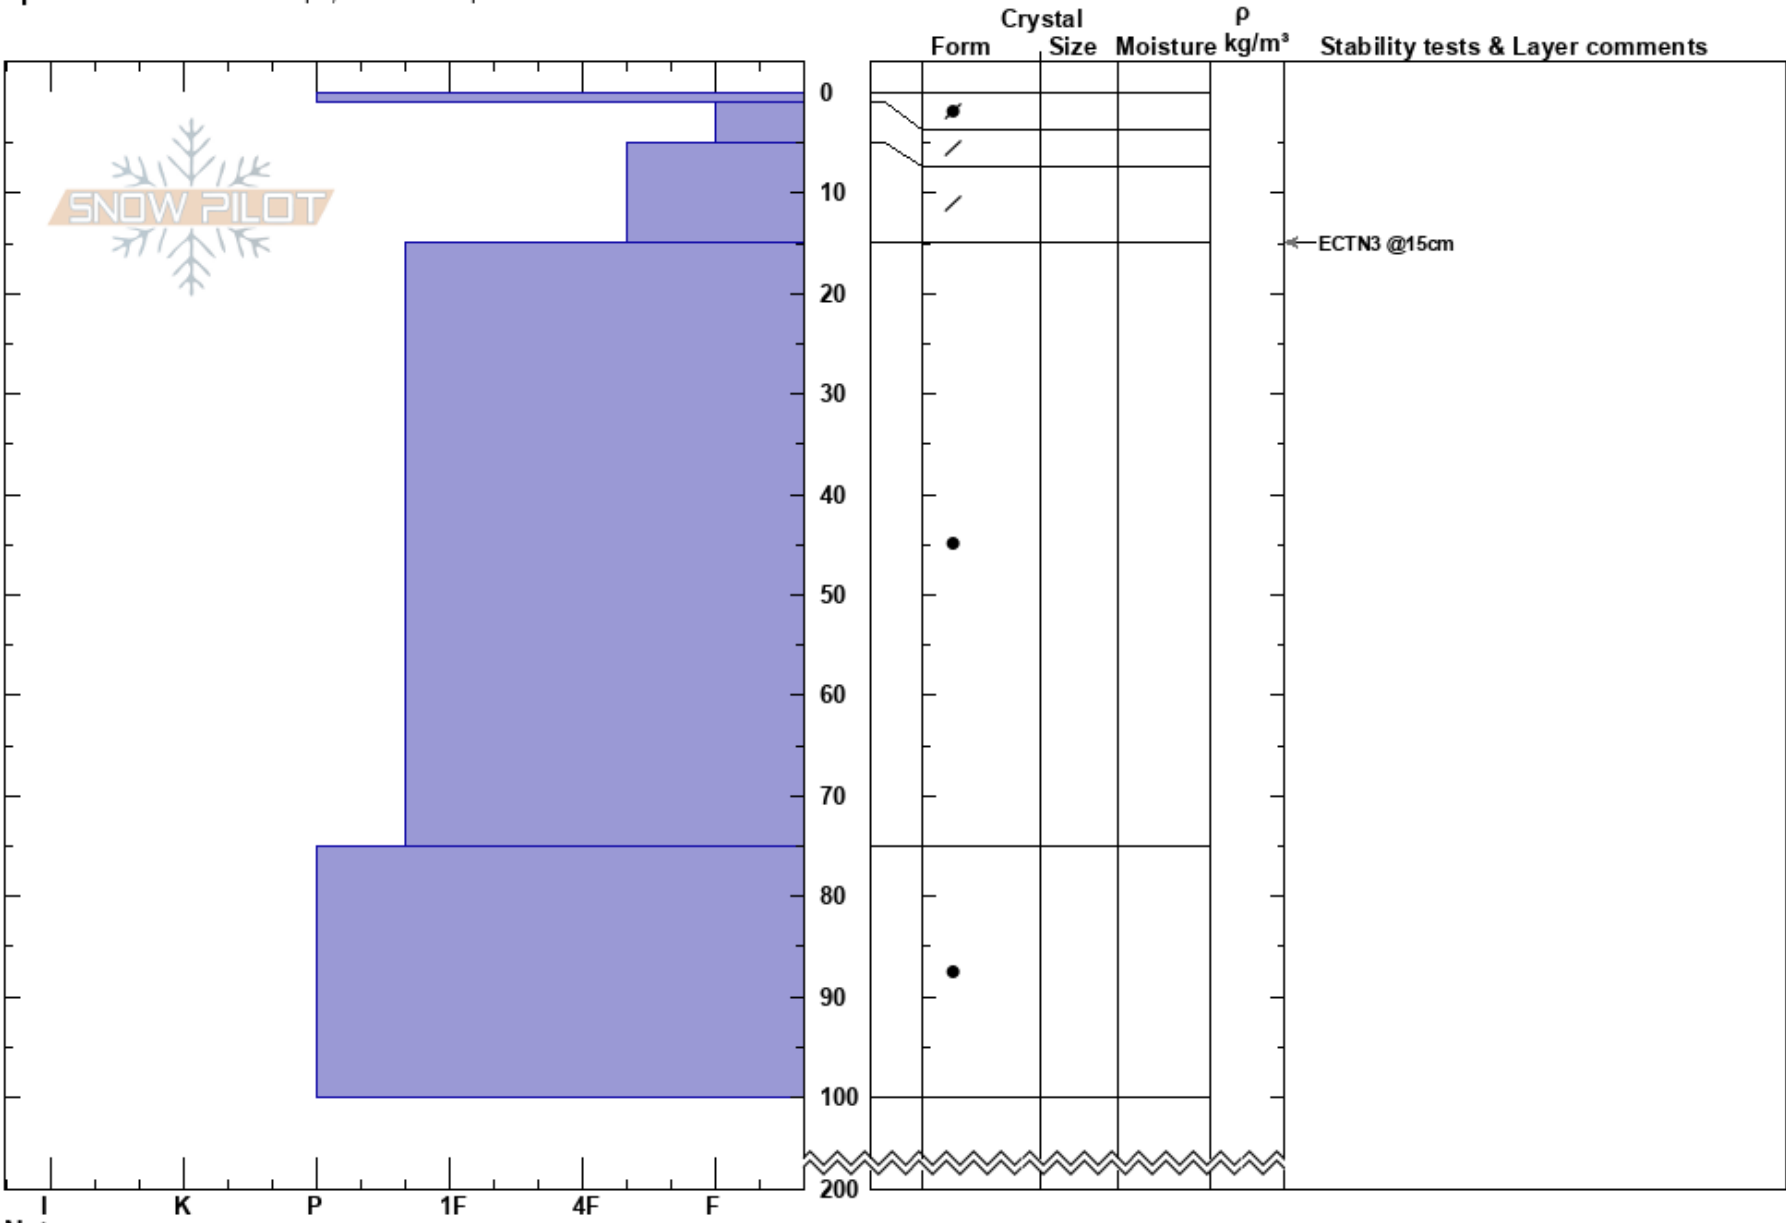

North Tenmile  
 Tenmile Range  
 CO  
**Elevation:** 12000 ft  
**Aspect:** 90°  
**Specifics:** Ski tracks on slope; We skied slope

Brent Herring  
 01/16/2017 - 12:00pm  
**Co-ord:**  
**Slope Angle:** 31°  
**Wind Loading:** previous

**Stability:**  
**Air Temperature:** 25°F  
**Sky Cover:** BKN  
**Precipitation:** NO  
**Wind:** E Light Breeze

**HS:**200  
**PS:** 15  
**Layer Notes:**

Notes: