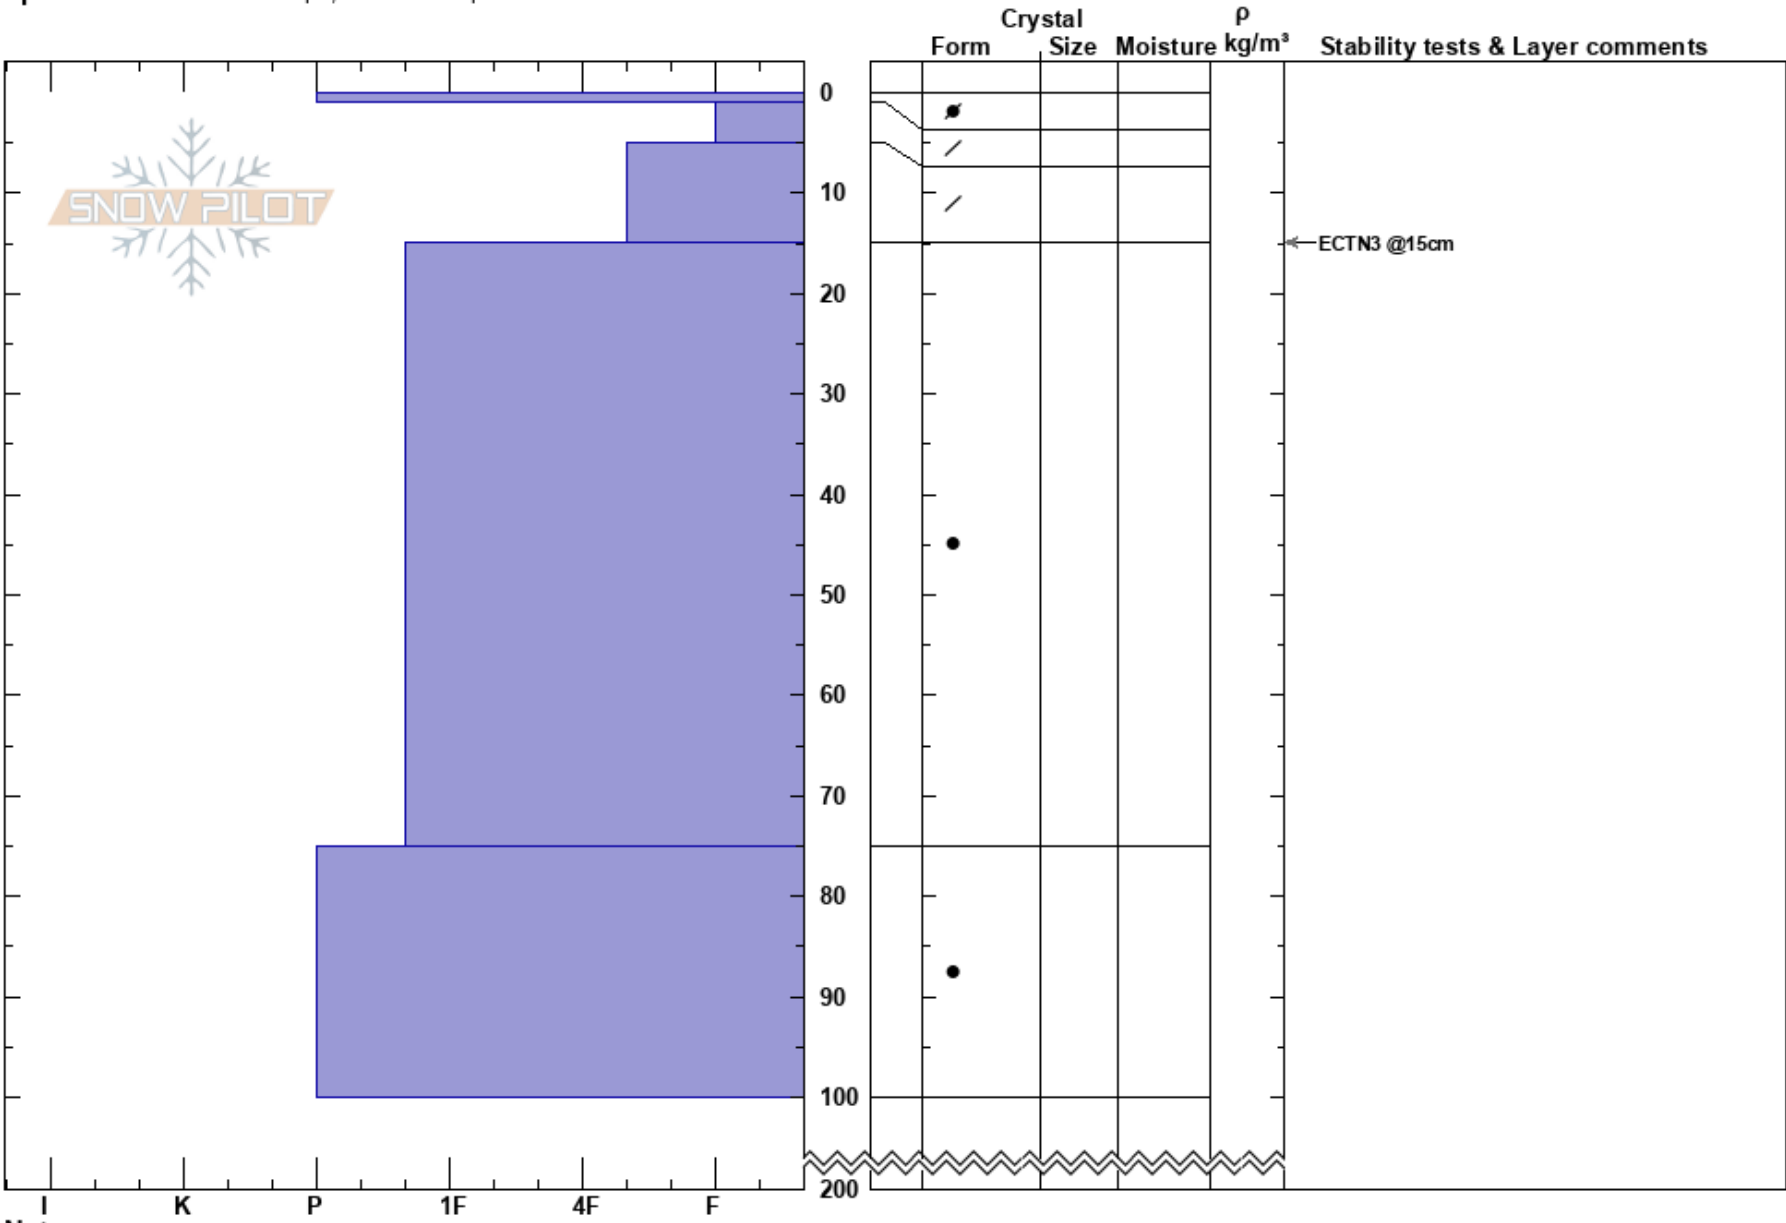

North Tenmile
 Tenmile Range
 CO
Elevation: 12000 ft
Aspect: 90°
Specifics: Ski tracks on slope; We skied slope

Brent Herring
 01/16/2017 - 12:00pm
Co-ord:
Slope Angle: 31°
Wind Loading: previous

Stability:
Air Temperature: 25°F
Sky Cover: BKN
Precipitation: NO
Wind: E Light Breeze

HS:200
PS: 15
Layer Notes:

Notes: