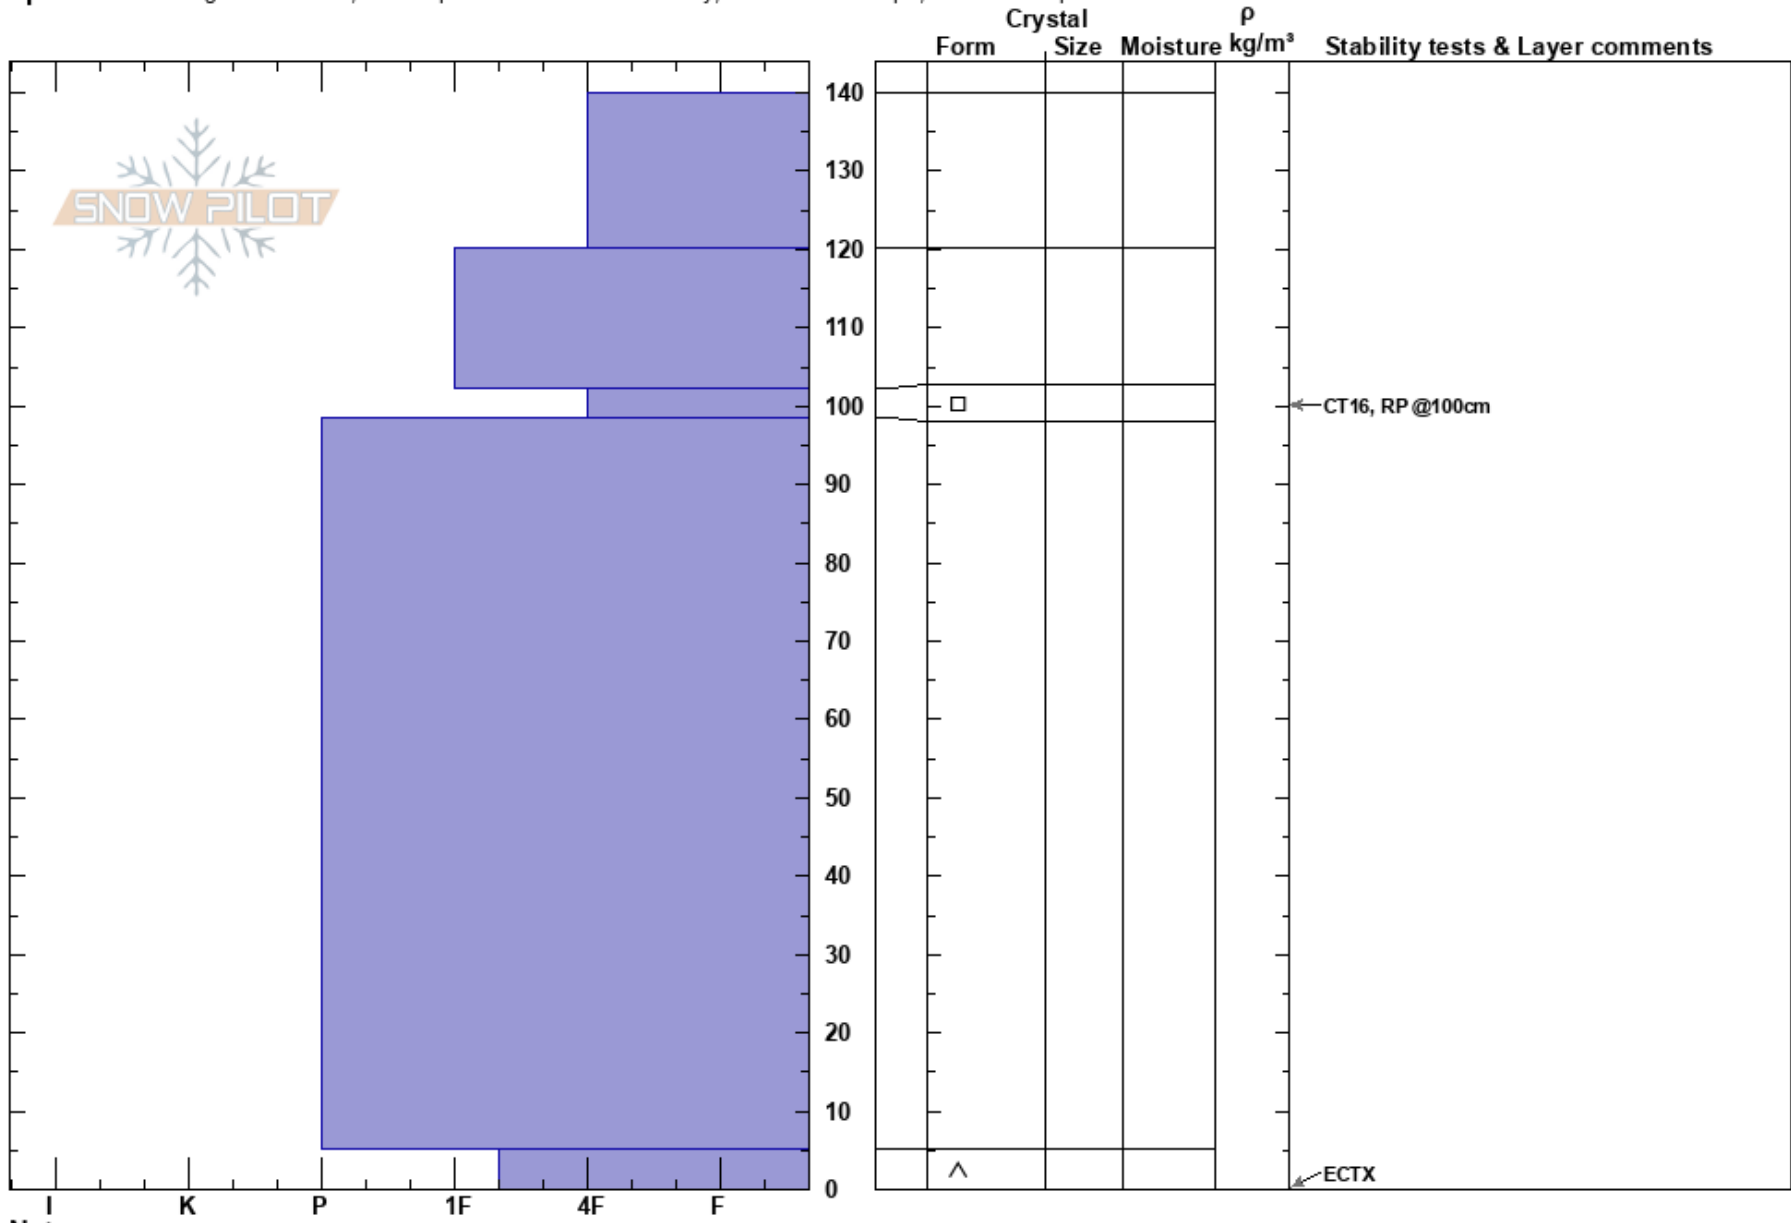

ace  
 Madison Range-N  
 MT  
 Elevation: 1000 ft  
 Aspect: 200°

David Brown  
 01/02/2017 - 1:00pm  
 Co-ord: 45.27488N, -111.44139W  
 Slope Angle: 38°  
 Wind Loading: previous

Stability:  
 Air Temperature:  
 Sky Cover: CLR  
 Precipitation: NO  
 Wind: SW Light Breeze

HS: 140  
 Layer Notes:  
 102.2-98.4cm: Problematic layer

Specifics: Pit dug in a Ski Area; Pit is representative of backcountry; Ski tracks on slope; We skied slope

Notes: