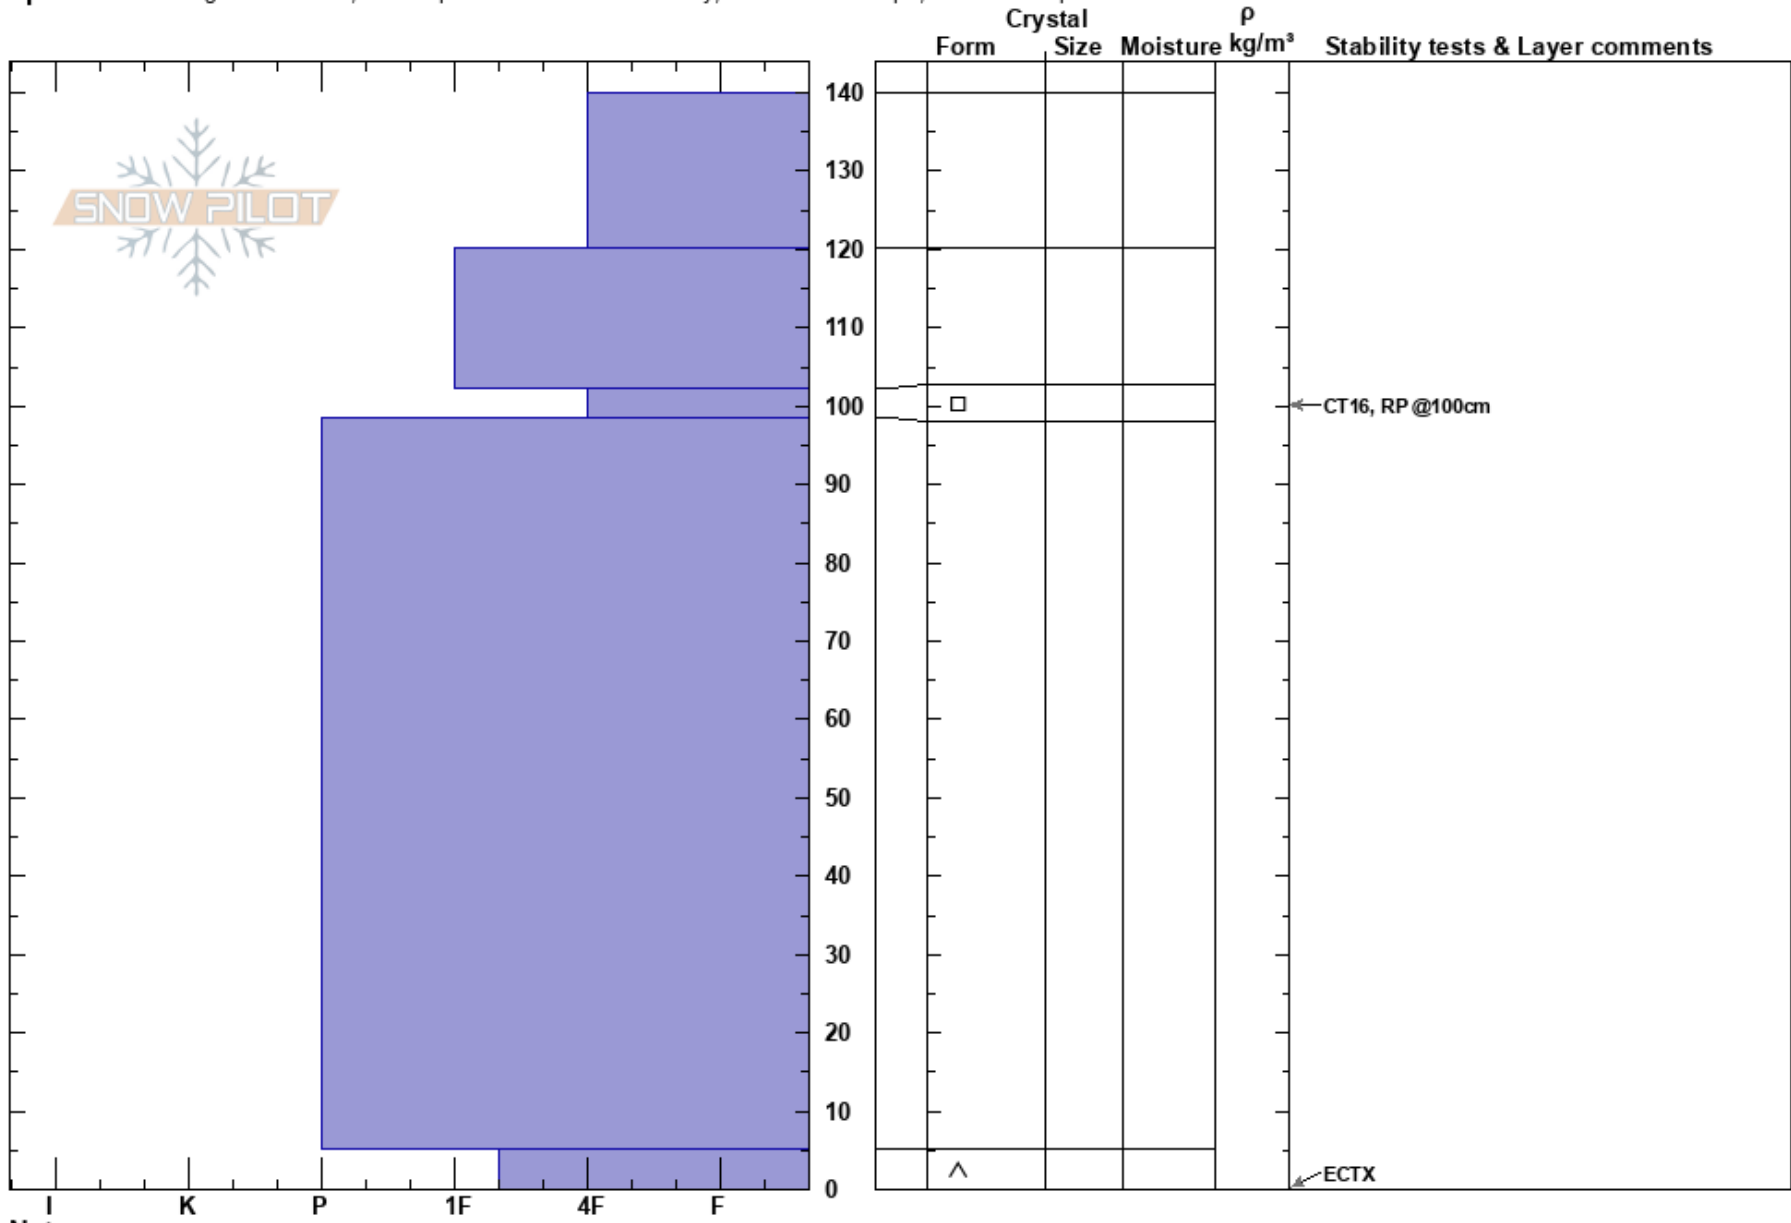

ace
 Madison Range-N
 MT
 Elevation: 1000 ft
 Aspect: 200°

David Brown
 01/02/2017 - 1:00pm
 Co-ord: 45.27488N, -111.44139W
 Slope Angle: 38°
 Wind Loading: previous

Stability:
 Air Temperature:
 Sky Cover: CLR
 Precipitation: NO
 Wind: SW Light Breeze

HS: 140
 Layer Notes:
 102.2-98.4cm: Problematic layer

Specifics: Pit dug in a Ski Area; Pit is representative of backcountry; Ski tracks on slope; We skied slope

Notes: