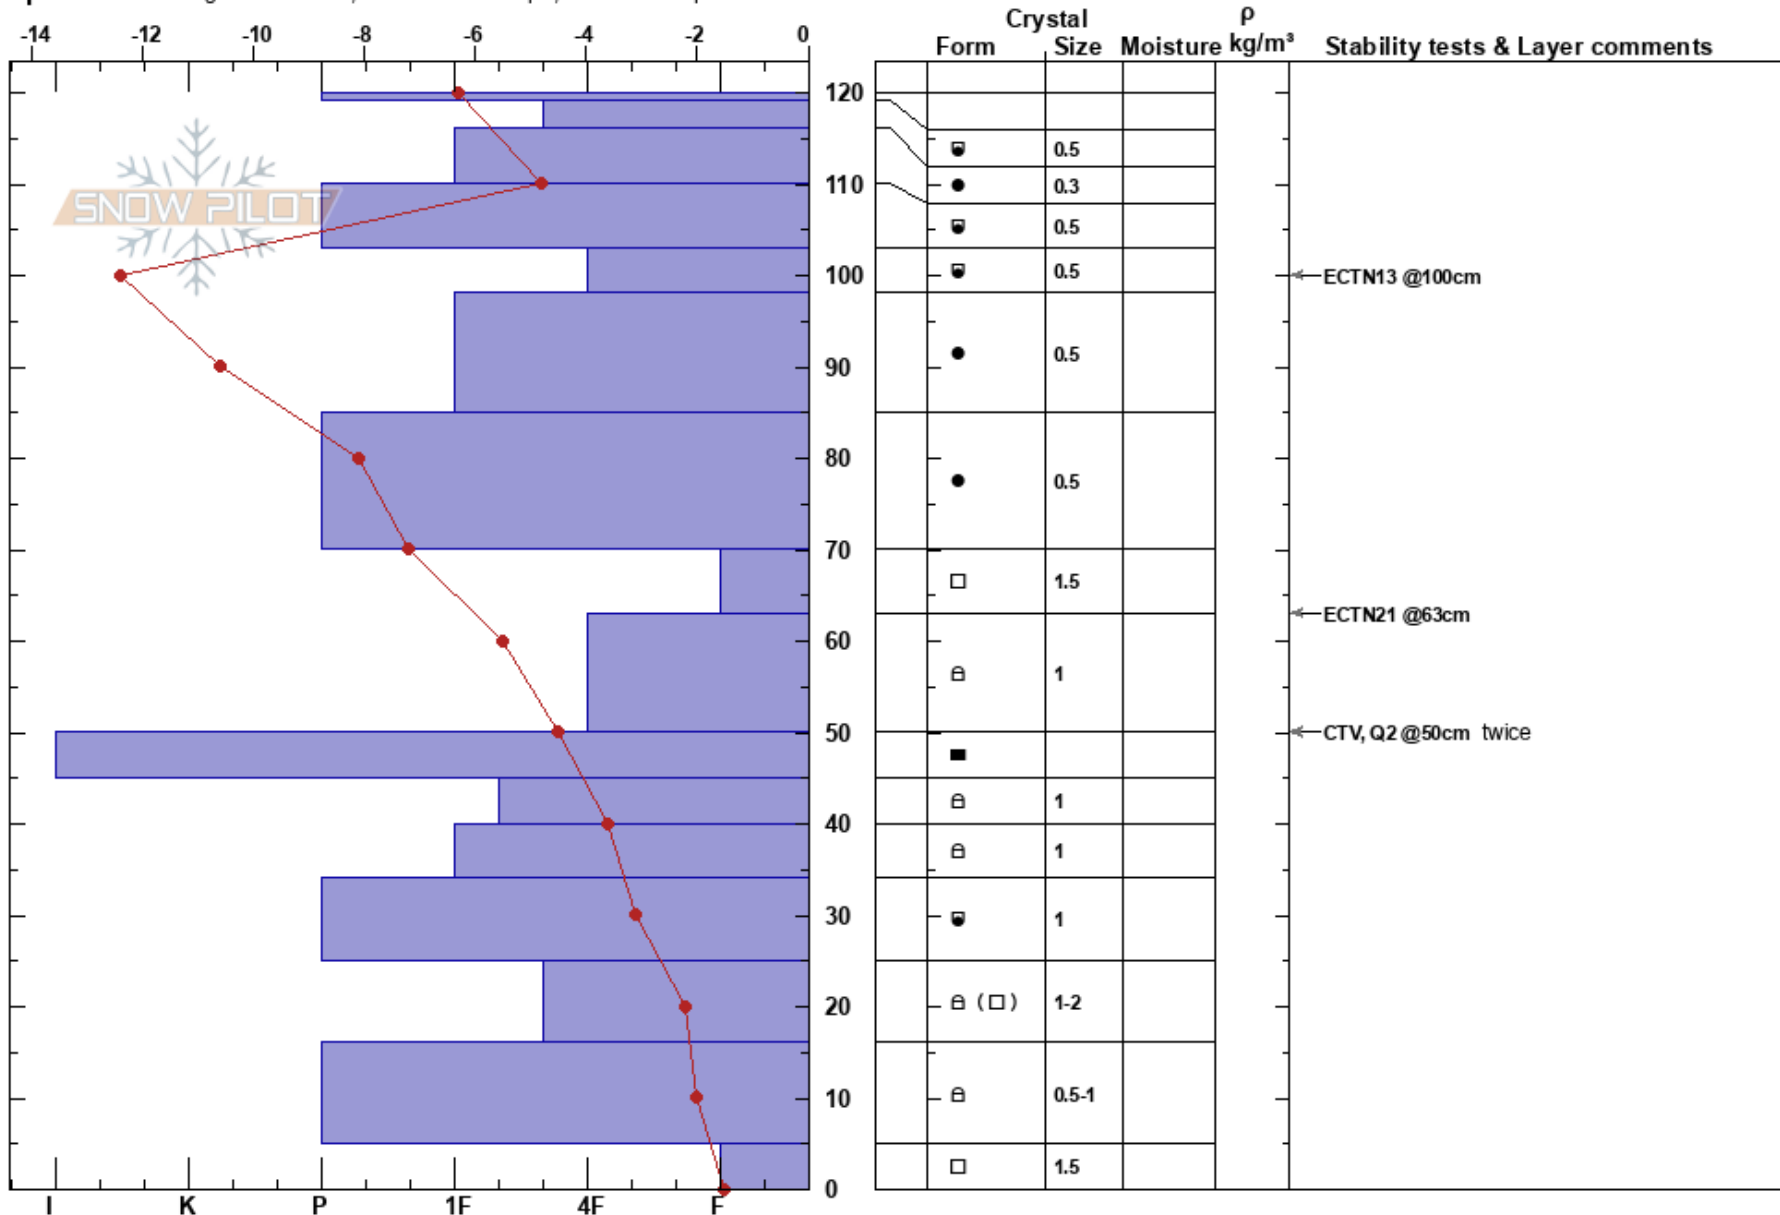

mike's rodeo
 Madison Range-N
 MT
 Elevation: 9300 ft
 Aspect: 115°

yunce ueland
 01/08/2019 - 10:45am
 Co-ord: 45.27190N, -111.44841W
 Slope Angle: 41°
 Wind Loading:

Stability: Good HS: 120
 Air Temperature: -4°C PF: 10 70-63cm: Problematic layer
 Sky Cover: CLR
 Precipitation: NO
 Wind: Calm

Specifics: Pit dug in a Ski Area; Ski tracks on slope; We skied slope

Notes: This pit shows how our pack is deteriorating when compared to previous pits that were dug. This pit looks like a more normal Big Sky pit. Good layers, obvious weak ones, with facets spread throughout. CF 2. CPST 65 @ 60.