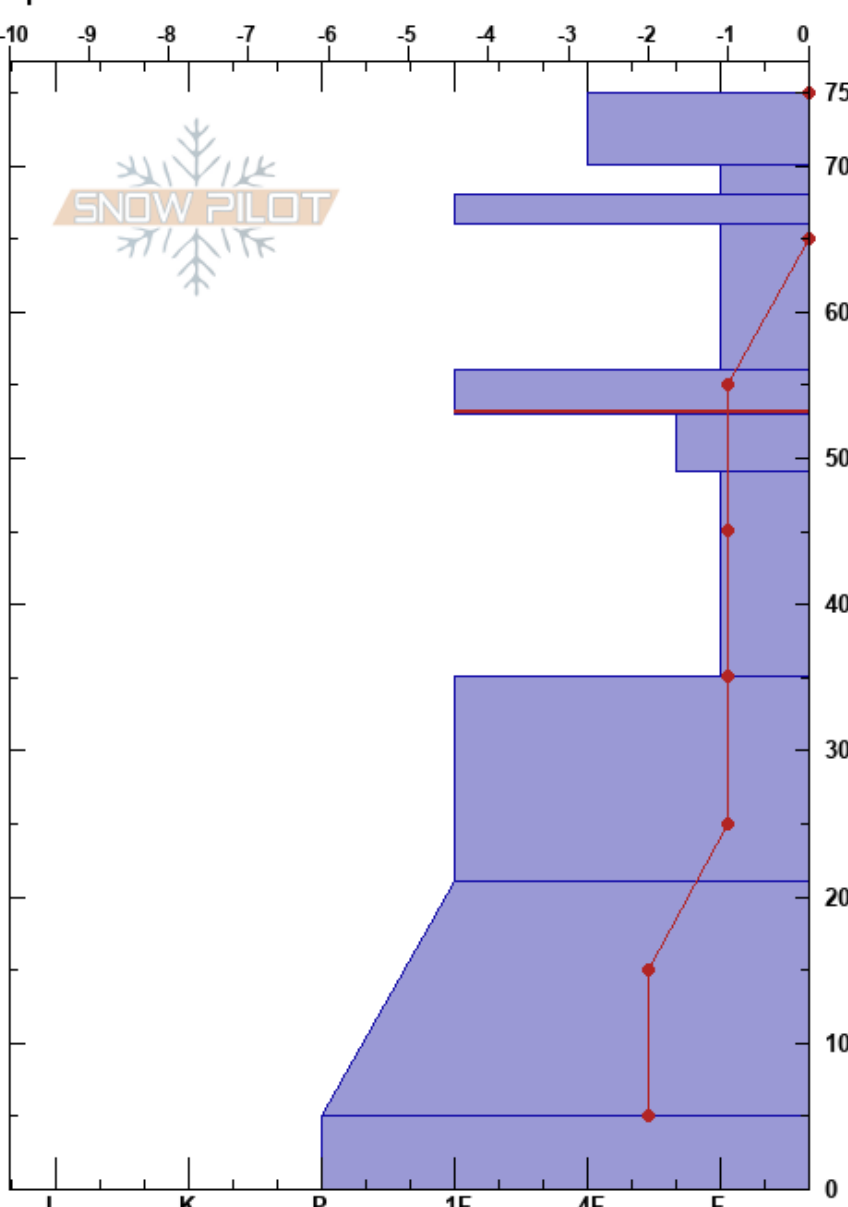

Tamarack North
 Mount Rose
 NV
 Elevation: 8584 ft
 Aspect: 340°
 Specifics:

Sarah Newsome
 01/10/2017 - 1:45pm
 Co-ord: 39.32539N, -119.90891W
 Slope Angle:
 Wind Loading: yes

Stability:
 Air Temperature: 0°C
 Sky Cover: OVC
 Precipitation: NO
 Wind: SW Light Breeze

HS: 75
 PF: 13
 56-53cm: Problematic layer

Form	Crystal Size	Moisture	ρ kg/m ³	Stability tests & Layer comments
=	1-0.5			
∅	1			
∅∅	0.5			
●	1	W		
∅	1-2			← ECTN11 @53cm
∅	1-2			← CT9, SC @49cm
∅				← CT2, SC @44cm
∅	1-2			
∅	1-3			
●				