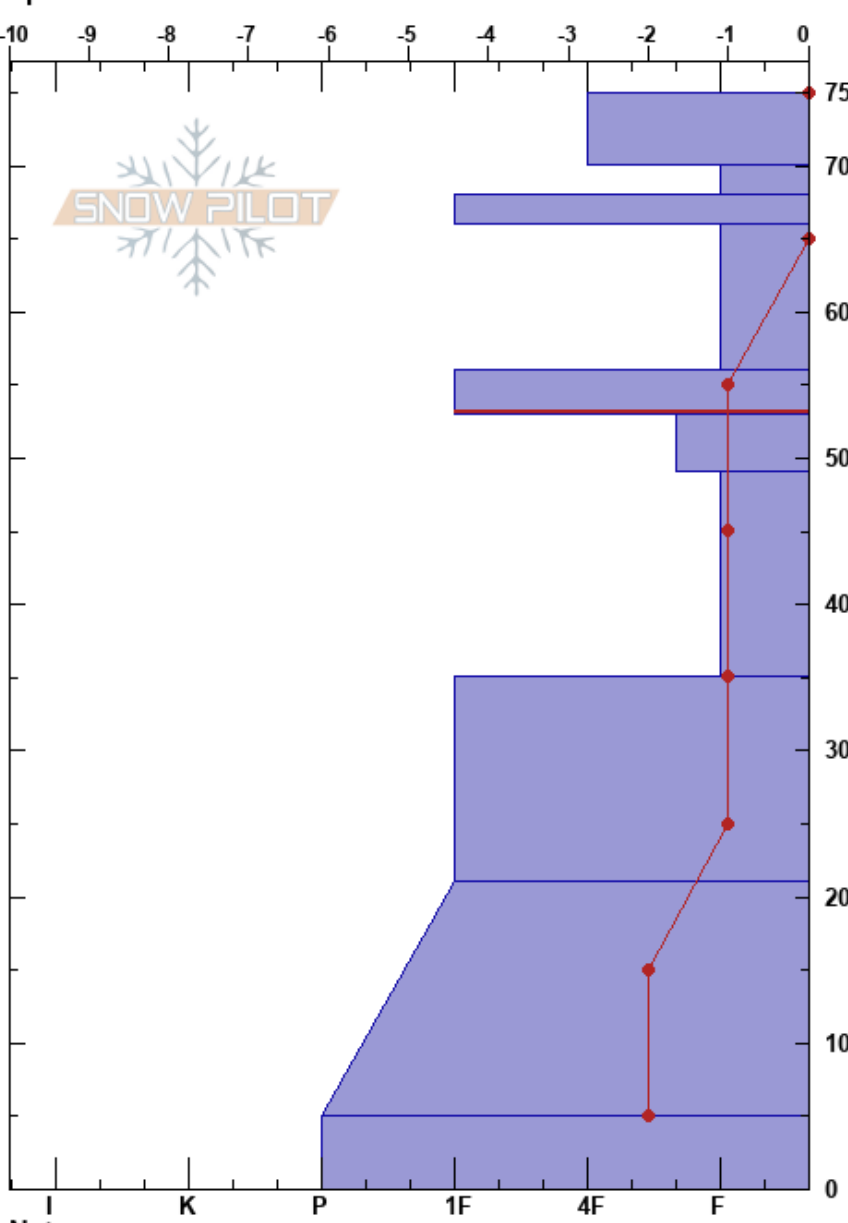

Tamarack North
 Mount Rose
 NV
 Elevation: 8584 ft
 Aspect: 340°
 Specifics:

Sarah Newsome
 01/10/2017 - 1:45pm
 Co-ord: 39.32539N, -119.90891W
 Slope Angle:
 Wind Loading: yes

Stability:
 Air Temperature: 0°C
 Sky Cover: OVC
 Precipitation: NO
 Wind: SW Light Breeze

HS: 75
 PF: 13
 56-53cm: Problematic layer

Form	Crystal Size	Moisture	ρ kg/m ³	Stability tests & Layer comments
=	1-0.5			
∅	1			
∅∅	0.5			
●	1	W		
∅	1-2			← ECTN11 @53cm
∅	1-2			← CT9, SC @49cm
∅				← CT2, SC @44cm
∅	1-2			
∅	1-3			
●				