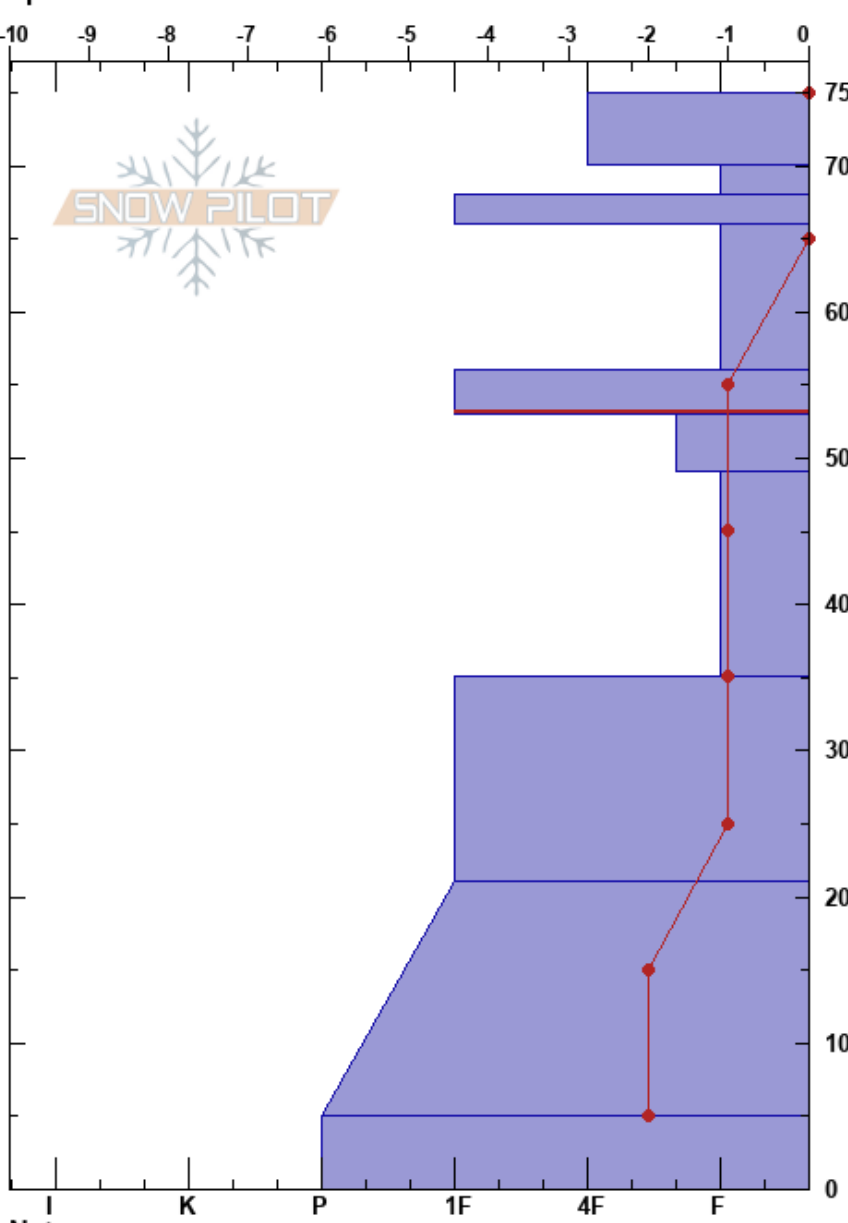

Tamarack North  
 Mount Rose  
 NV  
 Elevation: 8584 ft  
 Aspect: 340°  
 Specifics:

Sarah Newsome  
 01/10/2017 - 1:45pm  
 Co-ord: 39.32539N, -119.90891W  
 Slope Angle:  
 Wind Loading: yes

Stability:  
 Air Temperature: 0°C  
 Sky Cover: OVC  
 Precipitation: NO  
 Wind: SW Light Breeze

HS: 75  
 PF: 13  
 56-53cm: Problematic layer

Form	Crystal		Moisture	$\rho$ kg/m <sup>3</sup>	Stability tests & Layer comments
	Size				
=	1-0.5				
∅	1				
∅∅	0.5				
•	1	W			
∅	1-2				← ECTN11 @53cm
∅	1-2				← CT9, SC @49cm
∅					← CT2, SC @44cm
∅	1-2				
∅	1-3				
•					