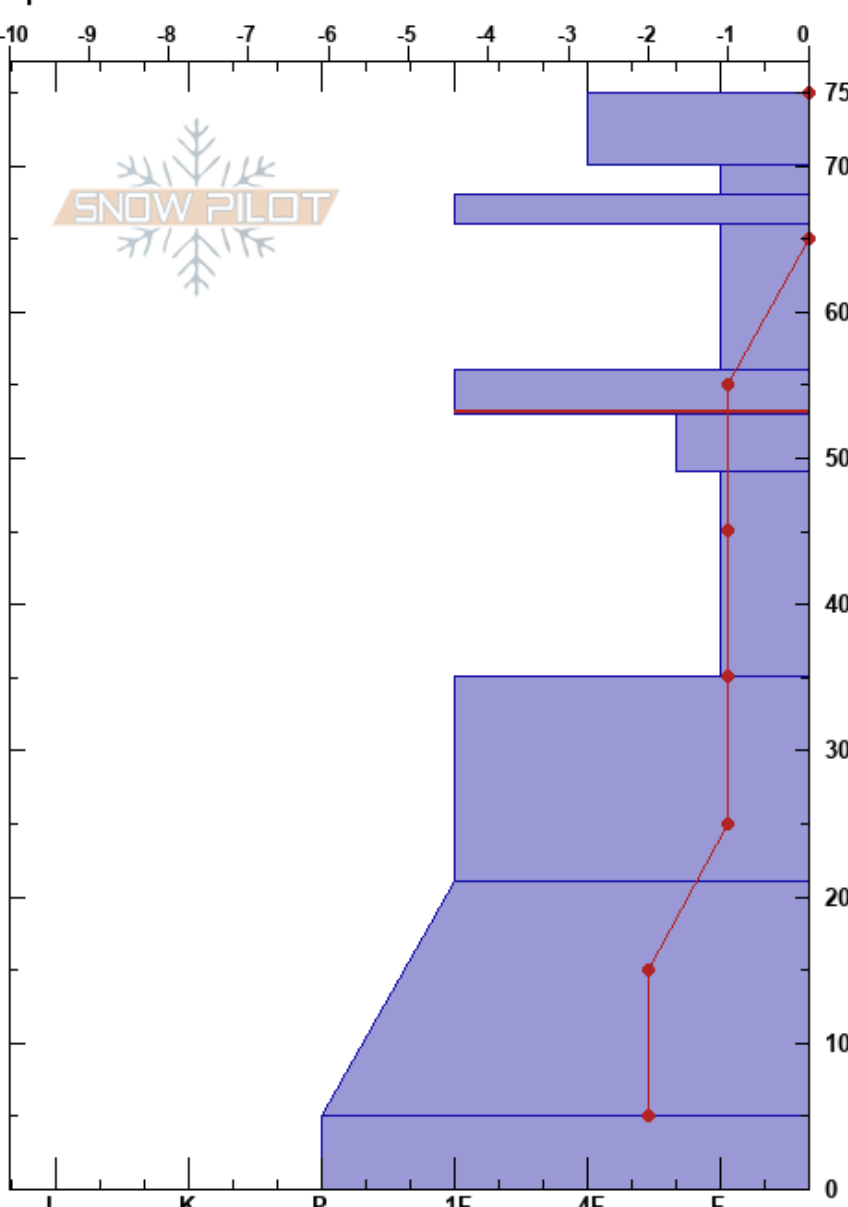

Tamarack North  
 Mount Rose  
 NV  
 Elevation: 8584 ft  
 Aspect: 340°  
 Specifics:

Sarah Newsome  
 01/10/2017 - 1:45pm  
 Co-ord: 39.32539N, -119.90891W  
 Slope Angle:  
 Wind Loading: yes

Stability:  
 Air Temperature: 0°C  
 Sky Cover: OVC  
 Precipitation: NO  
 Wind: SW Light Breeze

HS: 75  
 PF: 13  
 56-53cm: Problematic layer

Form	Crystal Size	Moisture	$\rho$ kg/m <sup>3</sup>	Stability tests & Layer comments
=	1-0.5			
∅	1			
∅∅	0.5			
•	1	W		
∅	1-2			← ECTN11 @53cm
∅	1-2			← CT9, SC @49cm
∅				← CT2, SC @44cm
∅	1-2			
∅	1-3			
•				