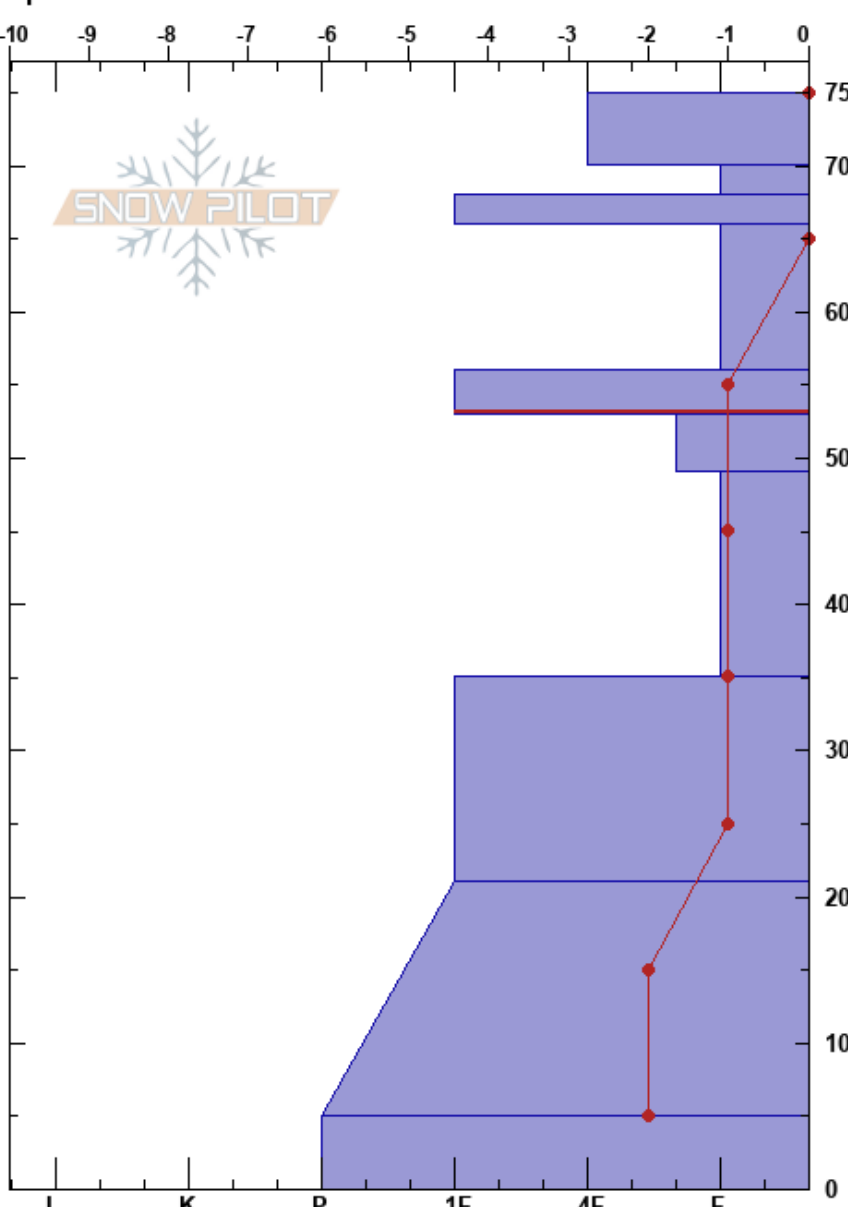

Tamarack North
 Mount Rose
 NV
 Elevation: 8584 ft
 Aspect: 340°
 Specifics:

Sarah Newsome
 01/10/2017 - 1:45pm
 Co-ord: 39.32539N, -119.90891W
 Slope Angle:
 Wind Loading: yes

Stability:
 Air Temperature: 0°C
 Sky Cover: OVC
 Precipitation: NO
 Wind: SW Light Breeze

HS: 75
 PF: 13
 56-53cm: Problematic layer

Form	Crystal		Moisture	ρ kg/m ³	Stability tests & Layer comments
	Size				
=	1-0.5				
∅	1				
∅∅	0.5				
●	1		W		
∅	1-2				← ECTN11 @53cm
∅	1-2				← CT9, SC @49cm
∅					← CT2, SC @44cm
∅	1-2				
∅	1-3				
●					