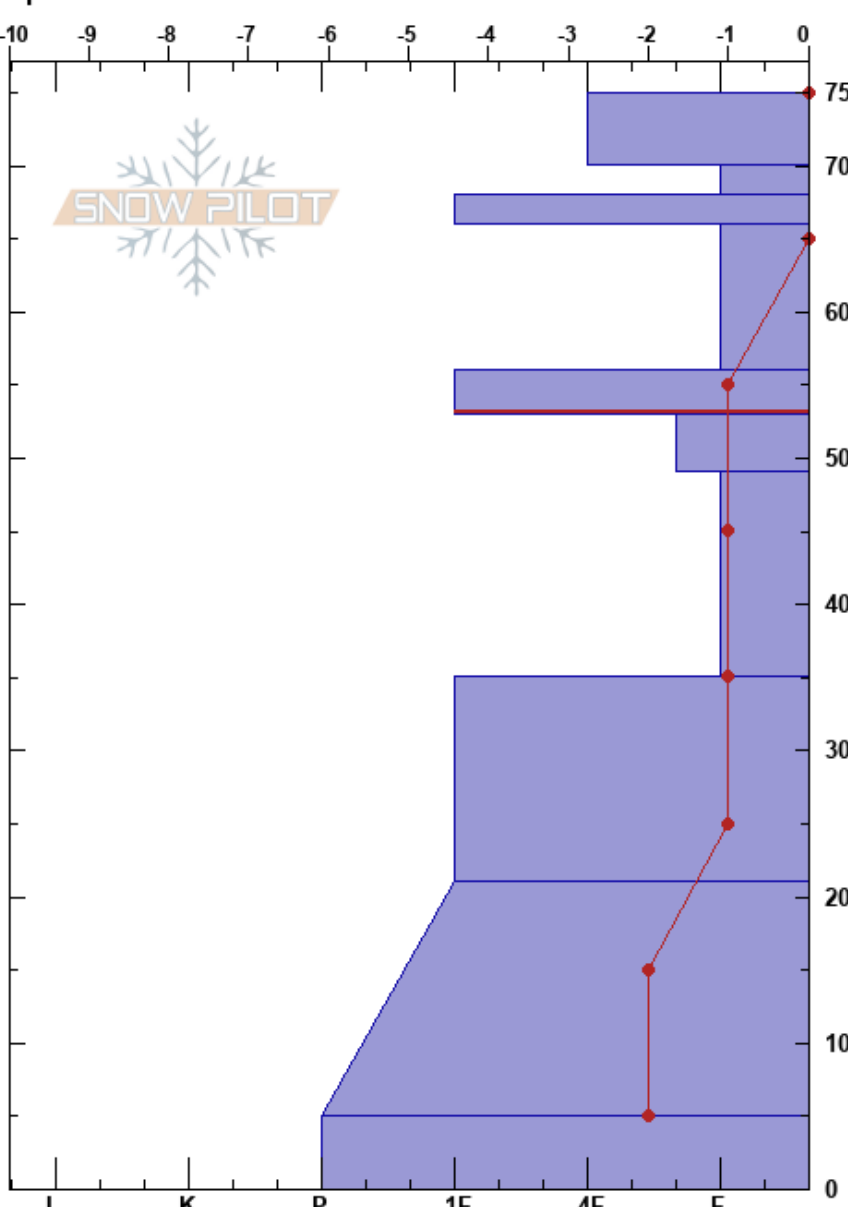

Tamarack North
 Mount Rose
 NV
 Elevation: 8584 ft
 Aspect: 340°
 Specifics:

Sarah Newsome
 01/10/2017 - 1:45pm
 Co-ord: 39.32539N, -119.90891W
 Slope Angle:
 Wind Loading: yes

Stability:
 Air Temperature: 0°C
 Sky Cover: OVC
 Precipitation: NO
 Wind: SW Light Breeze

Layer Notes:
 HS: 75
 PF: 13
 56-53cm: Problematic layer

Form	Crystal Size	Moisture	ρ kg/m ³	Stability tests & Layer comments
=	1-0.5			
∅	1			
∅∅	0.5			
●	1	W		
∅	1-2			← ECTN11 @53cm
∅	1-2			← CT9, SC @49cm
∅				← CT2, SC @44cm
∅	1-2			
∅	1-3			
●				