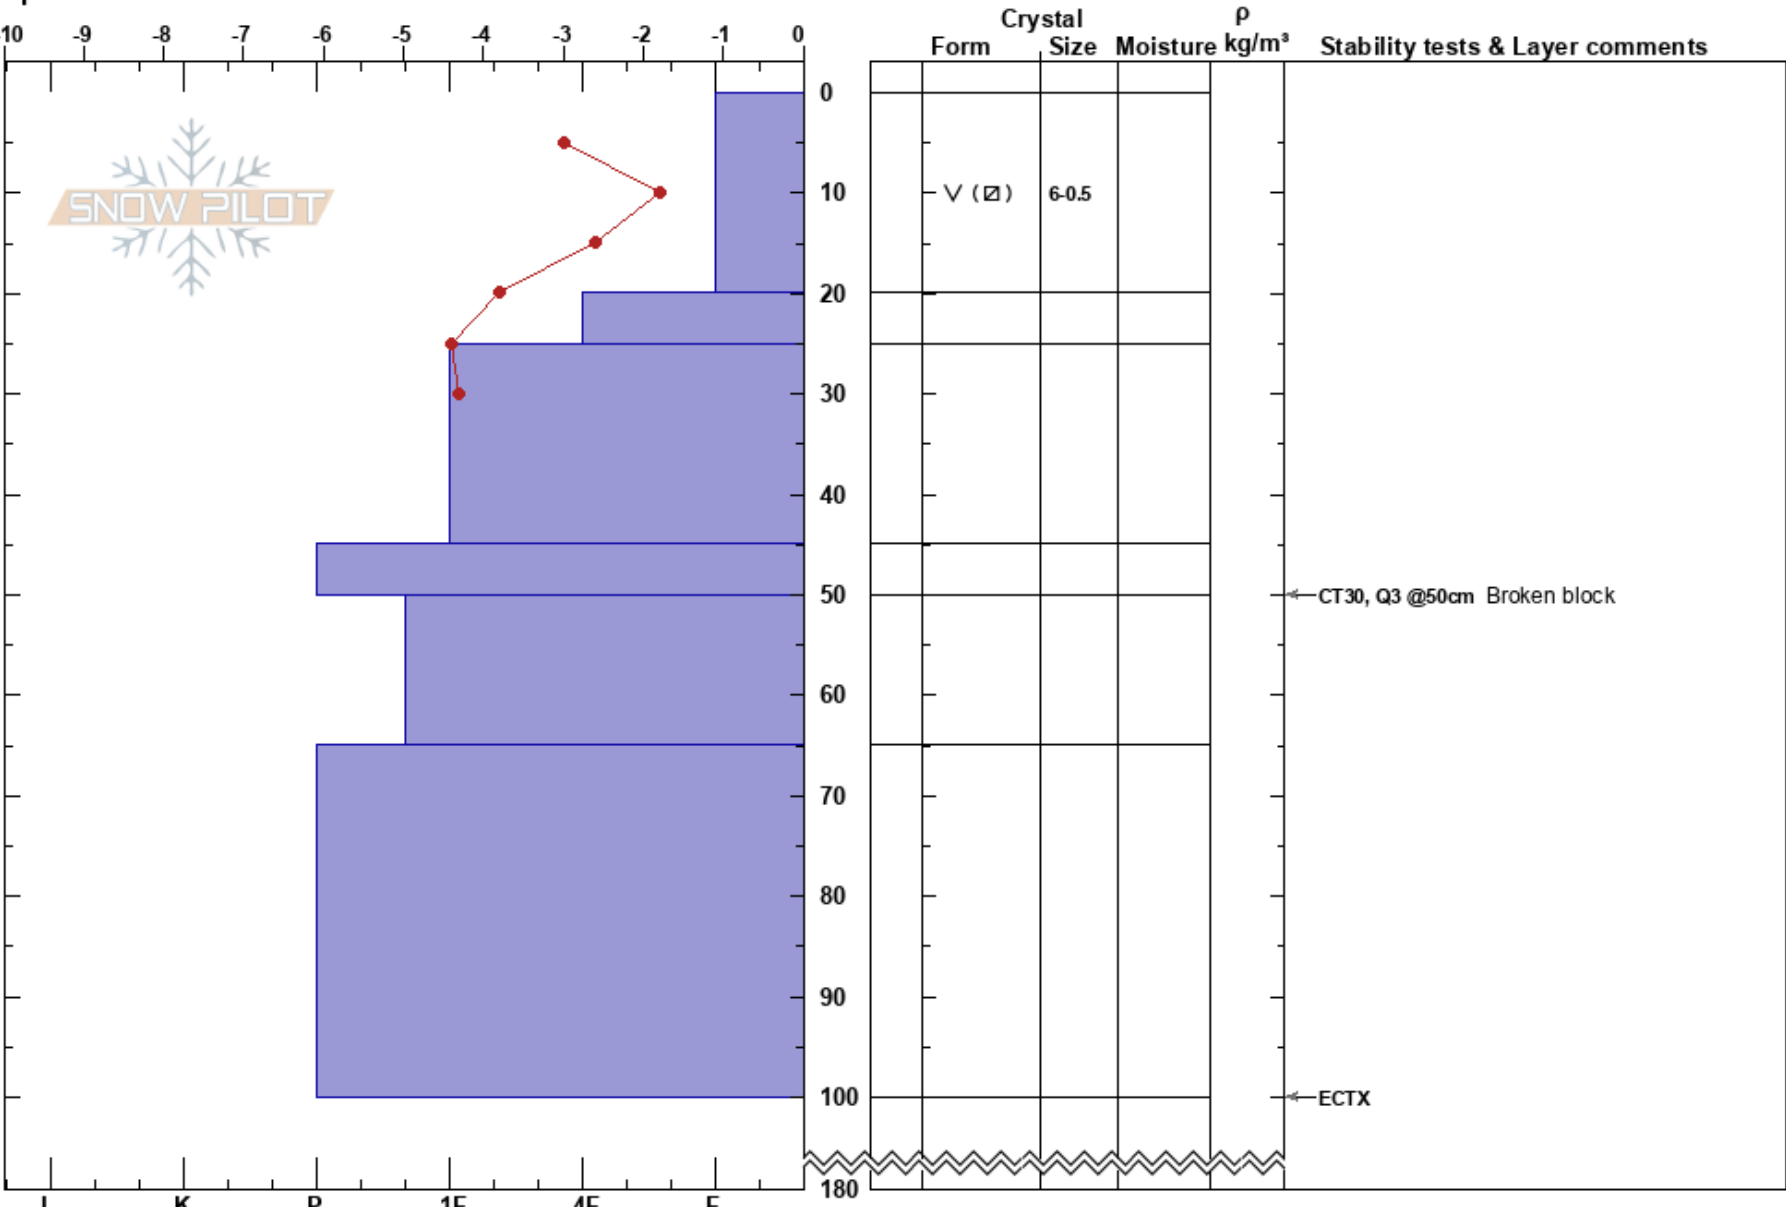

Hidden Valley
 Front Range
 CO
Elevation: 11000 ft
Aspect: 98°
Specifics:

Pedro Rodriguez
 01/15/2017 - 2:00pm
Co-ord: 13S 442415E 4471455N
Slope Angle: 21°
Wind Loading:

Stability: **HS:** 180 **Layer Notes:**
Air Temperature: -4°C **PS:** 20 25-45cm: Problematic layer
Sky Cover: SCT
Precipitation: NO
Wind: Calm