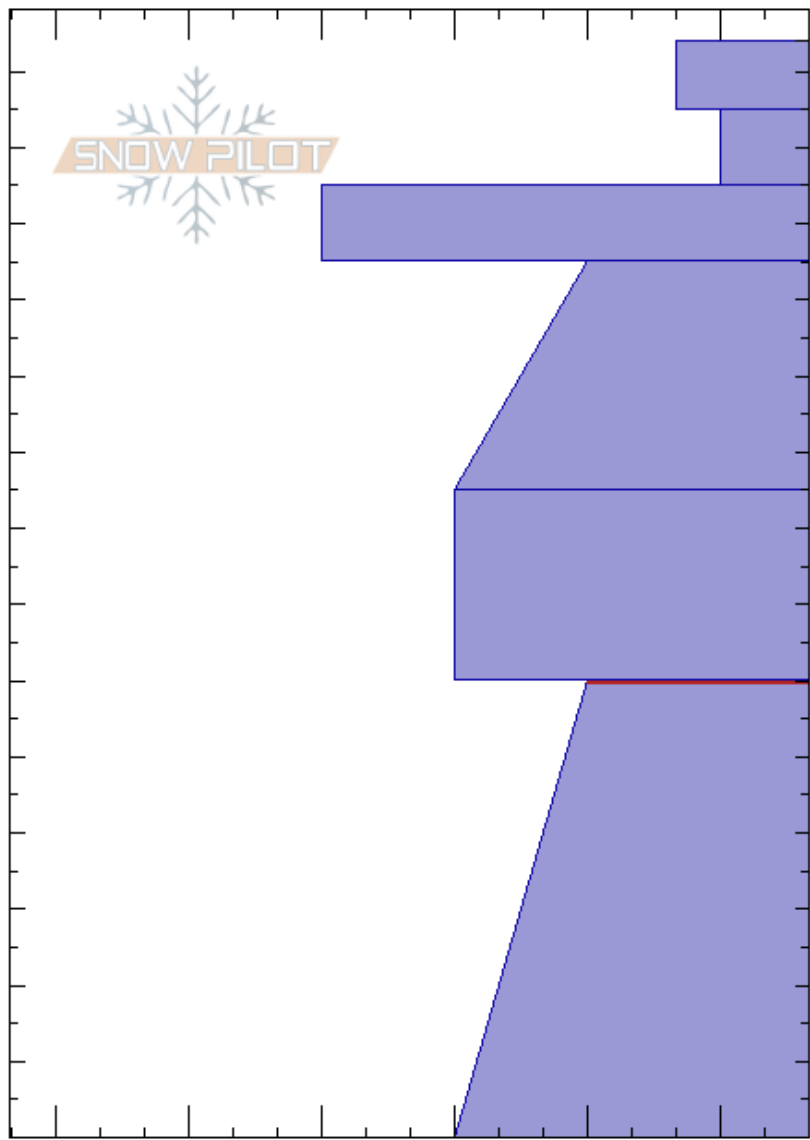

PF: 20

60-0cm: Problematic layer

MT

Co-ord: 47.03969N, -113.97987W

Sky Cover: OVC

Elevation: 7700 ft

Slope Angle: 20°

Precipitation: S-1

Aspect: 80°

Wind Loading: previous

Wind: SW Moderate

Specifics: Collapsing, localized; Cracking

Height (cm)	Crystal		Moisture	ρ kg/m ³	Stability tests & Layer comments
	Form	Size			
144					
140	+ (V)				
130	/				← ECTN1 @135cm
120	•				
110					
100	⊖				
90					
80					
70	•				
60					
50					
40					
30	□	2.4			
20					
10					
0					