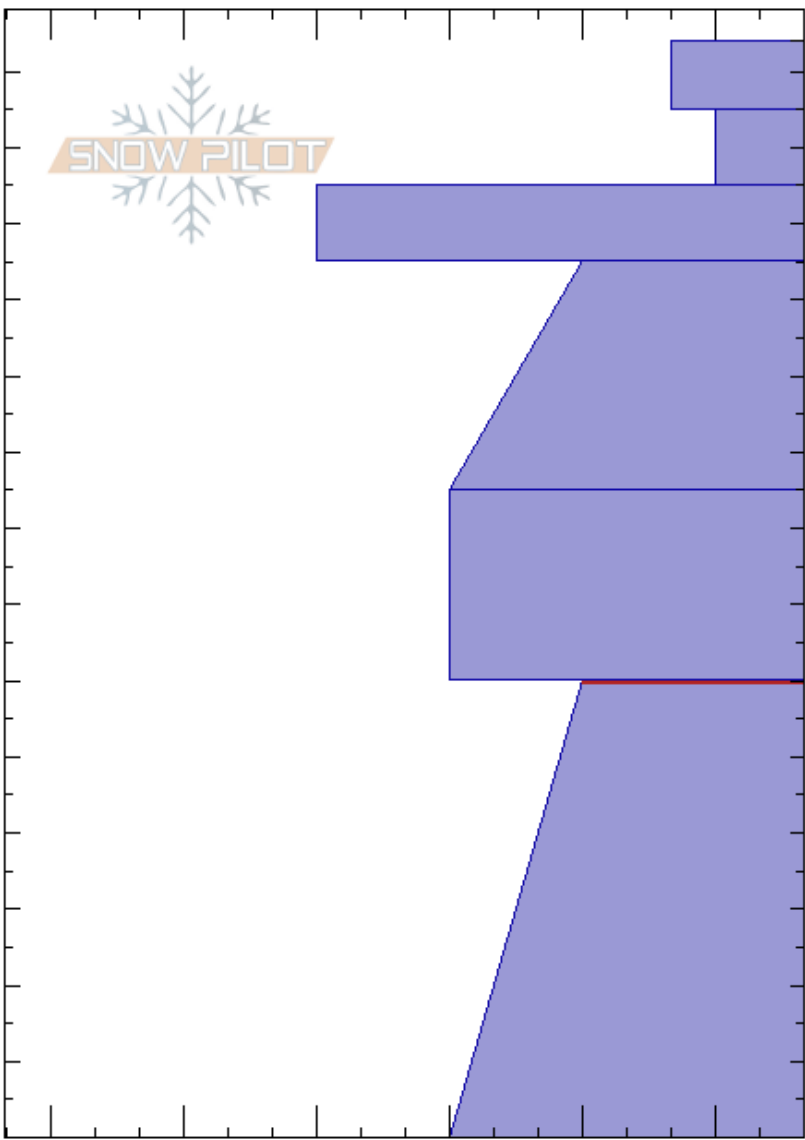

PF: 20

60-0cm: Problematic layer

MT

Co-ord: 47.03969N, -113.97987W

Sky Cover: OVC

Elevation: 7700 ft

Slope Angle: 20°

Precipitation: S-1

Aspect: 80°

Wind Loading: previous

Wind: SW Moderate

Specifics: Collapsing, localized; Cracking

Height (cm)	Crystal		Moisture	ρ kg/m ³	Stability tests & Layer comments
	Form	Size			
144					
140	+ (V)				
130	/				← ECTN1 @135cm
120	•				
110					
100	⊖				
90					
80					
70	•				
60					
50					
40					
30	□	2.4			
20					
10					
0					