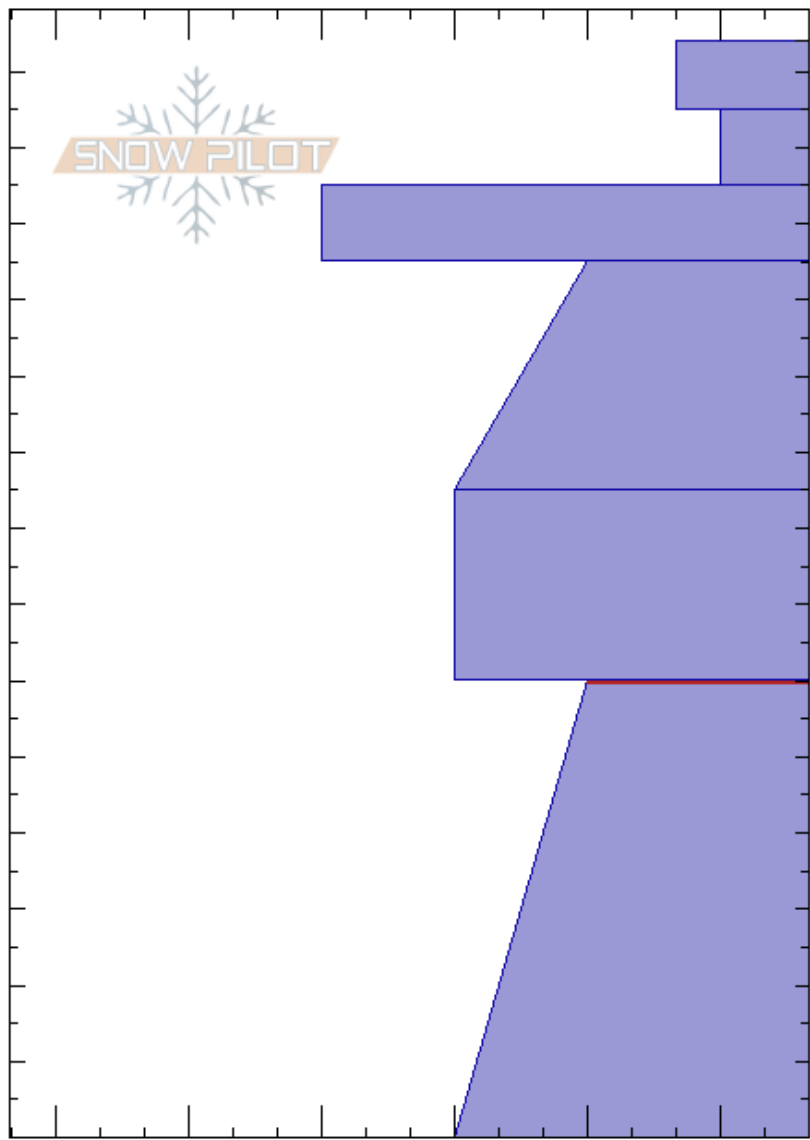

PF: 20

60-0cm: Problematic layer

MT

Co-ord: 47.03969N, -113.97987W

Sky Cover: OVC

Elevation: 7700 ft

Slope Angle: 20°

Precipitation: S-1

Aspect: 80°

Wind Loading: previous

Wind: SW Moderate

Specifics: Collapsing, localized; Cracking

Crystal Form	Crystal Size	Moisture	ρ kg/m ³	Stability tests & Layer comments
+ (V)				
/				← ECTN1 @135cm
•				
⊖				
•				
□	2.4			