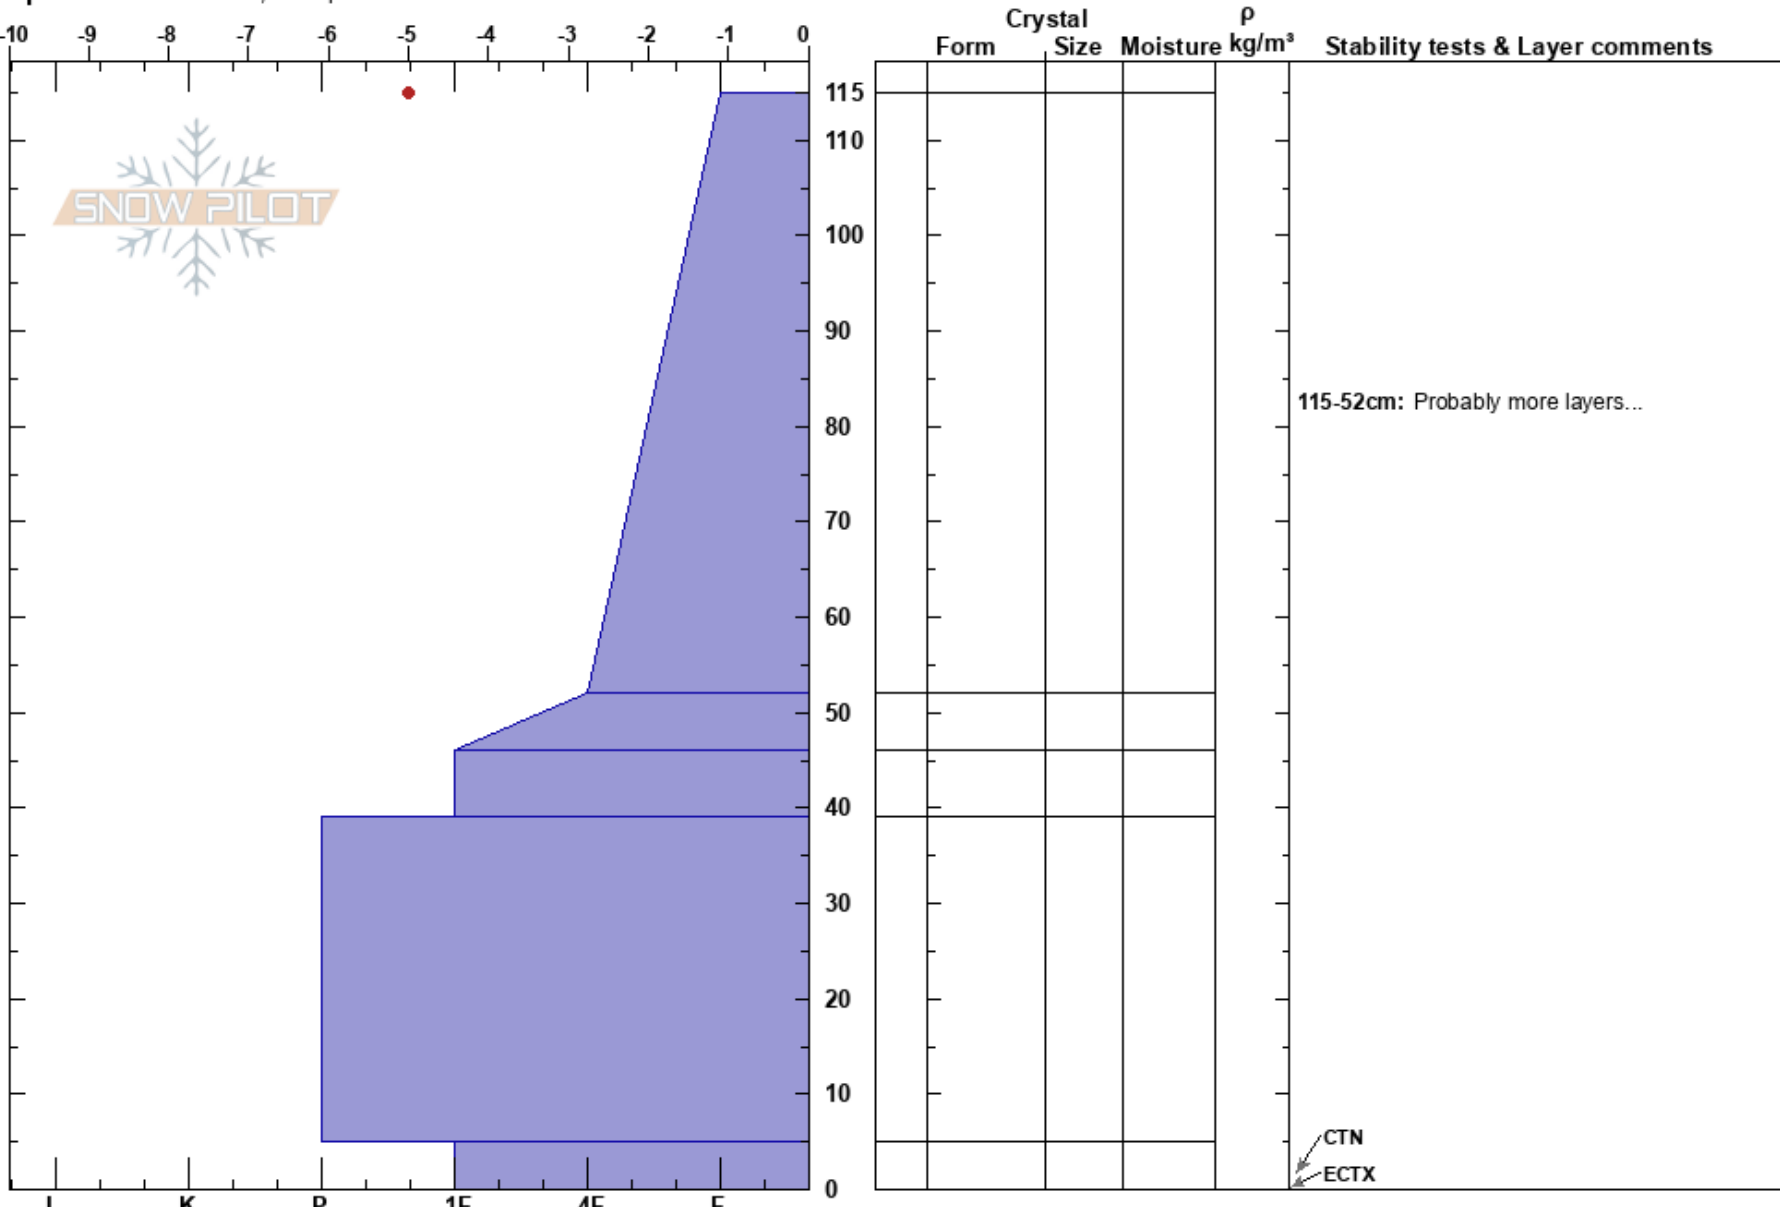

Cardiff Practice Pit  
 Central Wasatch  
 UT  
 Elevation: 9537 ft  
 Aspect: NW  
 Specifics: Practice Pit; Poor pit location

Ethan Judd  
 01/03/2019 - 12:10pm  
 Co-ord: 40.59910N, -111.65559E  
 Slope Angle: 24°  
 Wind Loading: no

Stability: **HS: 115**  
 Air Temperature: 2°C PF: 60  
 Sky Cover: FEW  
 Precipitation: NO  
 Wind: SW Light Breeze  
 115-52cm: Probably more layers...  
 5-0cm: Problematic layer

**Notes:** Poor pit location because one side of pit was 115 cm deep and other side was 94 cm deep. Also, there were some rocks at the base of the pit. Small, but they interfered with some measurements