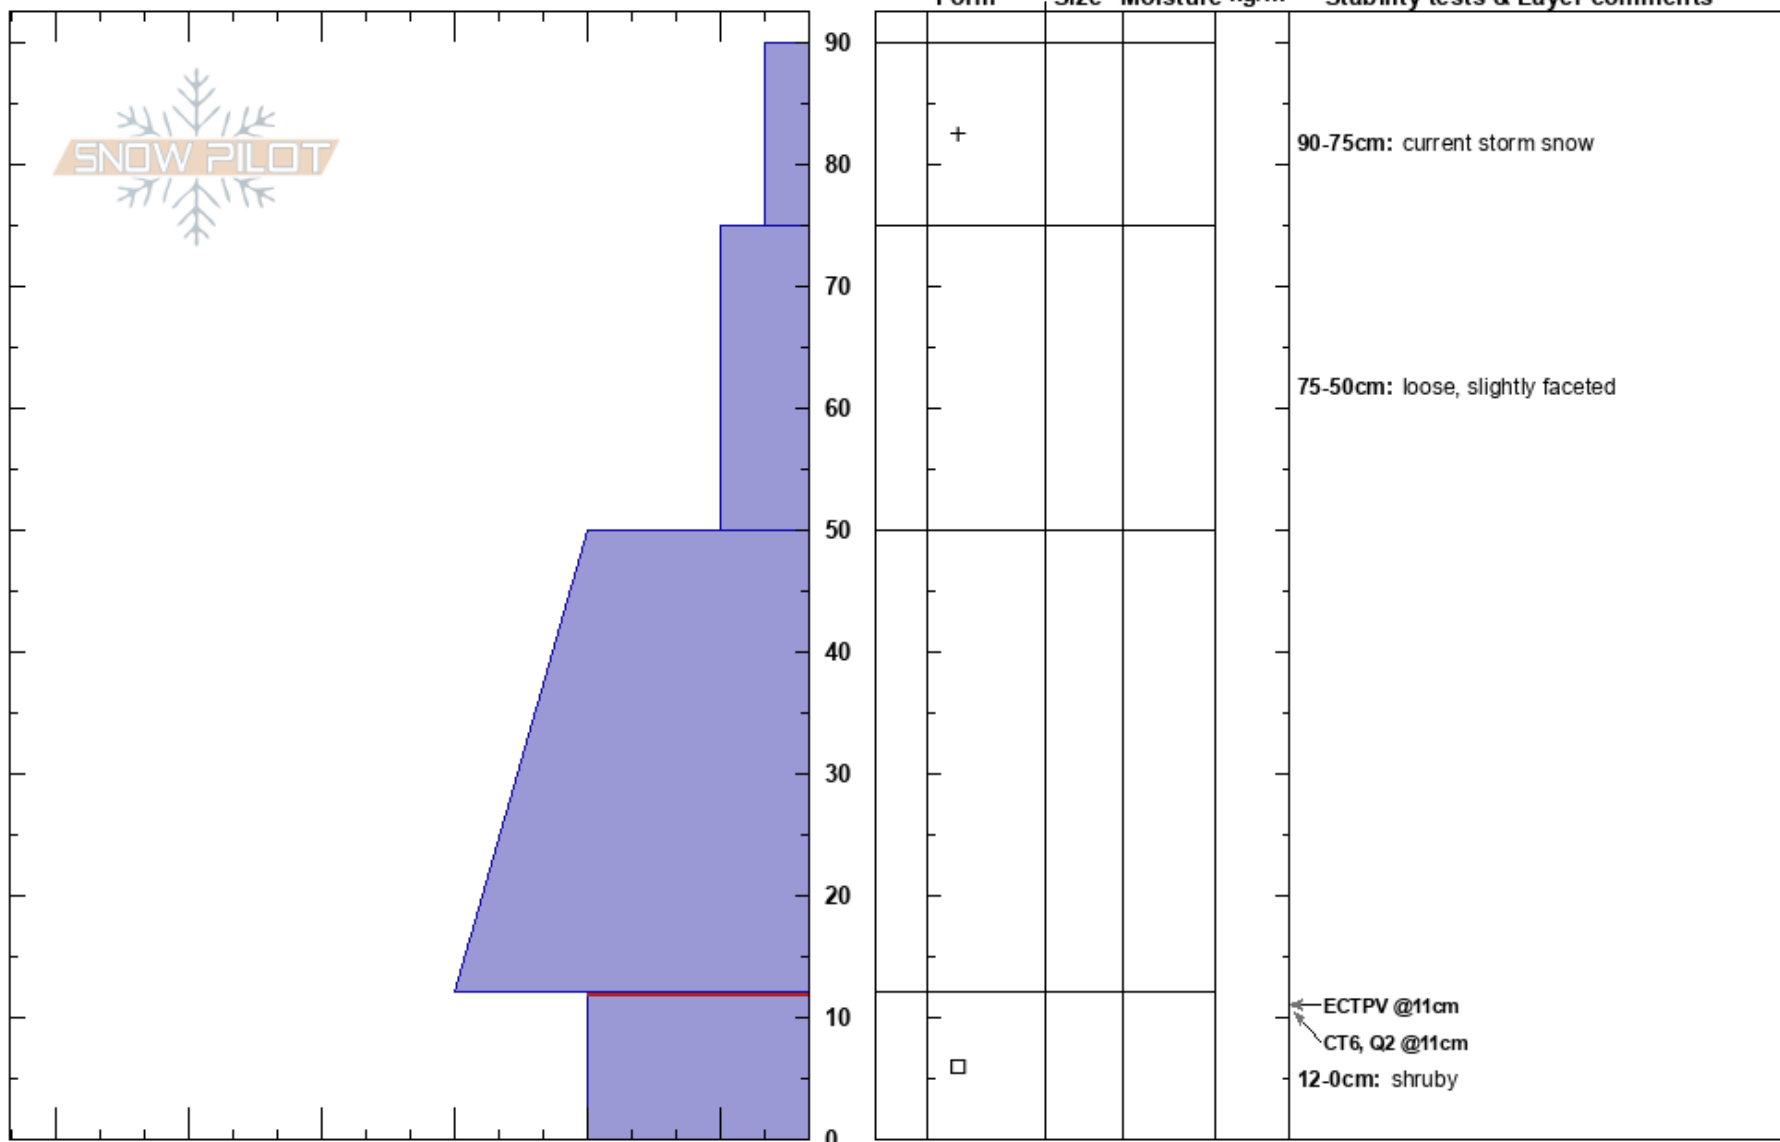

Butler trailhead
 Wasatch Range
 UT
Elevation: 7161 ft
Aspect: 70°
Specifics: Poor pit location

Evelyn Lees
 01/06/2019 - 10:45am
Co-ord: 40.64980N, -111.66215W
Slope Angle: 27°
Wind Loading:

Stability:
Air Temperature:
Sky Cover: OVC
Precipitation: S2
Wind:

HS: 90
PF: 57
Layer Notes:
 90-75cm: current storm snow
 75-50cm: loose, slightly faceted
 12-0cm: shrubby
 12-0cm: Problematic layer

Notes: Small intermittent shrubs at base of pit breaking up basal facet layer. No rain here. 50 - 75 cm layer may have been weak layer for yesterday's avalanches at higher elevations. Lacking a slab here, no wind load, not enough new snow.