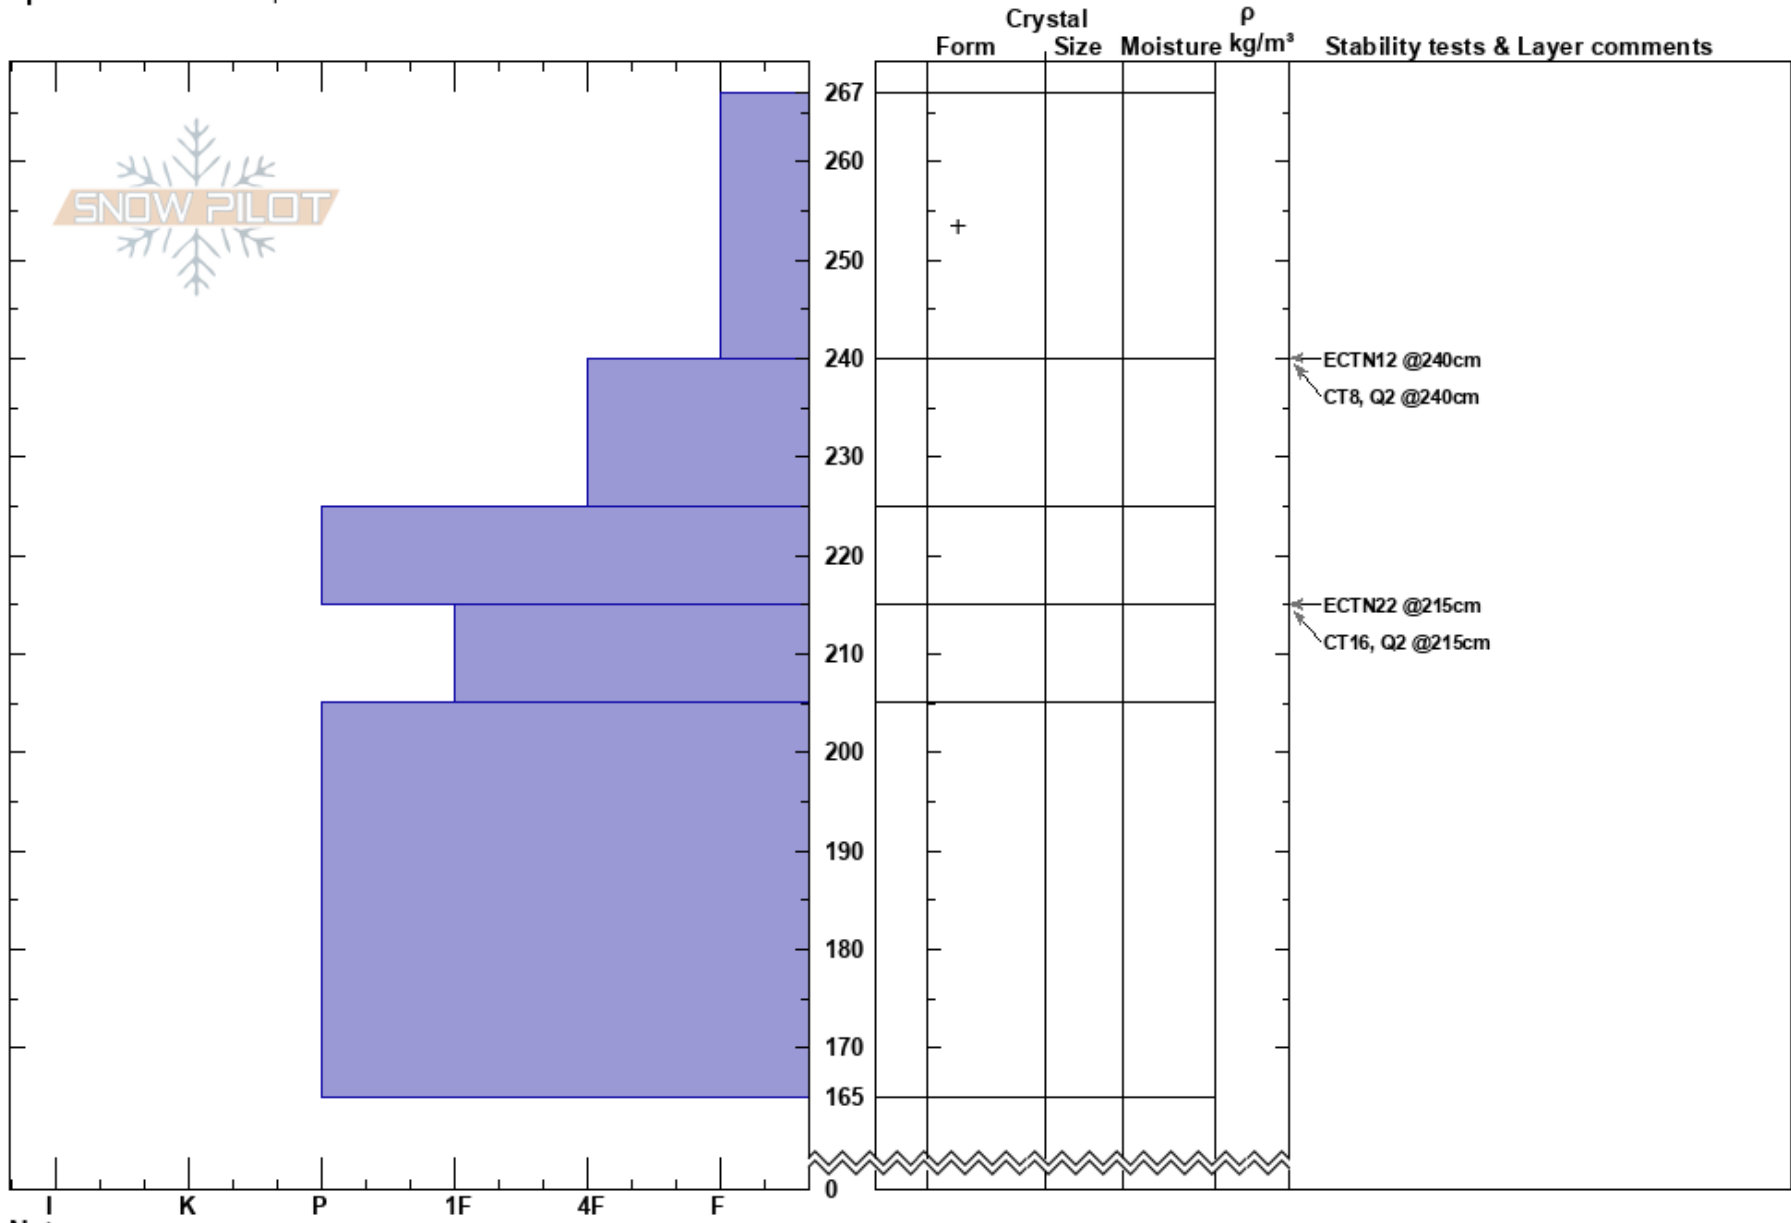

West Ridge Top Notch
 Absaroka
 WY
Elevation: 9566 ft
Aspect: 70°
Specifics: We skied slope

Sarah Strehle
 01/15/2017 - 3:30pm
Co-ord: 44.45980N, -110.15636W
Slope Angle: 30°
Wind Loading: previous

Stability: Good **HS:** 267 **Layer Notes:**
Air Temperature: -3°C **PS:** 15
Sky Cover: CLR
Precipitation: NO
Wind: W Calm