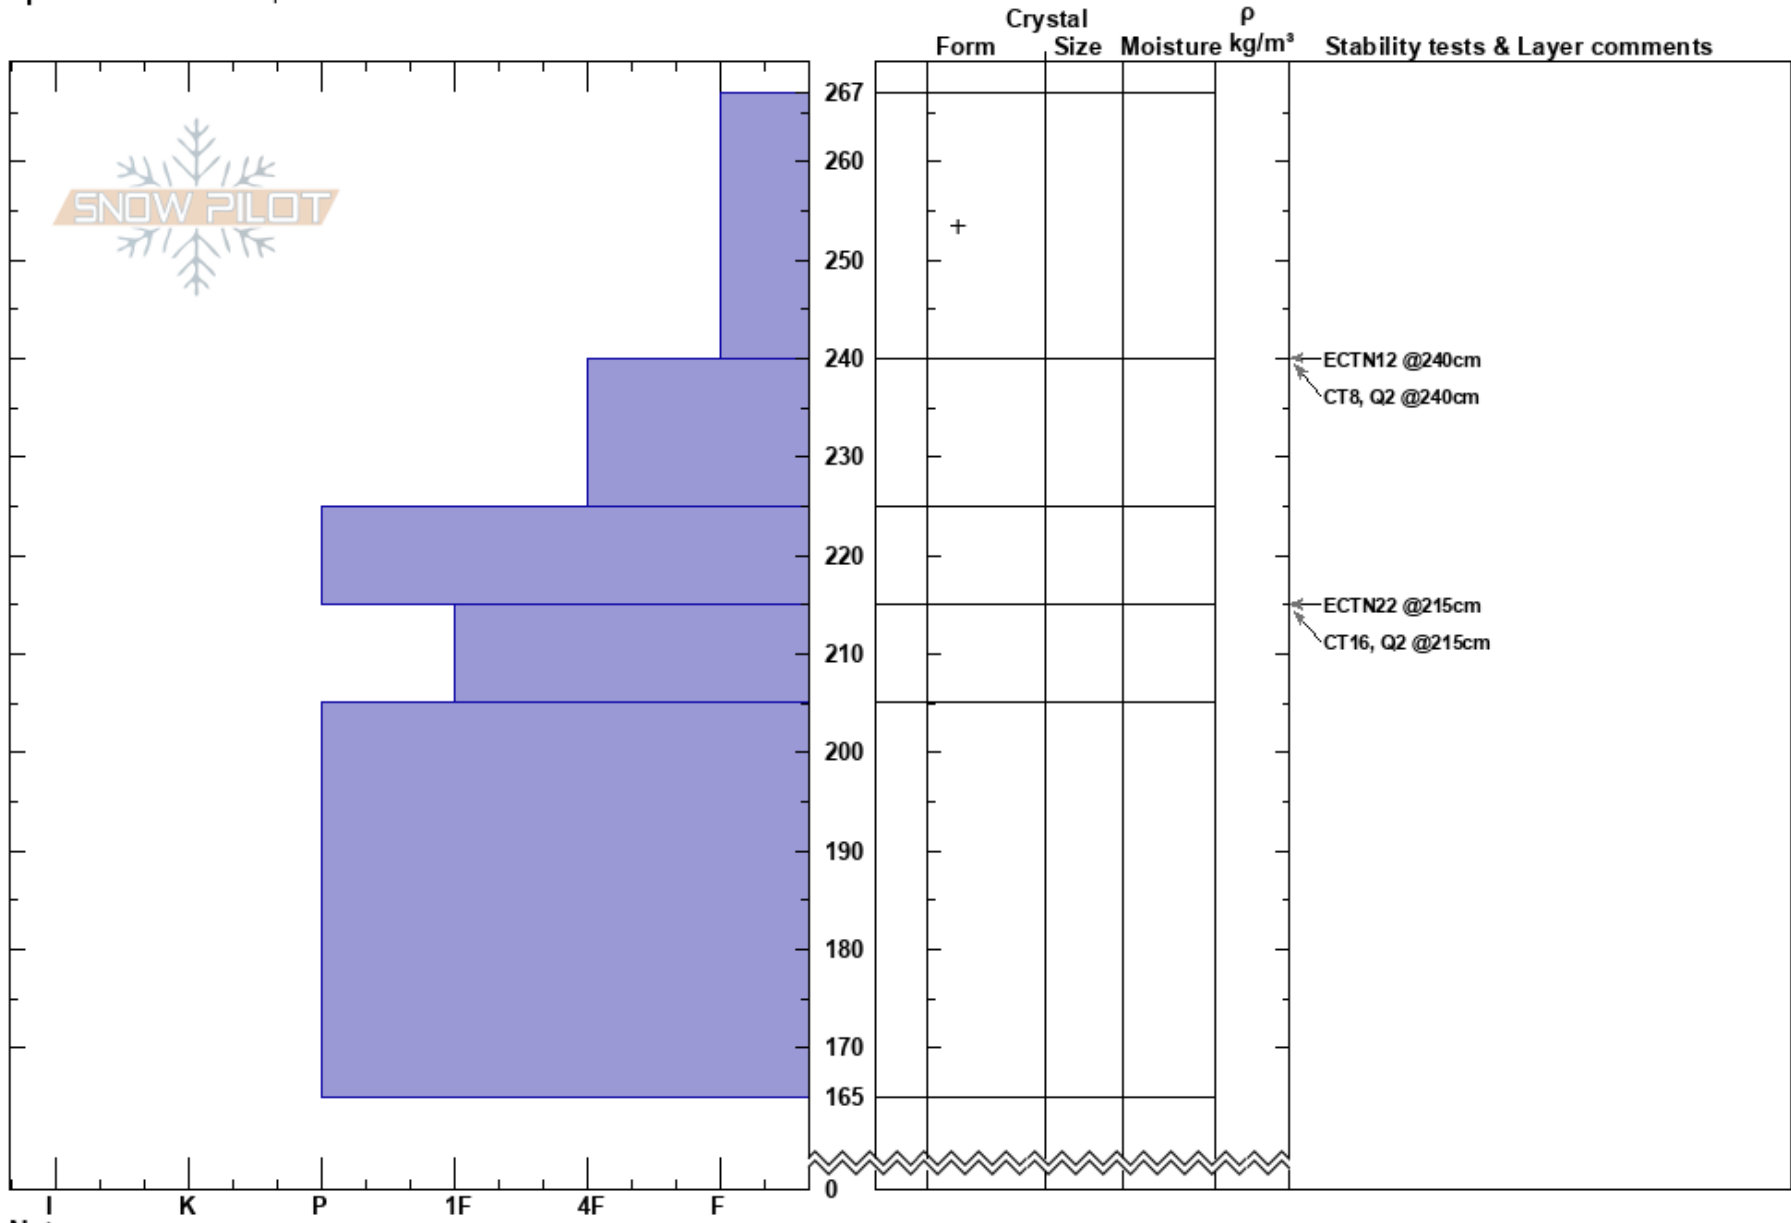

West Ridge Top Notch  
 Absaroka  
 WY  
**Elevation:** 9566 ft  
**Aspect:** 70°  
**Specifics:** We skied slope

Sarah Strehle  
 01/15/2017 - 3:30pm  
**Co-ord:** 44.45980N, -110.15636W  
**Slope Angle:** 30°  
**Wind Loading:** previous

**Stability:** Good **HS:**267 **Layer Notes:**  
**Air Temperature:** -3°C **PS:** 15  
**Sky Cover:** CLR  
**Precipitation:** NO  
**Wind:** W Calm

Notes: