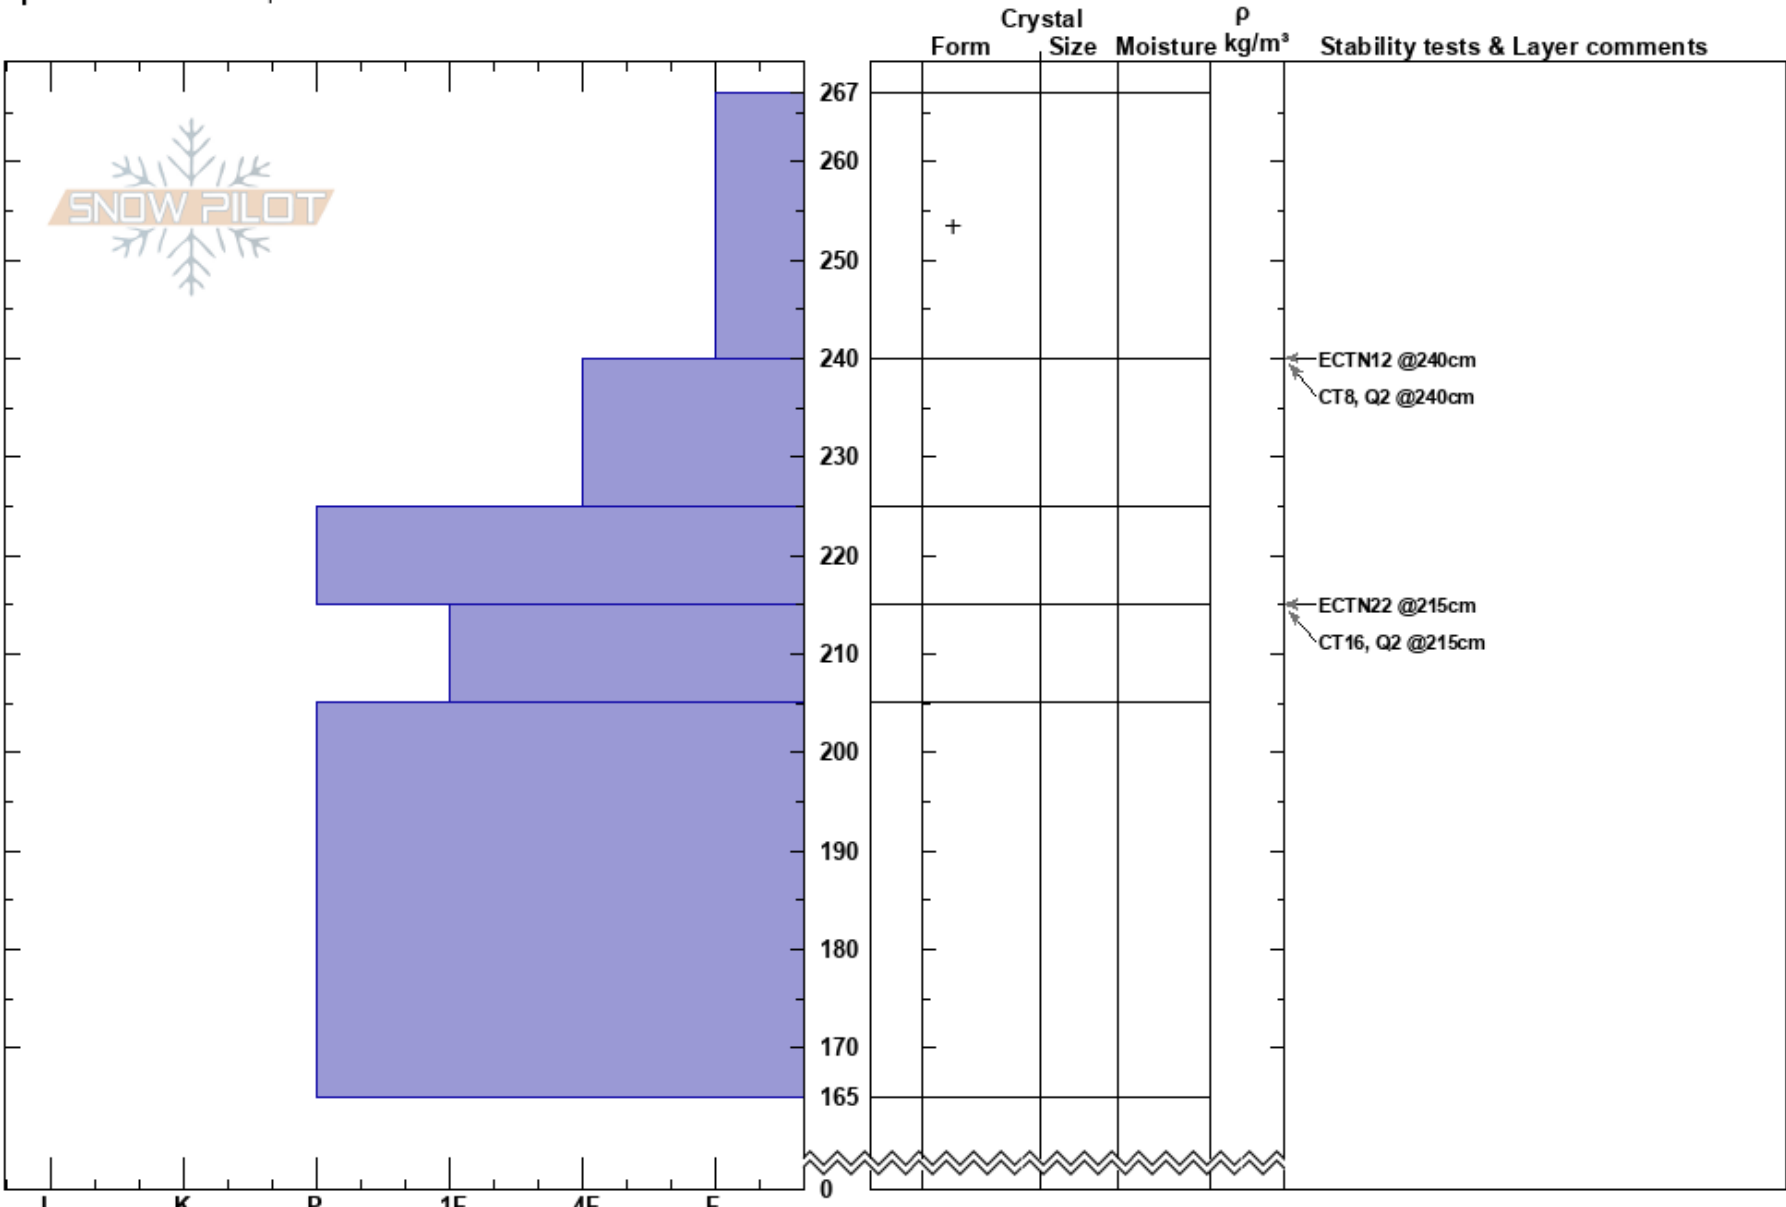

West Ridge Top Notch  
 Absaroka  
 WY  
**Elevation:** 9566 ft  
**Aspect:** 70°  
**Specifics:** We skied slope

Sarah Strehle  
 01/15/2017 - 3:30pm  
**Co-ord:** 44.45980N, -110.15636W  
**Slope Angle:** 30°  
**Wind Loading:** previous

**Stability:** Good  
**Air Temperature:** -3°C  
**Sky Cover:** CLR  
**Precipitation:** NO  
**Wind:** W Calm

**HS:** 267  
**PS:** 15  
**Layer Notes:**

**Notes:**