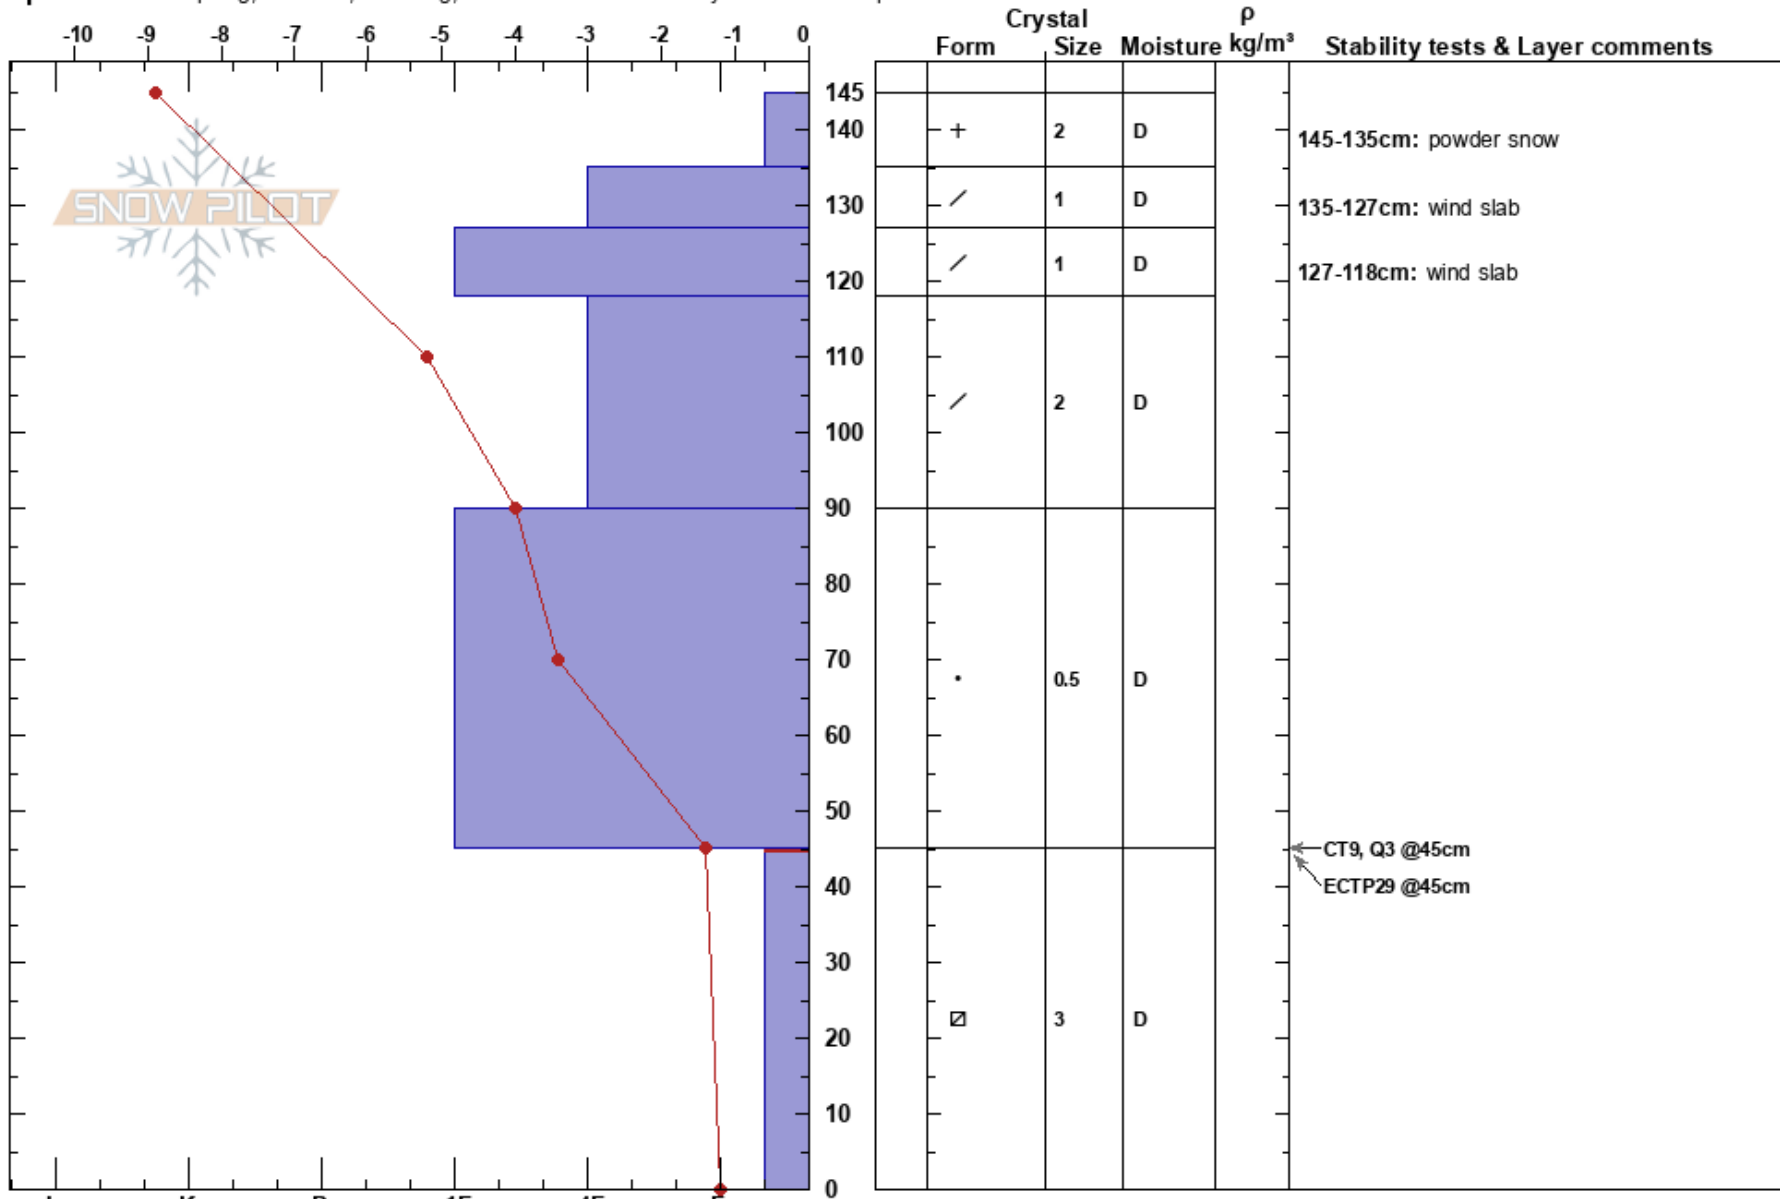

145-135cm: powder snow

Bulgaria
Co-ord: 42.20922N, 23.32723E

Sky Cover: CLR

135-127cm: wind slab

Elevation: 2300 m

Slope Angle: 30°

Precipitation: NO

127-118cm: wind slab

Aspect: NW

Wind Loading:

Wind: Calm

45-0cm: Problematic layer

Specifics: Collapsing, localized; Cracking; Recent avalanche activity on different slopes

Notes: powder snow on top of slabs from vry strong SW winds from a day before. Not so wind-loaded location;