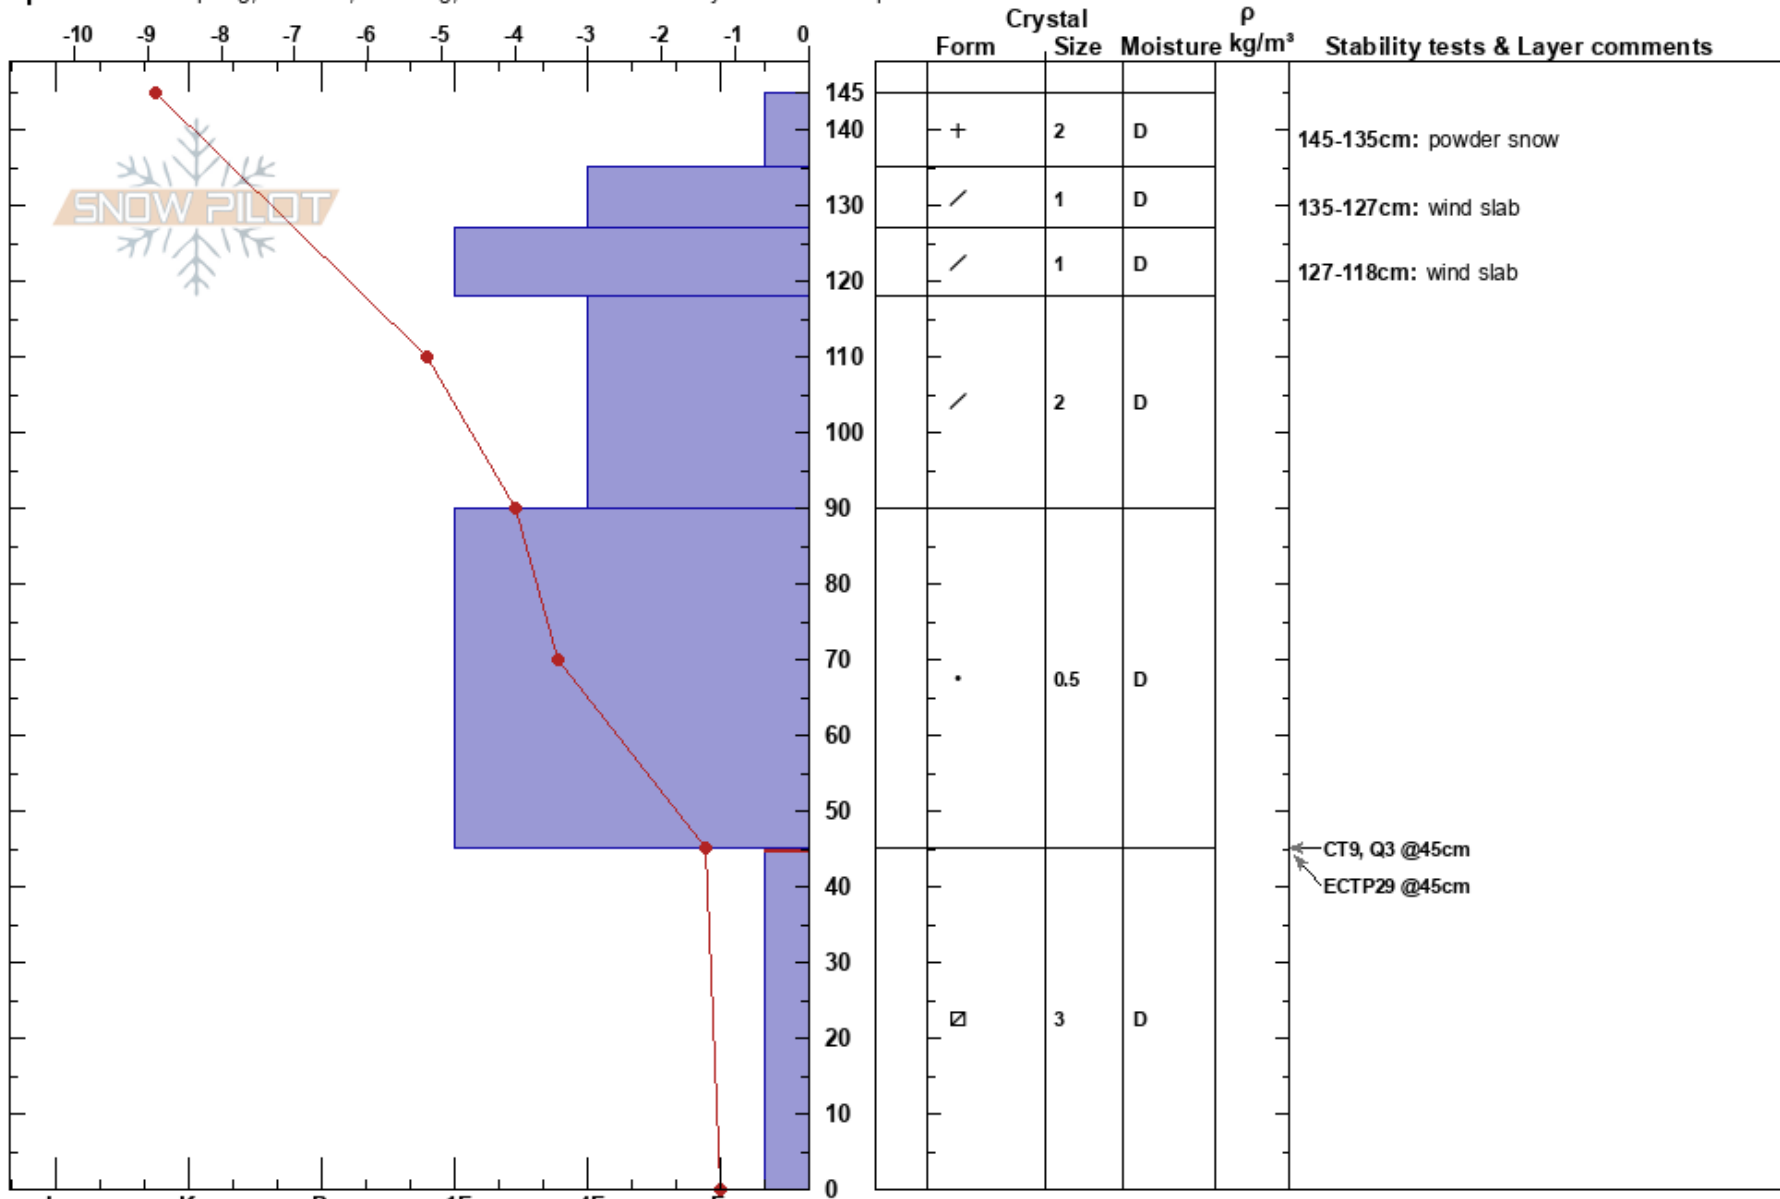

145-135cm: powder snow

Bulgaria Co-ord: 42.20922N, 23.32723E

Sky Cover: CLR

135-127cm: wind slab

Elevation: 2300 m

Slope Angle: 30°

Precipitation: NO

127-118cm: wind slab

Aspect: NW

Wind Loading:

Wind: Calm

45-0cm: Problematic layer

Specifics: Collapsing, localized; Cracking; Recent avalanche activity on different slopes

Notes: powder snow on top of slabs from vry strong SW winds from a day before. Not so wind-loaded location;