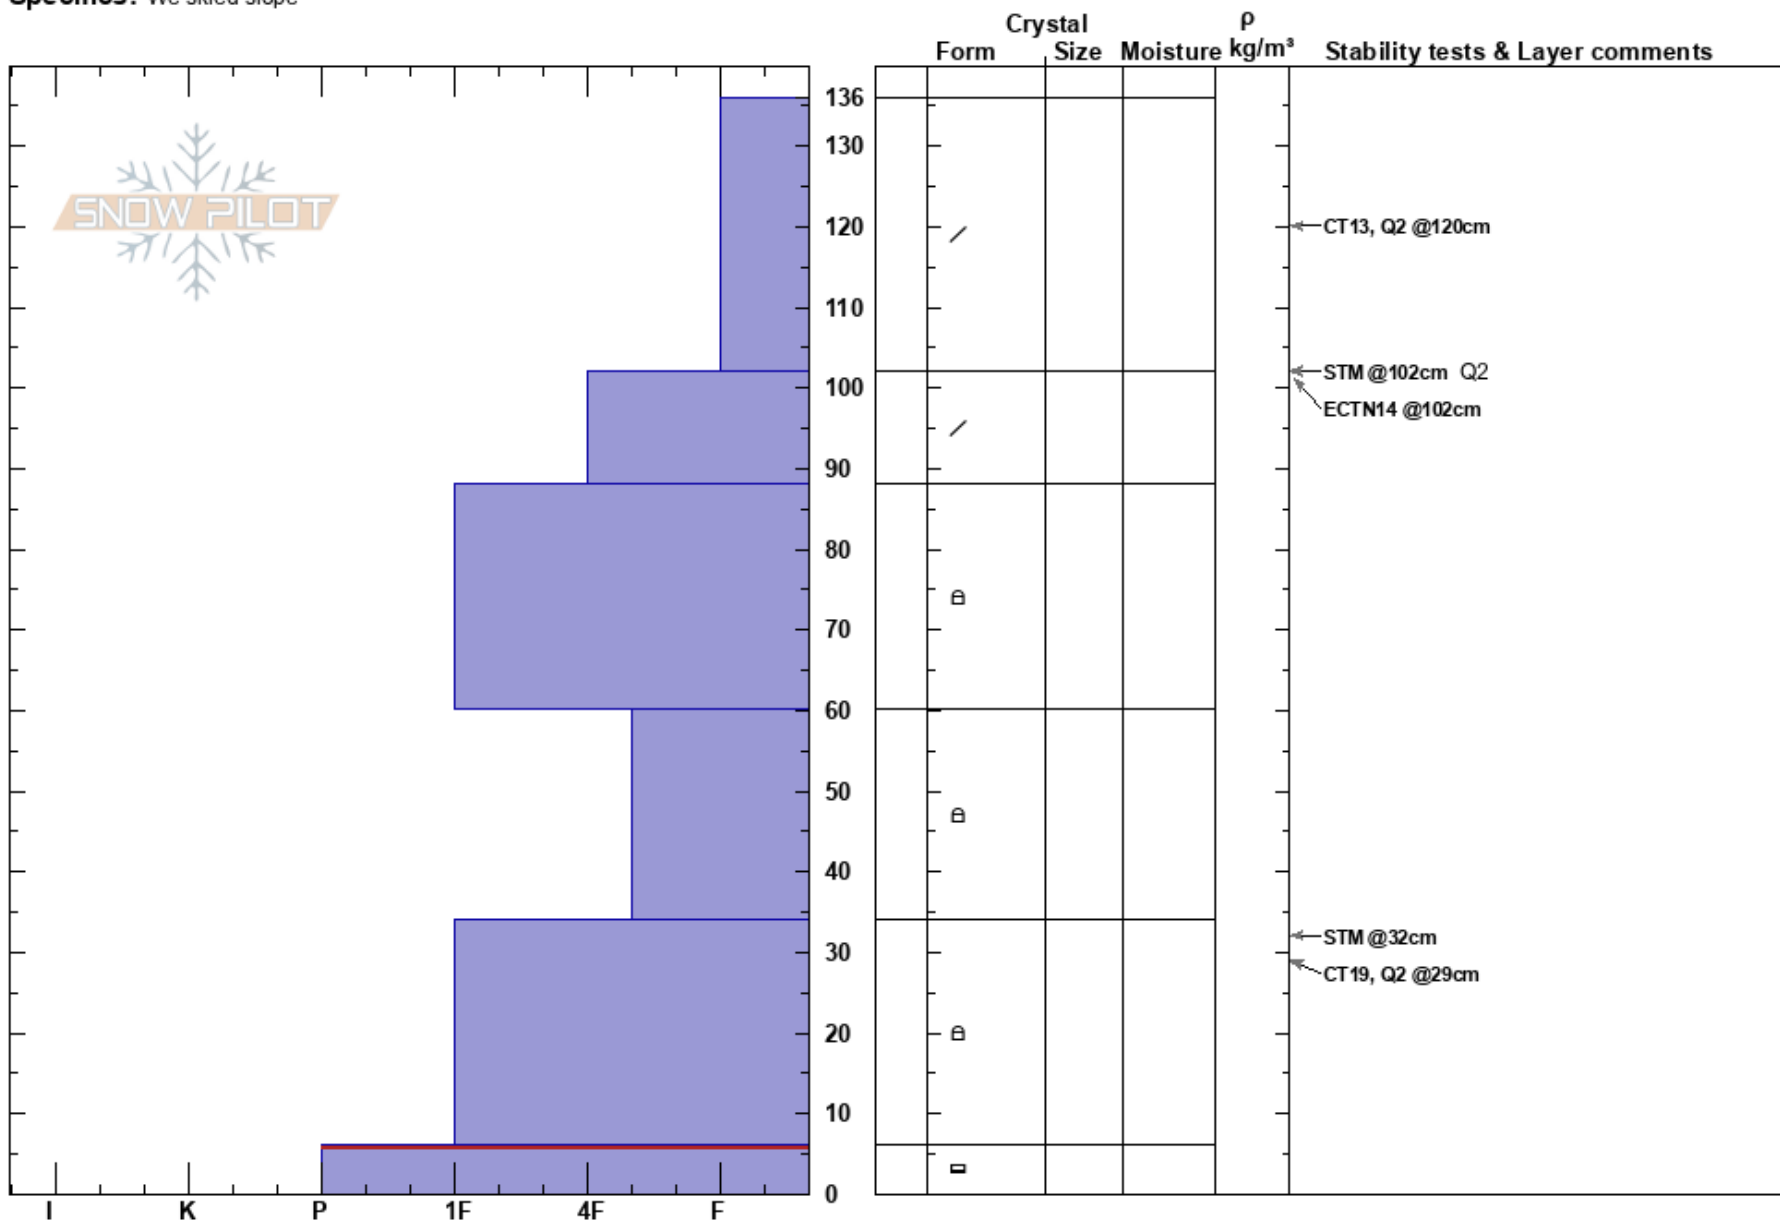

Avy 2 Wolverine BB
 Bridger Range
 MT
 Elevation: 7400 ft
 Aspect: NE
 Specifics: We skied slope

Noah Hitch
 01/15/2017 - 11:00am
 Co-ord: 45.83529N, -110.93318W
 Slope Angle: 33°
 Wind Loading: yes

Stability: Good
 Air Temperature: 24°F
 Sky Cover: FEW
 Precipitation: NO
 Wind: SW Light Breeze

HS: 136
 PF: 60
 6-0cm: Problematic layer

Layer Notes:

Notes: Lemons: Hardness steps between layers (F,4F,1F,4F-,1F,P), persistent facets within the bottom 30cm, weak layer within one meter of the surface.