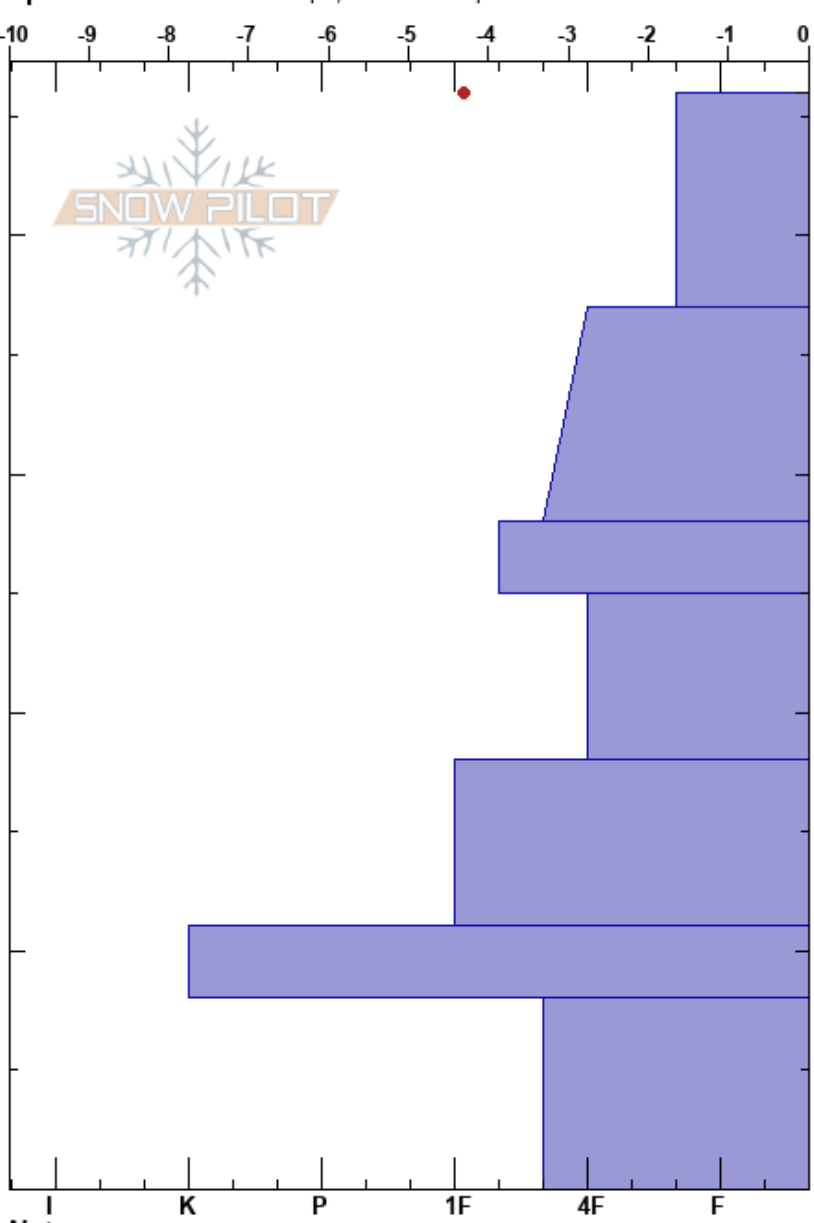

Fireplug  
 Carson Range  
 NV  
 Elevation: 8680 ft  
 Aspect: 320°

Brandon Schwartz  
 01/05/2019 - 10:45am  
 Co-ord: 39.32844N, -119.90667W  
 Slope Angle: 31°  
 Wind Loading: previous

Stability: Very Good  
 Air Temperature: -0.7°C  
 Sky Cover: SCT  
 Precipitation: NO  
 Wind: SW Moderate

HS:46  
 Layer Notes:

Specifics: Ski tracks on slope; We skied slope

Form	Crystal Size	Moisture	$\rho$ kg/m <sup>3</sup>	Stability tests & Layer comments
☐	1			
☐	1			
☐	1-3			← PST28/100 (SF) @28cm
☐	2			
☐	1-2			← PST45/100 (SF) @18cm
=				
☐ (♥)	2			ECTX 2x CT27, BRK @0cm uneven rocky ground CTN more uniform ground