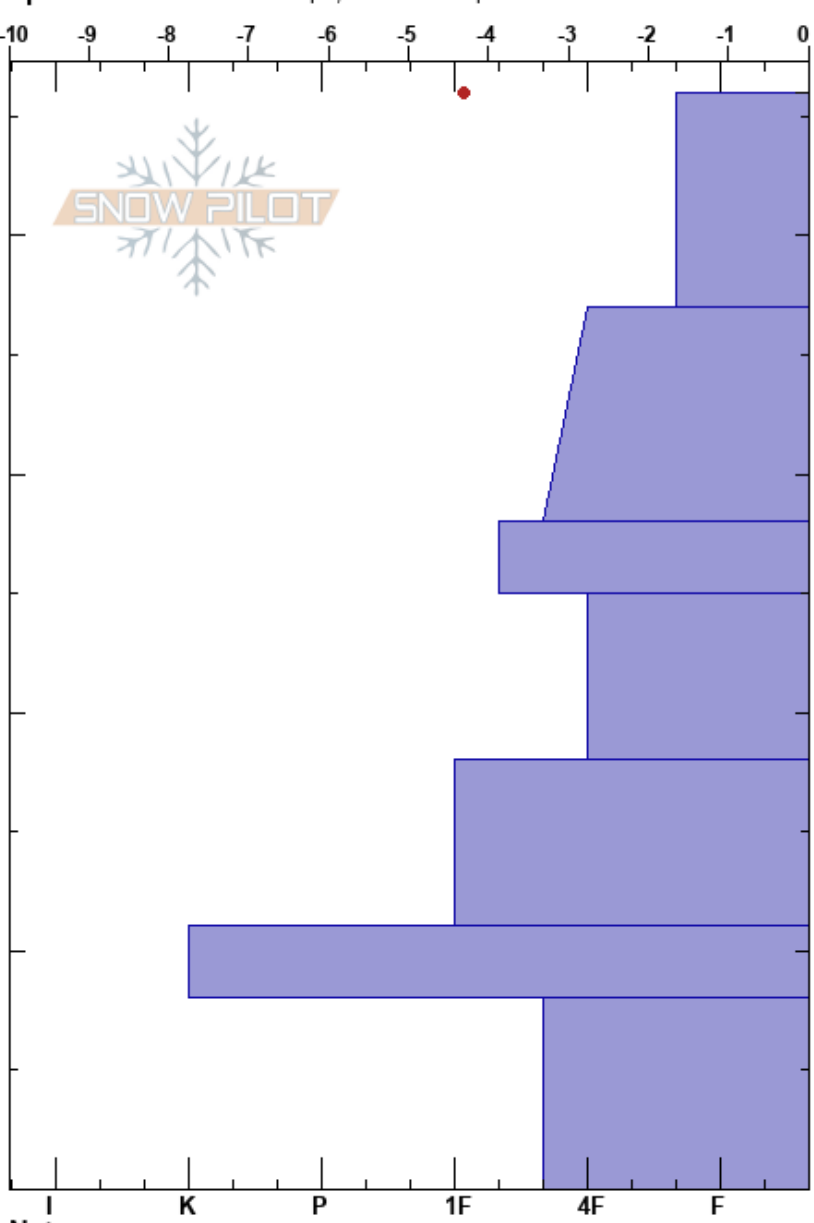

Fireplug  
 Carson Range  
 NV  
 Elevation: 8680 ft  
 Aspect: 320°  
 Specifics: Ski tracks on slope; We skied slope

Brandon Schwartz  
 01/05/2019 - 10:45am  
 Co-ord: 39.32844N, -119.90667W  
 Slope Angle: 31°  
 Wind Loading: previous

Stability: Very Good  
 Air Temperature: -0.7°C  
 Sky Cover: SCT  
 Precipitation: NO  
 Wind: SW Moderate

HS:46  
 Layer Notes:

Form	Crystal Size	Moisture	$\rho$ kg/m <sup>3</sup>	Stability tests & Layer comments
☐	1			
☐	1			
☐	1-3			← PST28/100 (SF) @28cm
☐	2			← PST45/100 (SF) @18cm
☐	1-2			
=				
☐ (♥)	2			ECTX 2x CT27, BRK @0cm uneven rocky ground CTN more uniform ground