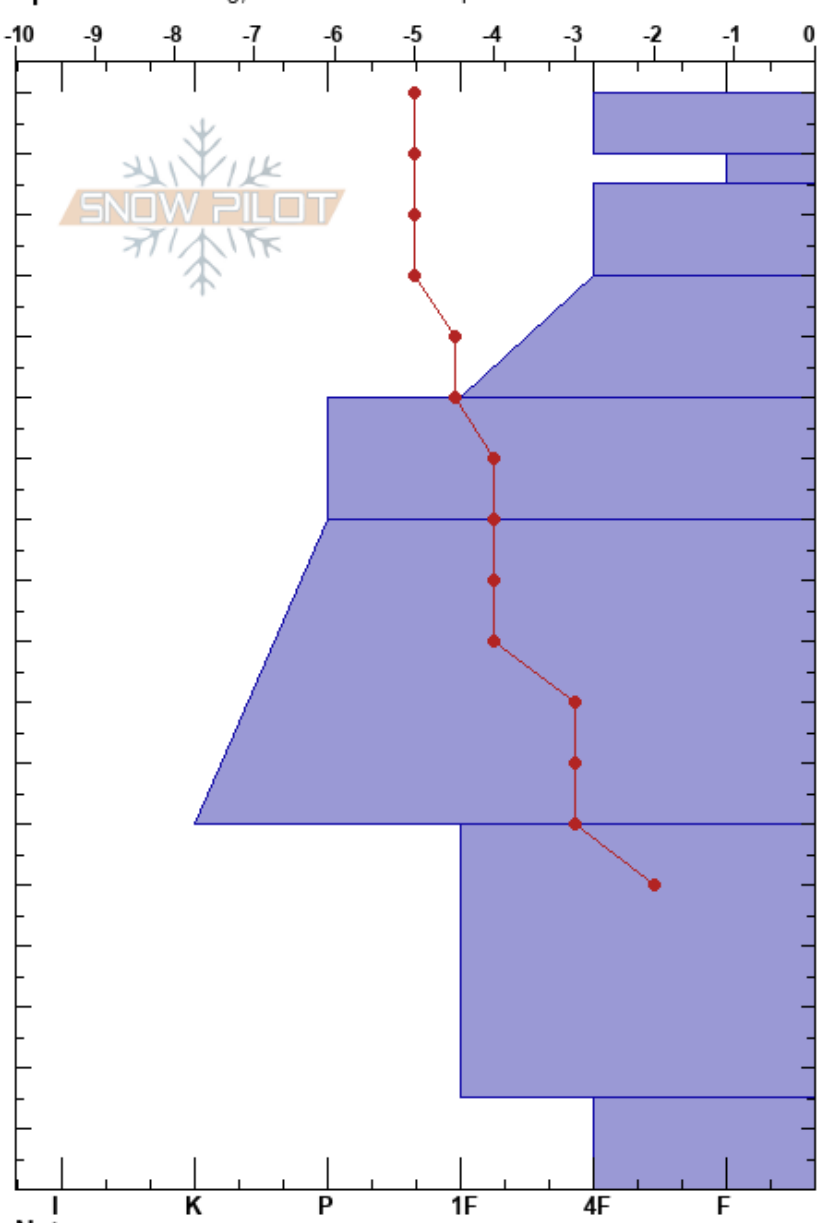

Moose Lake  
 Bitterroot  
 MT  
 Elevation: 7400 ft  
 Aspect: 262°  
 Specifics: Cracking; We snowmobiled slope

Logan King  
 01/04/2019 - 12:00pm  
 Co-ord: 46.60431N, -114.34914W  
 Slope Angle: 15°  
 Wind Loading: yes

Stability: Fair  
 Air Temperature: -2.5°C  
 Sky Cover: OVC  
 Precipitation: S1  
 Wind: SE Moderate

HS: 180  
 PF: 16  
 Layer Notes:

Height (cm)	Crystal		$\rho$ kg/m <sup>3</sup>	Stability tests & Layer comments
	Form	Size		
180				
170	•			← ECTN11 @170cm
160	•			
150				← ECTN21 @150cm
140	•			
120	•			
110				
100				
90	•			
80				
70				
60				
50				
40	•			
30				
20				
10	•			
0				