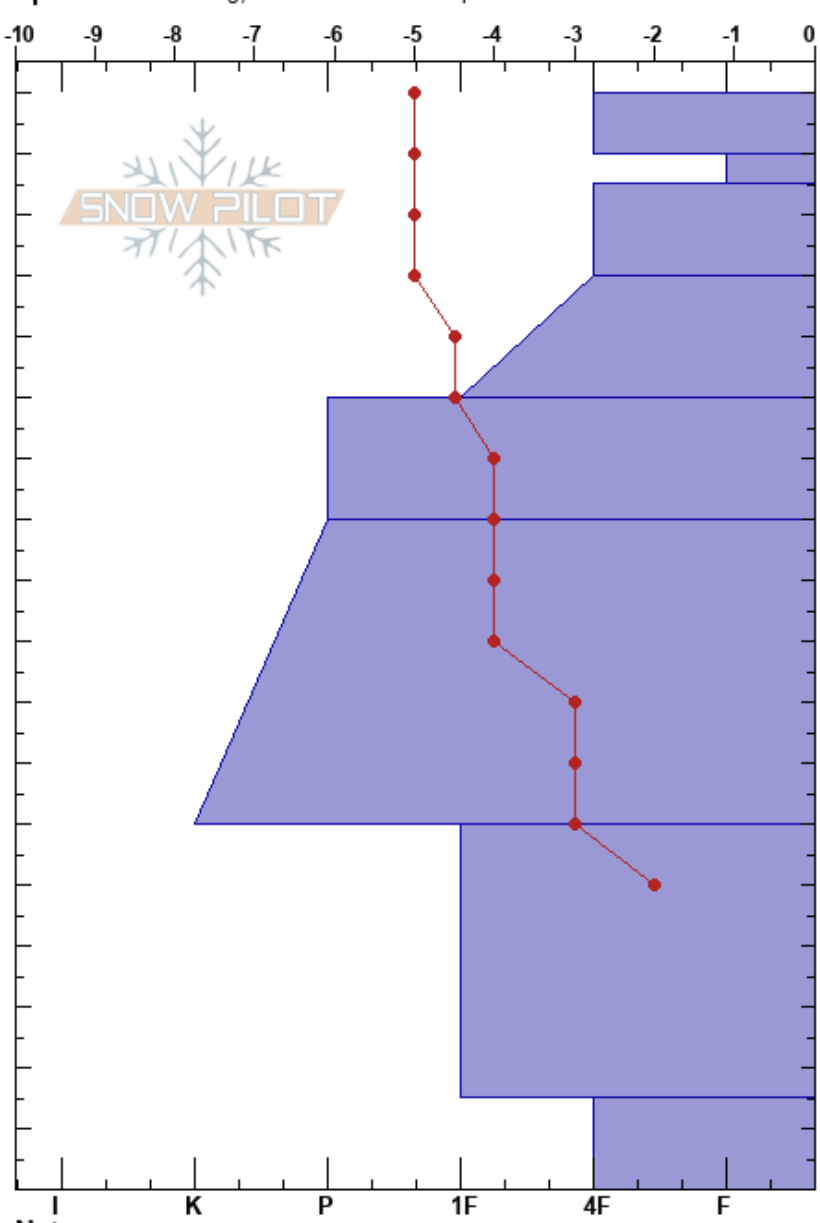

Moose Lake
 Bitterroot
 MT
 Elevation: 7400 ft
 Aspect: 262°
 Specifics: Cracking; We snowmobiled slope

Logan King
 01/04/2019 - 12:00pm
 Co-ord: 46.60431N, -114.34914W
 Slope Angle: 15°
 Wind Loading: yes

Stability: Fair
 Air Temperature: -2.5°C
 Sky Cover: OVC
 Precipitation: S1
 Wind: SE Moderate

HS: 180
 PF: 16
 Layer Notes:

Height (cm)	Crystal		ρ kg/m ³	Stability tests & Layer comments
	Form	Size		
180				
170	•			← ECTN11 @170cm
160	•			
150				← ECTN21 @150cm
140	•			
120	•			
110				
100				
90	•			
80				
70				
60				
50				
40	•			
30				
20				
10	•			
0				