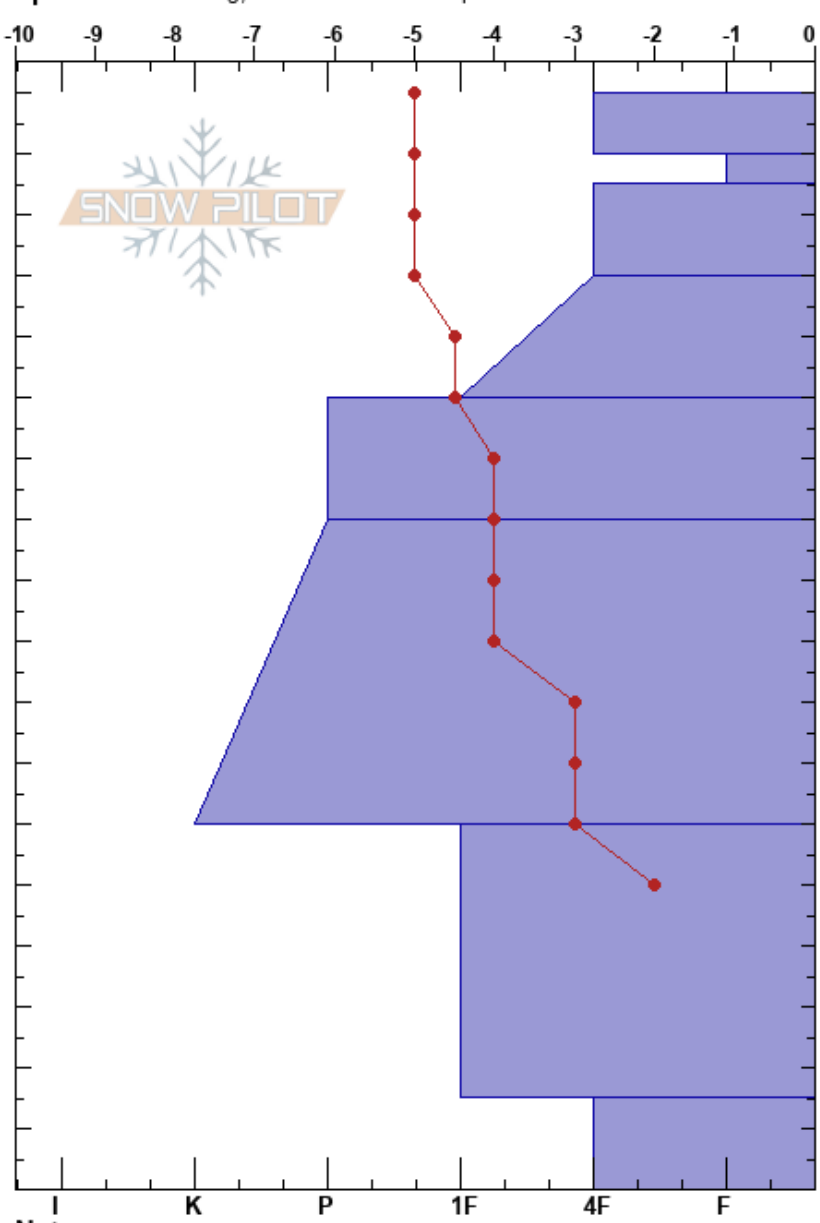

Moose Lake
 Bitterroot
 MT
 Elevation: 7400 ft
 Aspect: 262°
 Specifics: Cracking; We snowmobiled slope

Logan King
 01/04/2019 - 12:00pm
 Co-ord: 46.60431N, -114.34914W
 Slope Angle: 15°
 Wind Loading: yes

Stability: Fair
 Air Temperature: -2.5°C
 Sky Cover: OVC
 Precipitation: S1
 Wind: SE Moderate

HS: 180
 PF: 16
 Layer Notes:

Height (cm)	Crystal		ρ kg/m ³	Stability tests & Layer comments
	Form	Size		
180				
170	•			← ECTN11 @170cm
160	/			
150	•			← ECTN21 @150cm
140	•			
120	•			
110				
100				
90	•			
80				
70				
60				
50				
40	⊖			
30				
20				
10	⊖			
0				