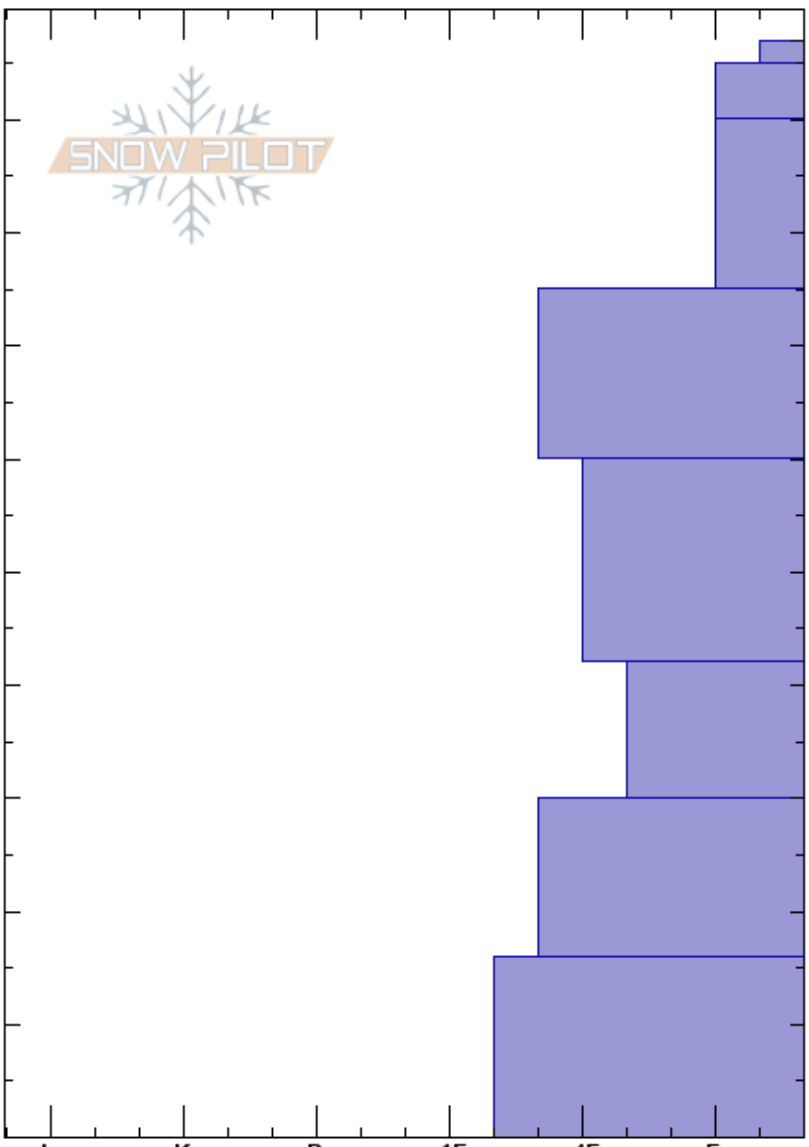

Lower Beehive
 Madison Range-N
 MT
Elevation: 8670 ft
Aspect: 306°
Specifics: Ski tracks on slope; We skied slope

Chris Bilbrey
 01/15/2017 - 12:00pm
Co-ord: 45.31863N, -111.38261W
Slope Angle: 15°
Wind Loading: no

Stability: Fair Stable
Air Temperature: 0°C
Sky Cover: CLR
Precipitation: NO
Wind: Calm

HS: 97
PF: 97
Layer Notes:

Height (cm)	Crystal		Moisture	ρ kg/m ³	Stability tests & Layer comments
	Form	Size			
97	□	1.5			
90	/	1.5			
80	/	1-1.5			
70	/ (•)	0.5			← ECTN14 @67cm ← CT16 @65cm
60	.	1			← ECTN25 @50cm
50	⊖	1-1.5			← CT25 @41cm
40	⊖	3			
30	⊖	2-3			
20					
10					
0					