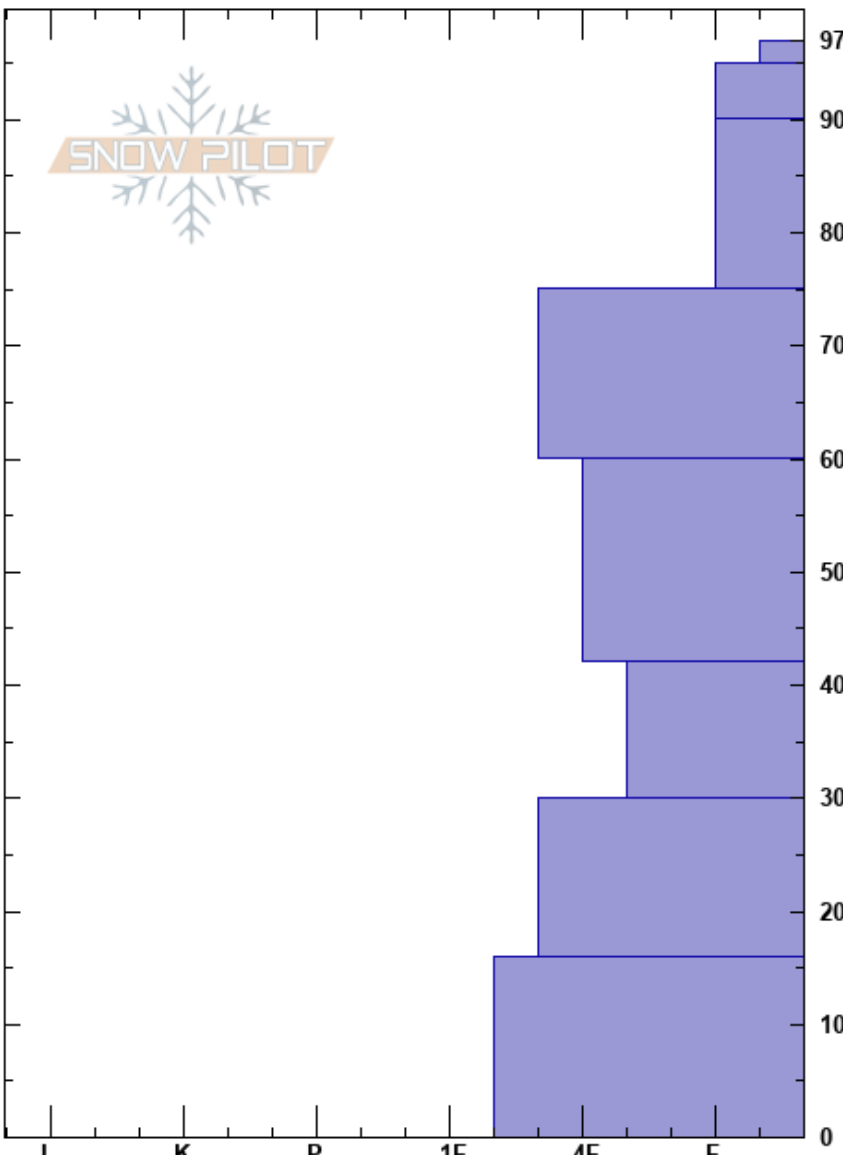

Lower Beehive  
 Madison Range-N  
 MT  
**Elevation:** 8670 ft  
**Aspect:** 306°  
**Specifics:** Ski tracks on slope; We skied slope

Chris Bilbrey  
 01/15/2017 - 12:00pm  
**Co-ord:** 45.31863N, -111.38261W  
**Slope Angle:** 15°  
**Wind Loading:** no

**Stability:** Fair Stable  
**Air Temperature:** 0°C  
**Sky Cover:** CLR  
**Precipitation:** NO  
**Wind:** Calm

**HS:** 97  
**PF:** 97  
**Layer Notes:**

Height (cm)	Crystal		Moisture	$\rho$ kg/m <sup>3</sup>	Stability tests & Layer comments
	Form	Size			
97	□	1.5			
90	/	1.5			
80	/	1-1.5			
70	/ (•)	0.5			← ECTN14 @67cm ← CT16 @65cm
60	.	1			← ECTN25 @50cm
50	⊖	1-1.5			← CT25 @41cm
40	⊖	3			
30	⊖	2-3			
20					
10					
0					