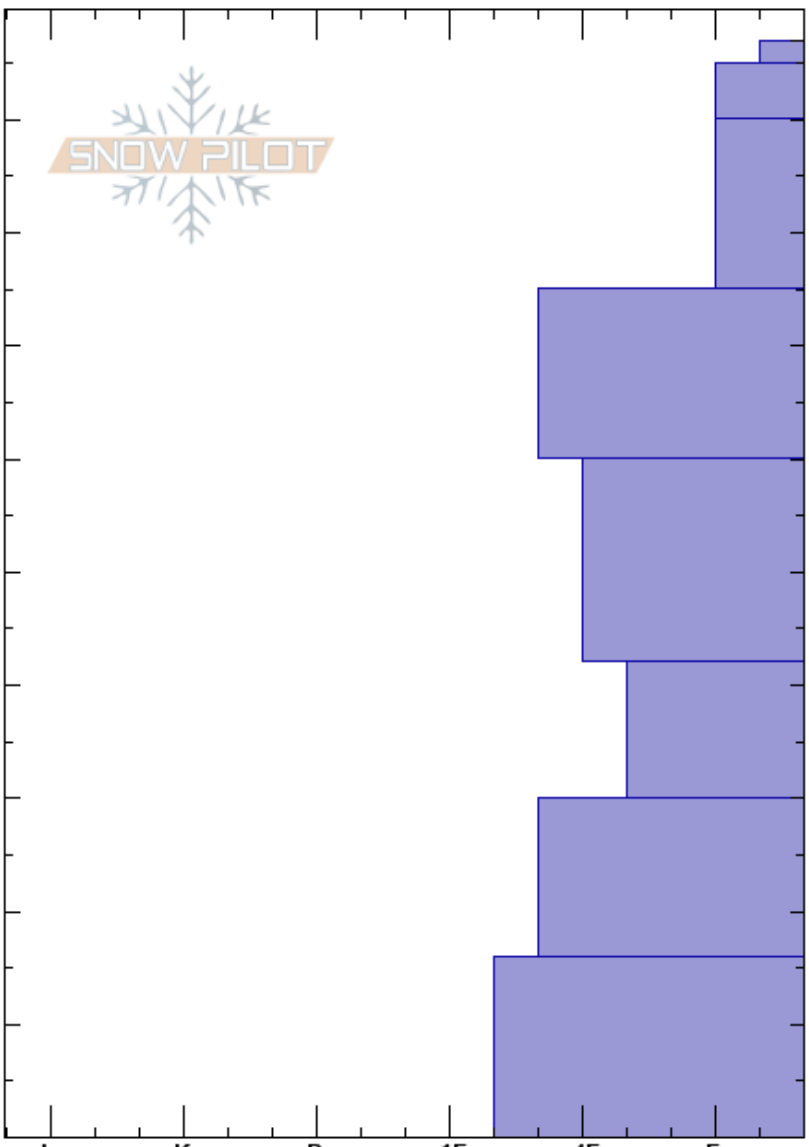

Lower Beehive  
 Madison Range-N  
 MT  
**Elevation:** 8670 ft  
**Aspect:** 306°  
**Specifics:** Ski tracks on slope; We skied slope

Chris Bilbrey  
 01/15/2017 - 12:00pm  
**Co-ord:** 45.31863N, -111.38261W  
**Slope Angle:** 15°  
**Wind Loading:** no

**Stability:** Fair Stable  
**Air Temperature:** 0°C  
**Sky Cover:** CLR  
**Precipitation:** NO  
**Wind:** Calm

**HS:** 97  
**PF:** 97  
**Layer Notes:**

Height (cm)	Crystal		Moisture	$\rho$ kg/m <sup>3</sup>	Stability tests & Layer comments
	Form	Size			
97	□	1.5			
90	/	1.5			
80	/	1-1.5			
70	/ (•)	0.5			← ECTN14 @67cm ← CT16 @65cm
60	.	1			← ECTN25 @50cm
50	⊖	1-1.5			← CT25 @41cm
40	⊖	3			
30	⊖	2-3			
20					
10					
0					