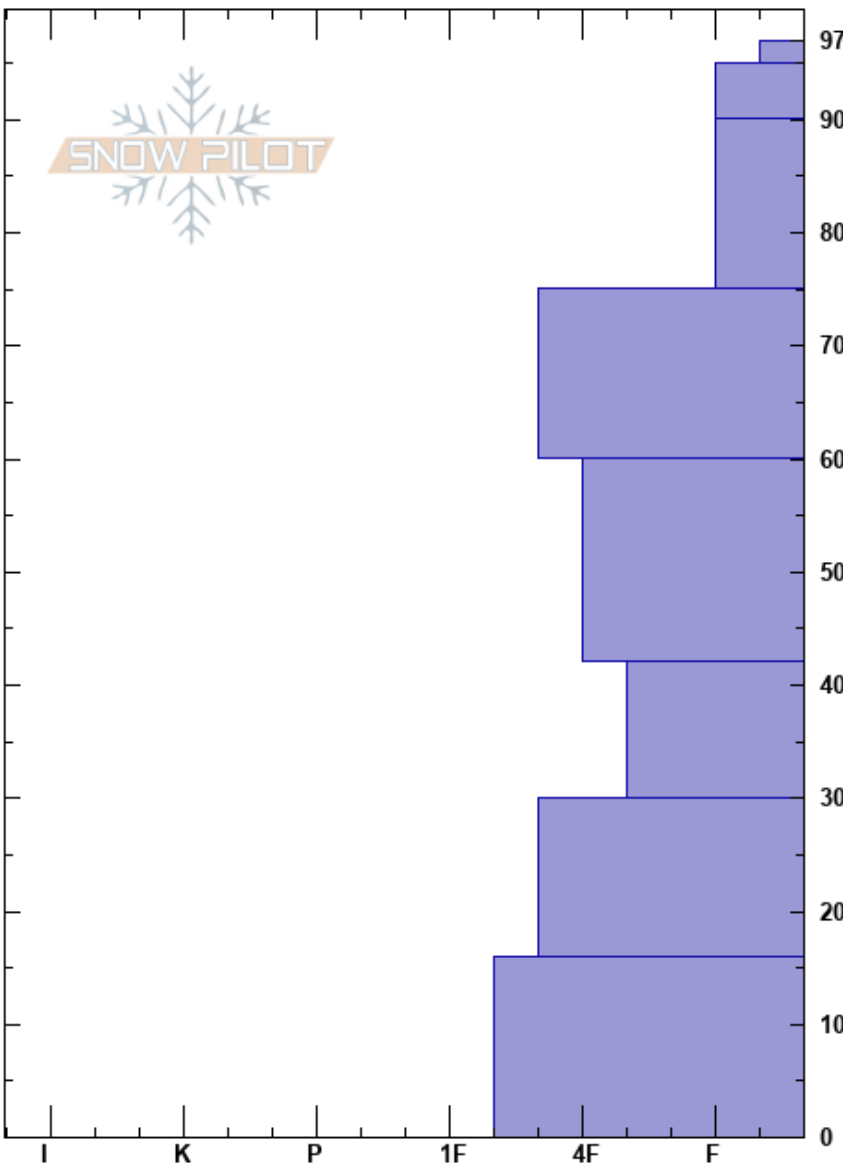

Lower Beehive
 Madison Range-N
 MT
 Elevation: 8670 ft
 Aspect: 306°
 Specifics: Ski tracks on slope; We skied slope

Chris Bilbrey
 01/15/2017 - 12:00pm
 Co-ord: 45.31863N, -111.38261W
 Slope Angle: 15°
 Wind Loading: no

Stability: Fair Stable
 Air Temperature: 0°C
 Sky Cover: CLR
 Precipitation: NO
 Wind: Calm

HS:97
 PF:97
 Layer Notes:

Height (cm)	Crystal		Moisture	ρ kg/m ³	Stability tests & Layer comments
	Form	Size			
97	□	1.5			
90	/	1.5			
80	/	1-1.5			
70	/ (•)	0.5			← ECTN14 @67cm ← CT16 @65cm
60	.	1			← ECTN25 @50cm
50	⊖	1-1.5			← CT25 @41cm
40	⊖	3			
30	⊖	2-3			
20					
10					
0					