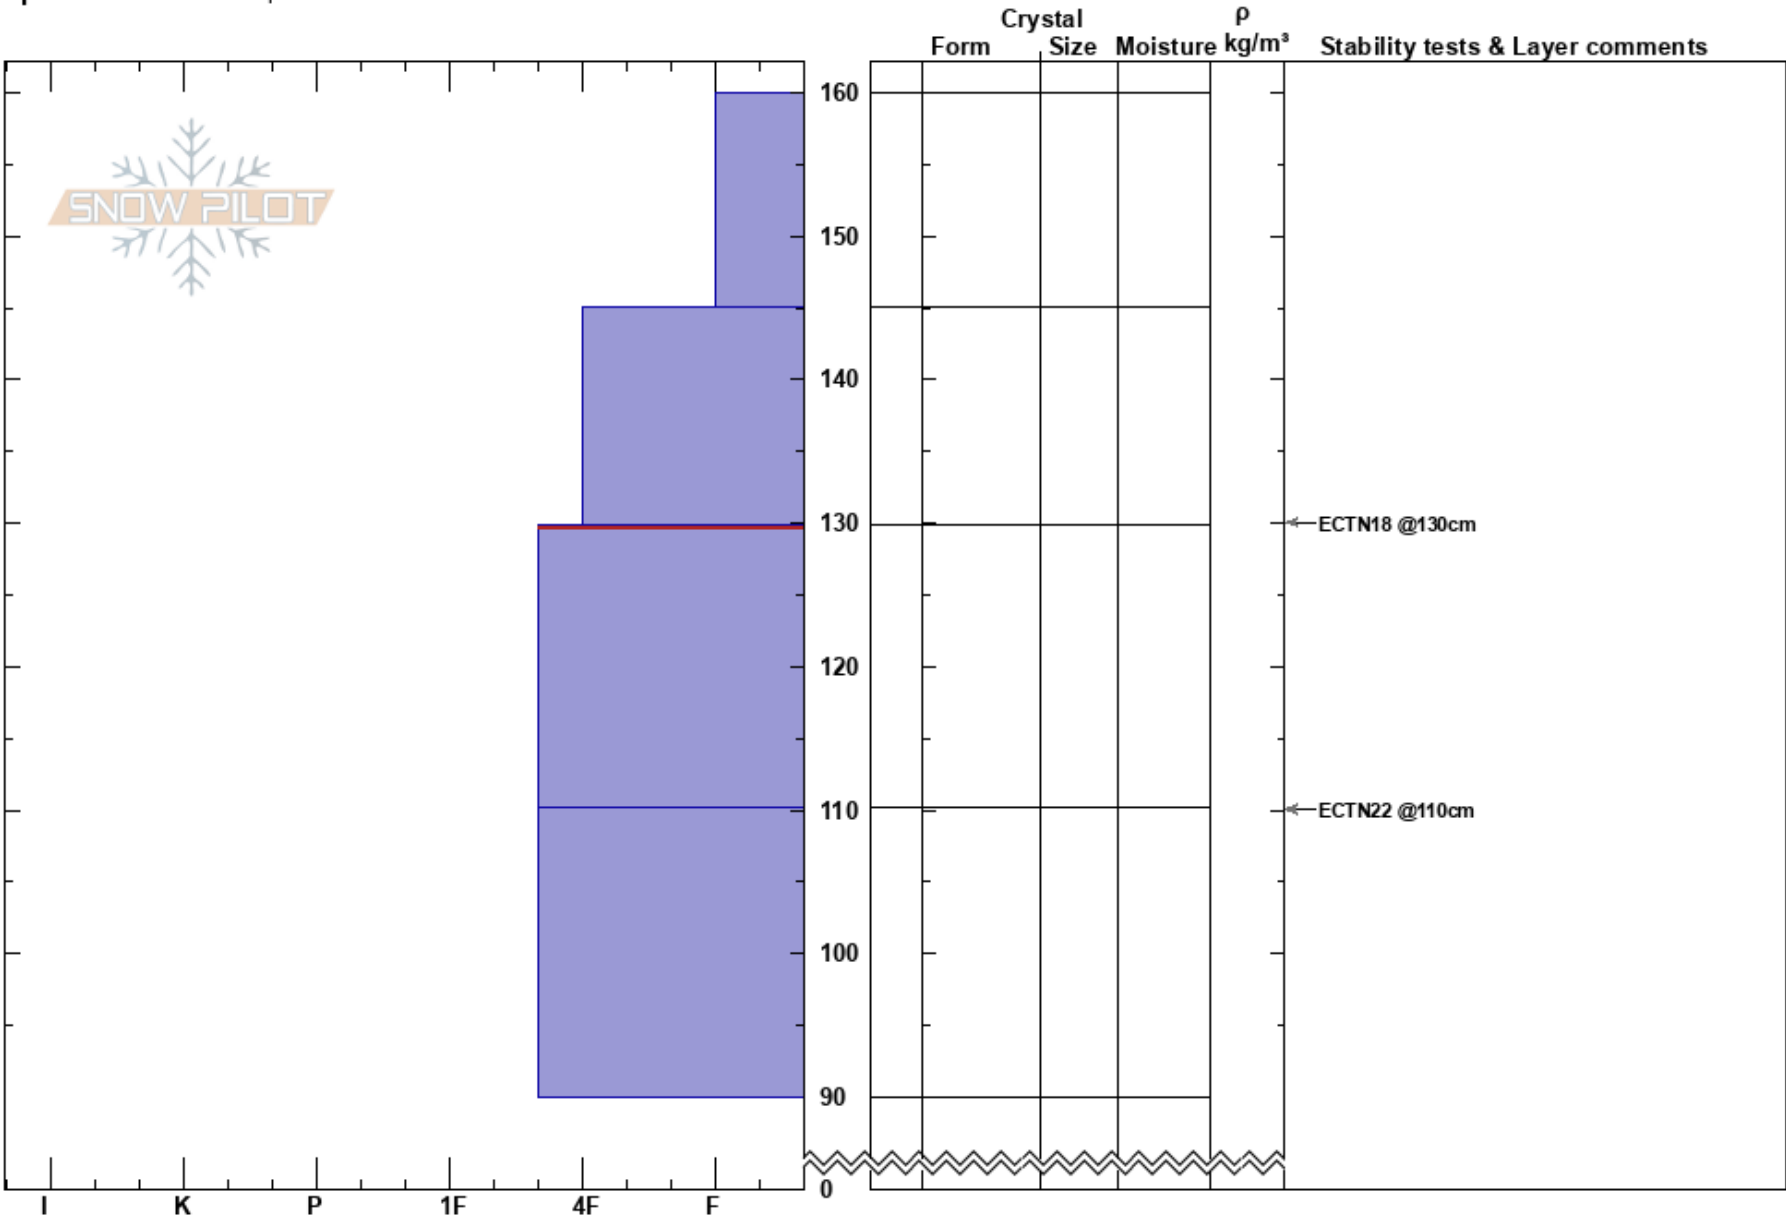

Maid of the Mist  
 Gallatin Range-N  
 MT  
 Elevation: 9200 ft  
 Aspect: 45°  
 Specifics: We skied slope

Erika Birkeland  
 01/15/2017 - 1:00pm  
 Co-ord: 45.41545N, -110.97852W  
 Slope Angle: 25°  
 Wind Loading: no

Stability:  
 Air Temperature:  
 Sky Cover: CLR  
 Precipitation: NO  
 Wind: Calm

HS: 160  
 129.8-110.2cm: Problematic layer

**Notes:** Quick pit, no crystal types, just stability test. No observed avalanches/other signs of instability. We considered avalanche danger to be low.