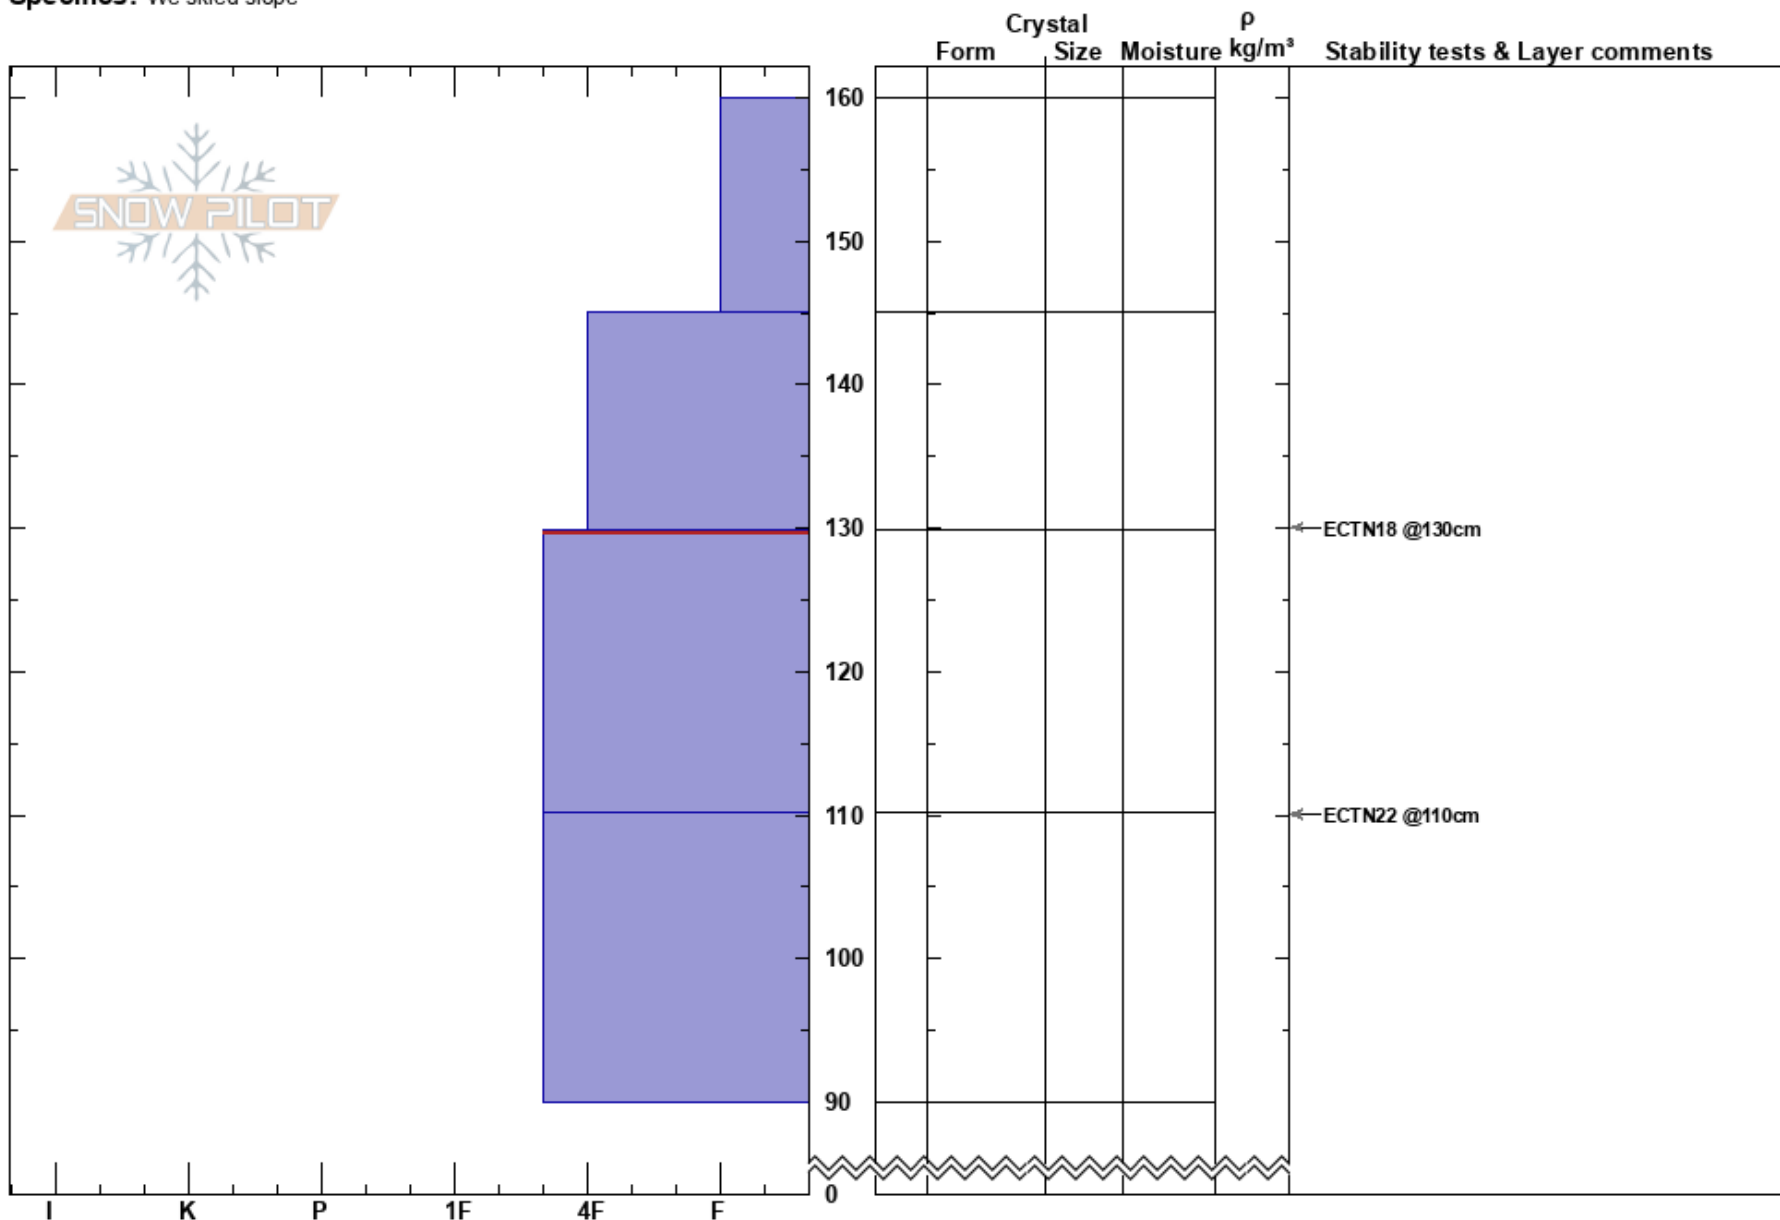

Maid of the Mist
 Gallatin Range-N
 MT
Elevation: 9200 ft
Aspect: 45°
Specifics: We skied slope

Erika Birkeland
 01/15/2017 - 1:00pm
Co-ord: 45.41545N, -110.97852W
Slope Angle: 25°
Wind Loading: no

Stability:
Air Temperature:
Sky Cover: CLR
Precipitation: NO
Wind: Calm

HS: 160
Layer Notes:
 129.8-110.2cm: Problematic layer

Notes: Quick pit, no crystal types, just stability test. No observed avalanches/other signs of instability. We considered avalanche danger to be low.