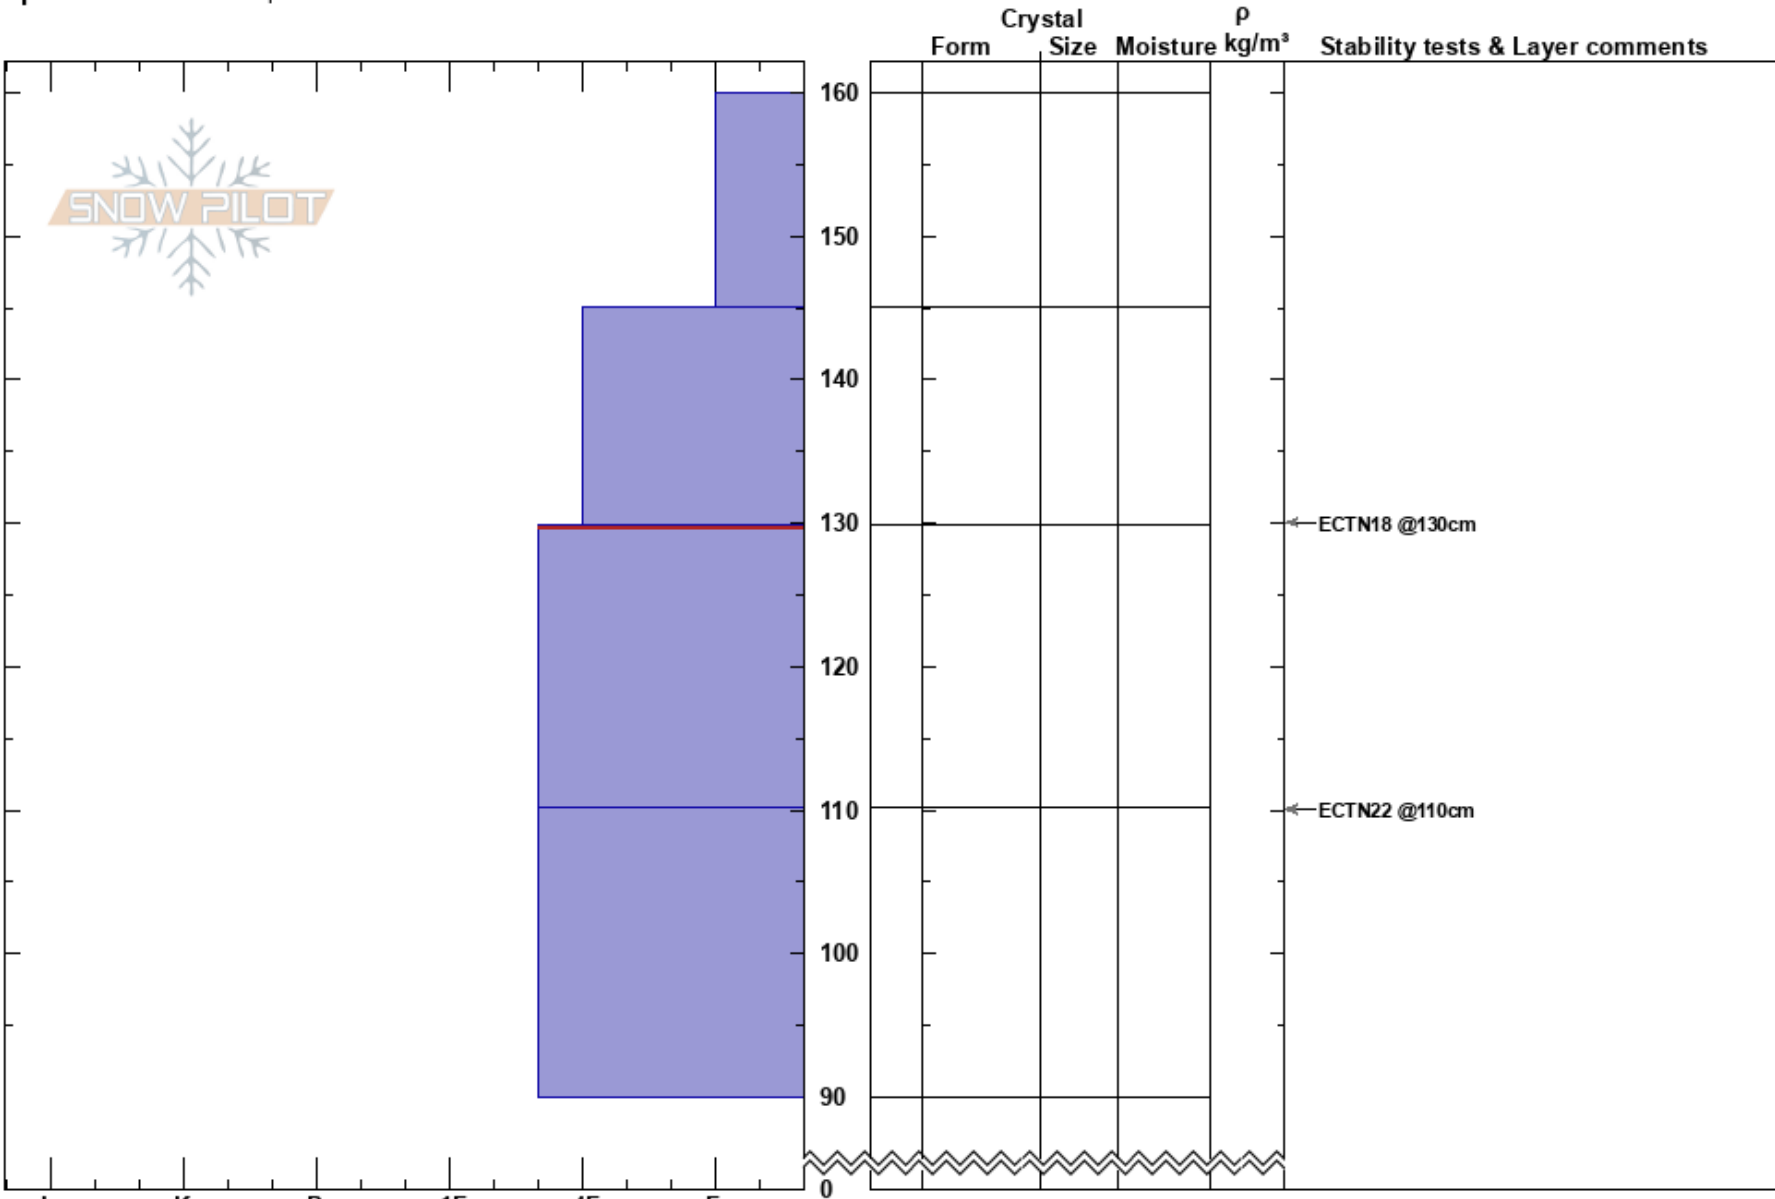

Maid of the Mist
Gallatin Range-N
MT
Elevation: 9200 ft
Aspect: 45°
Specifics: We skied slope

Erika Birkeland
01/15/2017 - 1:00pm
Co-ord: 45.41545N, -110.97852W
Slope Angle: 25°
Wind Loading: no

Stability:
Air Temperature:
Sky Cover: CLR
Precipitation: NO
Wind: Calm

HS: 160
129.8-110.2cm: Problematic layer

Notes: Quick pit, no crystal types, just stability test. No observed avalanches/other signs of instability. We considered avalanche danger to be low.