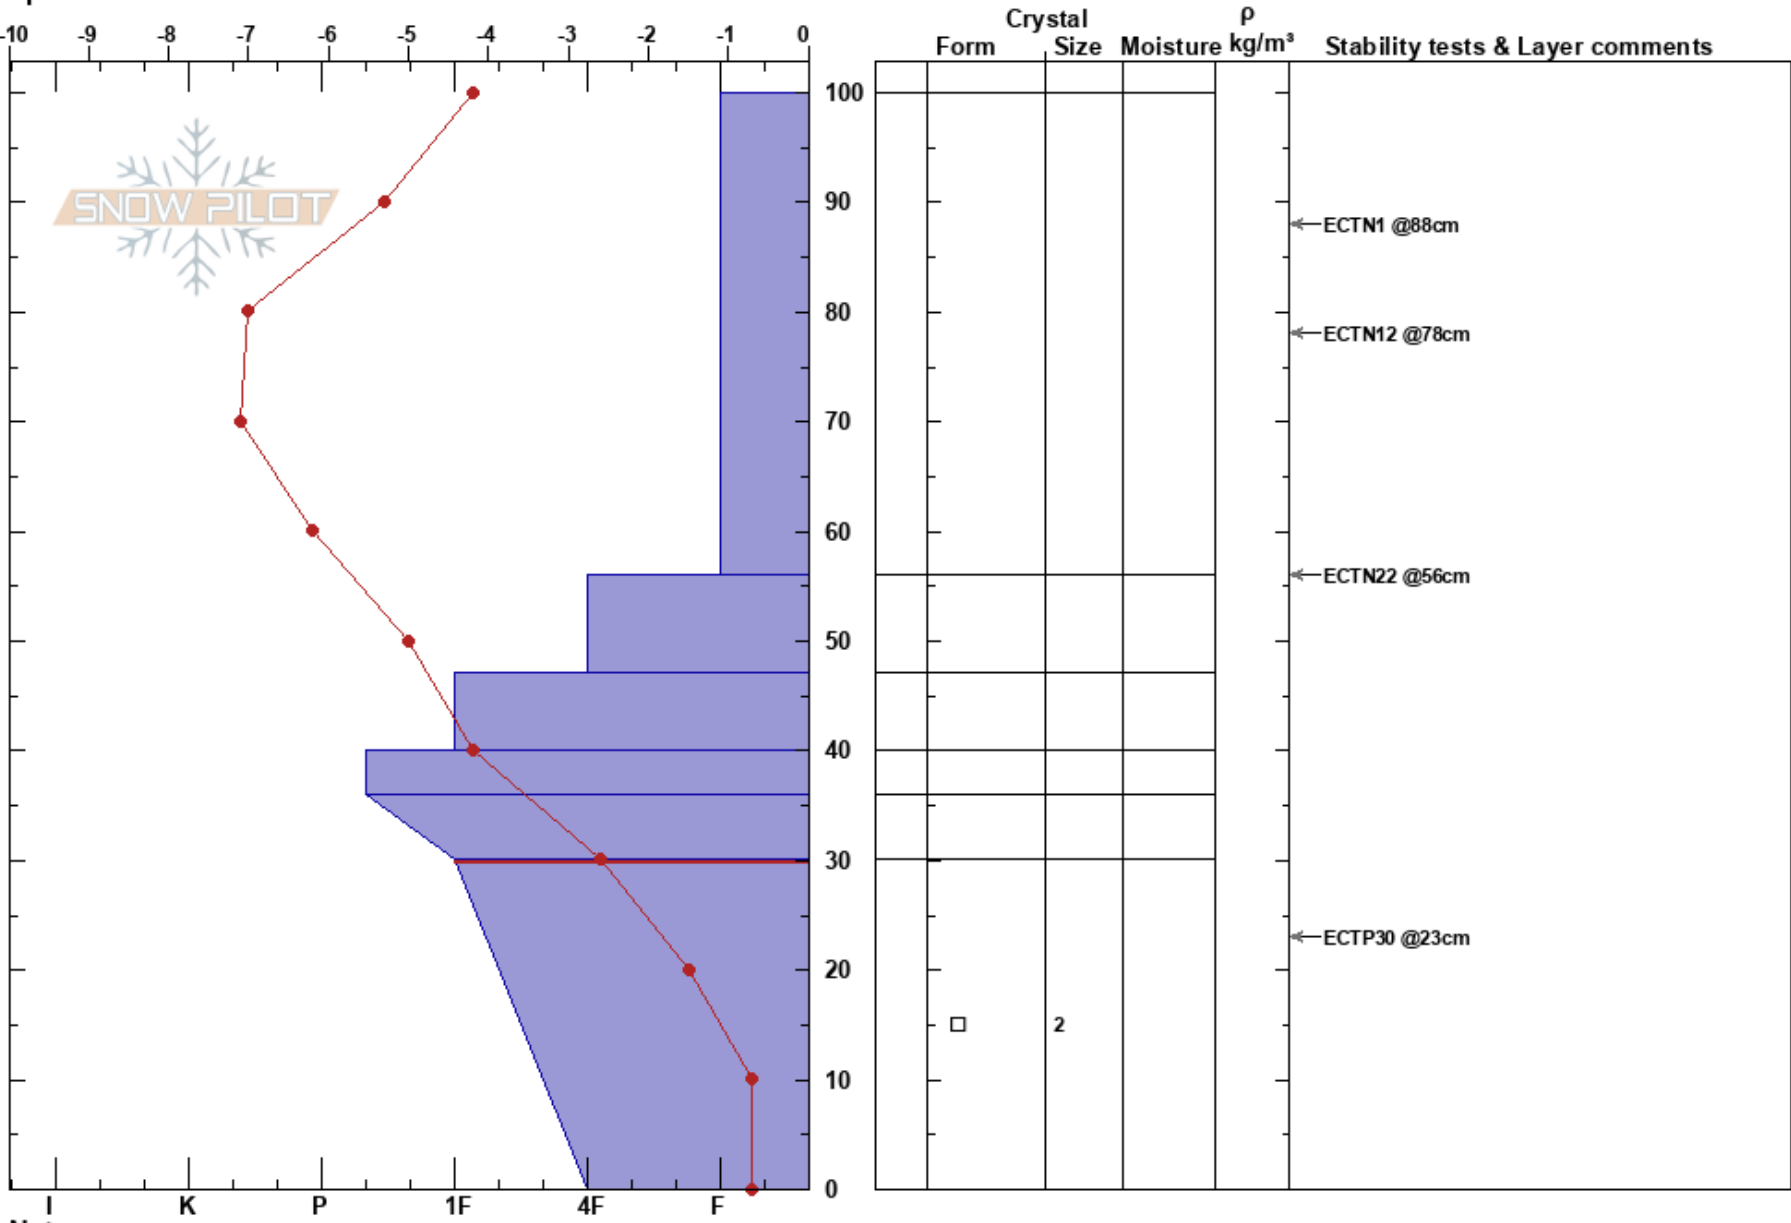

Nuolja norra ravin
 Abisko
 Sweden
 Elevation: 548 m
 Aspect: SE
 Specifics:

Stefan Hedlund
 03/01/2019 - 00:30
 Co-ord: 34W 407289E 7585896N
 Slope Angle: 30°
 Wind Loading: previous

Stability: **HS: 100** **Layer Notes:**
 Air Temperature: 4.2°C **PF: 50** 30-0cm: Problematic layer
 Sky Cover: OVC
 Precipitation: S2
 Wind: SW Calm