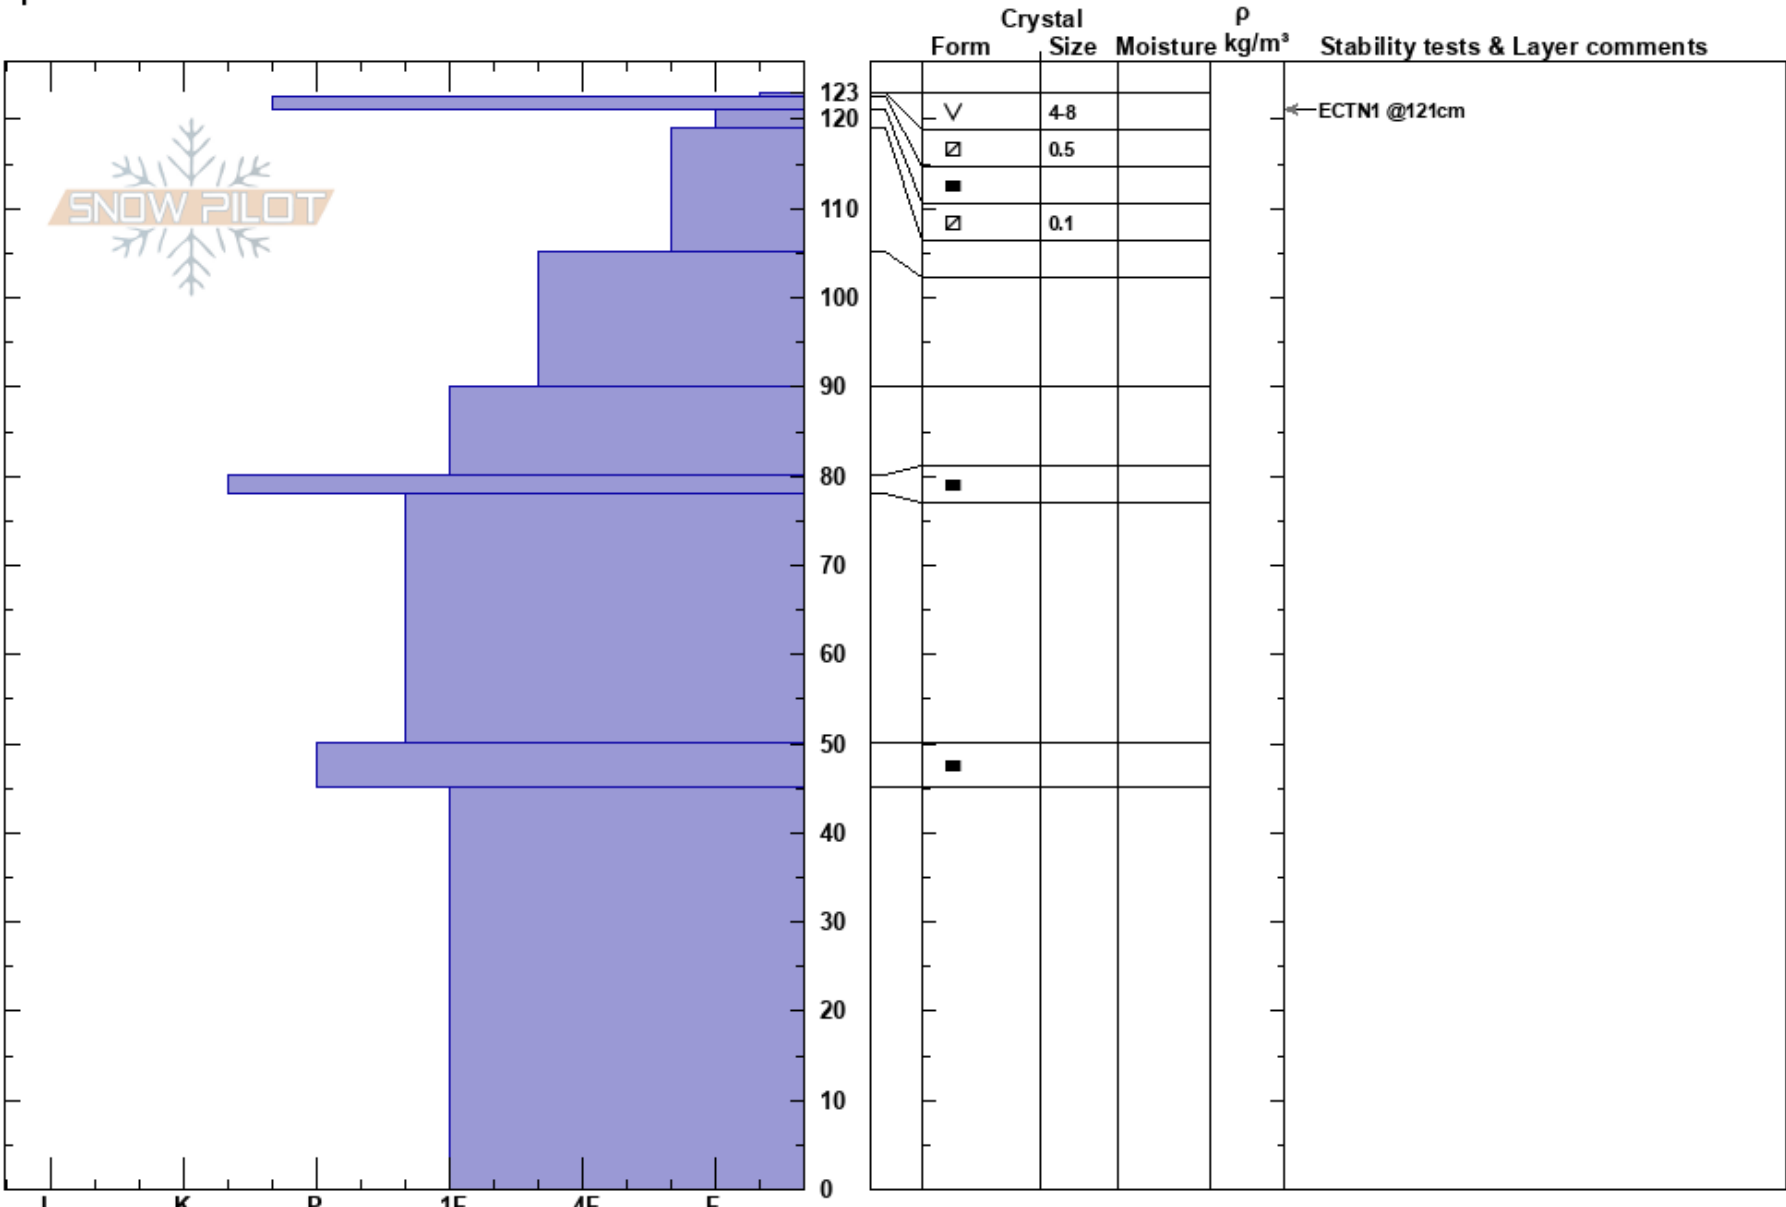

Upper Setting Rd  
 Uinta Range  
 UT  
 Elevation: 8474 ft  
 Aspect: 160°  
 Specifics:

Mark Staples  
 01/15/2017 - 10:00am  
 Co-ord: 40.63768N, -111.14399W  
 Slope Angle:  
 Wind Loading:

Stability:  
 Air Temperature:  
 Sky Cover:  
 Precipitation:  
 Wind:

HS: 123    Layer Notes:

**Notes:** Relatively low elevation for this area. Main concern is what gets buried when the next snow comes. Slopes getting some sun have a crust with facets above and below and surface hoar on top. Direct south is getting baked, but E aspects may remain a problem. Also, little rain fell at this elevation and the last week of precip was mostly snow.