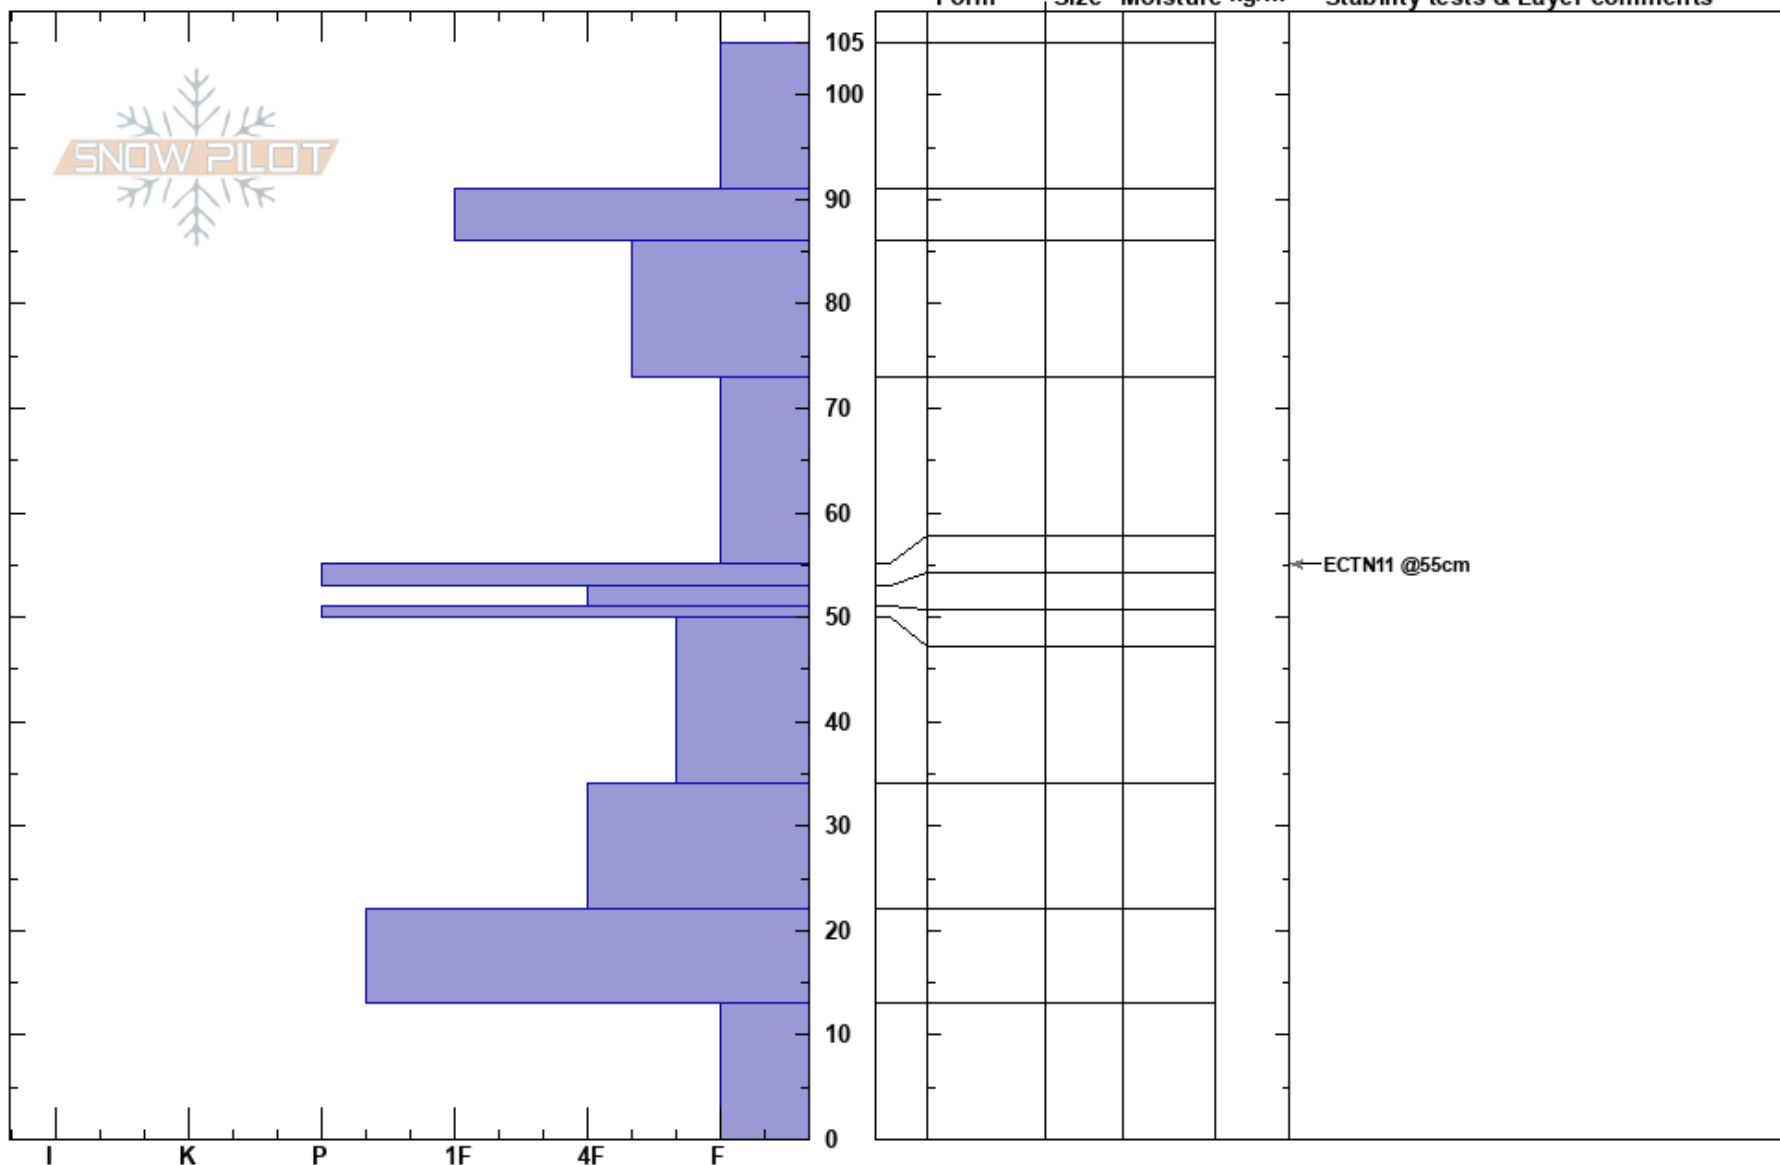

Dakota Bowl Low
 Madison Range-N
 MT
 Elevation: 10088 ft
 Aspect: 149°
 Specifics:

Scott Patch
 01/02/2019 - 1:00pm
 Co-ord:
 Slope Angle: 35°
 Wind Loading:

Stability:
 Air Temperature:
 Sky Cover:
 Precipitation:
 Wind:

HS: 105
 Layer Notes:
 53-51cm: Problematic layer

Notes: